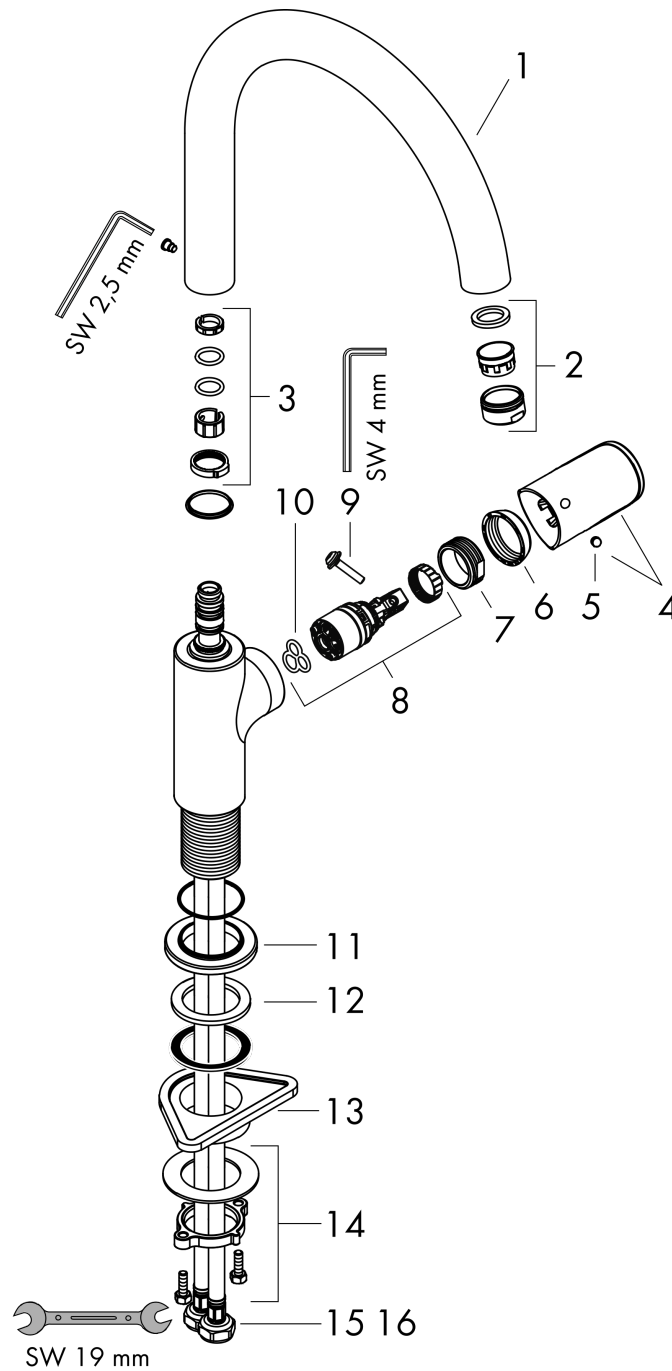

Vernis Blend M35
Single lever kitchen mixer 210 with swivel spout
 Surfaces: **matt black** Art. no. : **71870670**

Description

product features

- ComfortZone 210 provides space for greater freedom of movement
- Swivel spout can be adjusted in 2 steps 120° or 360°
- normal spray
- Maximum flow rate (at 3 bar): 11.1 l/min
- Operating pressure: min. 1 bar/max. 10 bar
- ceramic cartridge
- 3/8" hose connections
- WRAS 2101016

Article Details

Price excl. VAT

£ 229.16

Technology

Certificates

Product image

Scale drawing

Vernis Blend M35
Single lever kitchen mixer 210 with swivel spout
 Surfaces: **matt black** Art. no. : **71870670**

Flowchart

Vernis Blend M35
Single lever kitchen mixer 210 with swivel spout
 Surfaces: **matt black** Art. no. : **71870670**

Exploded Drawing

Year of production: >04/21

Vernis Blend M35
Single lever kitchen mixer 210 with swivel spout
 Surfaces: **matt black** Art. no. : **71870670**

Spare part list

Year of production: >04/21

Pos.	Description	Art. no.	Price	PU
1	spout cpl.	93880670	-	1
2	aerator M24x1	93881670	-	1
3	sealing set	93689000	-	1
4	handle	93691670	-	1
5	screw cover	96338000	-	1
6	flange	93692670	-	1
7	nut	93693000	-	1
8	cartridge, assy	97685000	-	1
9	locking screw for handle	95140000	-	1
10	seal	98865000	-	1
11	escutcheon	93946670	-	1
12	seal	93694000	-	1
13	support	97523000	-	1
14	fixing set (Ø 32)	13961000	-	1
15	connection hose 600 mm M8x0,75 G3/8	96510000	-	1
16	O-ring 6,6x1,6	93019000	-	1
a	fixation extension 35 mm	13898000	-	1