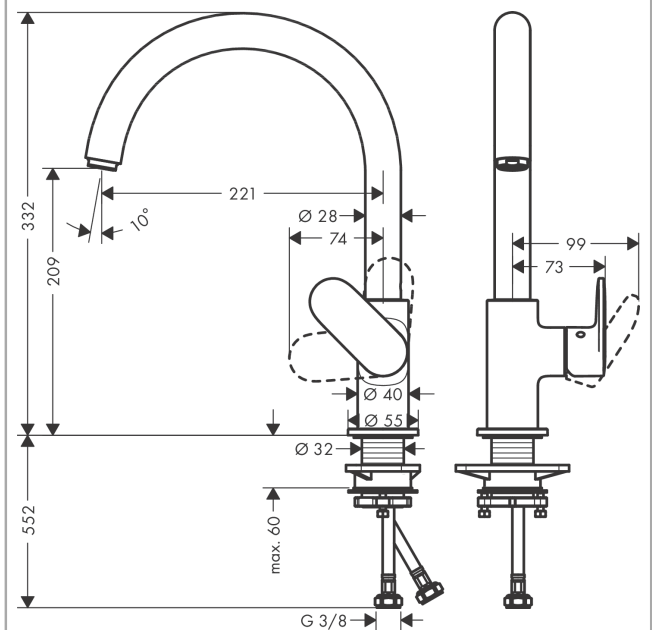

Vernis Blend M35
Single lever kitchen mixer 210 with swivel spout
 Surfaces: **matt black** Art. no. : **71870670**

Description

product features

- ComfortZone 210 provides space for greater freedom of movement
- Swivel spout can be adjusted in 2 steps 120° or 360°
- normal spray
- Maximum flow rate (at 3 bar): 11.1 l/min
- Operating pressure: min. 1 bar/max. 10 bar
- ceramic cartridge
- 3/8" hose connections
- WRAS 2101016

Article Details

Price excl. VAT

£ 229.16

Technology

Certificates

Product image

Scale drawing

Vernis Blend M35
Single lever kitchen mixer 210 with swivel spout
 Surfaces: **matt black** Art. no. : **71870670**

Flowchart

Vernis Blend M35
Single lever kitchen mixer 210 with swivel spout
 Surfaces: **matt black** Art. no. : **71870670**

Exploded Drawing

Year of production: >04/21

Vernis Blend M35
Single lever kitchen mixer 210 with swivel spout
 Surfaces: **matt black** Art. no. : **71870670**

Spare part list

Year of production: >04/21

Pos.	Description	Art. no.	Price	PU
1	spout cpl.	93880670	-	1
2	aerator M24x1	93881670	-	1
3	sealing set	93689000	-	1
4	handle	93691670	-	1
5	screw cover	96338000	-	1
6	flange	93692670	-	1
7	nut	93693000	-	1
8	cartridge, assy	97685000	-	1
9	locking screw for handle	95140000	-	1
10	seal	98865000	-	1
11	escutcheon	93946670	-	1
12	seal	93694000	-	1
13	support	97523000	-	1
14	fixing set (Ø 32)	13961000	-	1
15	connection hose 600 mm M8x0,75 G3/8	96510000	-	1
16	O-ring 6,6x1,6	93019000	-	1
a	fixation extension 35 mm	13898000	-	1