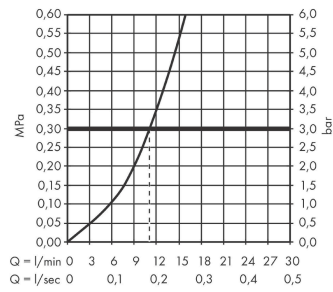

Vernis Blend M35
Single lever kitchen mixer 210 with swivel spout
Surfaces: **matt black** Art. no. : **71870670**

Flowchart