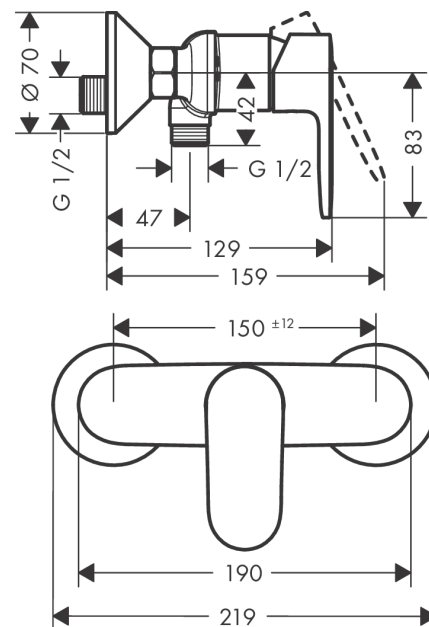

Vernis Blend

Single lever shower mixer for exposed installation

Surfaces: **matt black** Art. no. : **71640670**

Description

product features

- designed to run 1 function
- Centre distance: 150 mm ± 12 mm
- Maximum flow rate (at 3 bar): 28 l/min
- Flow rate of hand shower (at 3 bar): 16 l/min
- ceramic cartridge
- Maximum temperature can be adjusted on installation
- non-return valve
- hose connection 1/2"
- Connection type: S connections
- Min. operating pressure: 1 bar
- Max. operating pressure: 10 bar

Article Details

Price excl. VAT

£ 117.70

Certificates

Product image

Scale drawing

Flowchart

Shower outlet with 1B-resistance