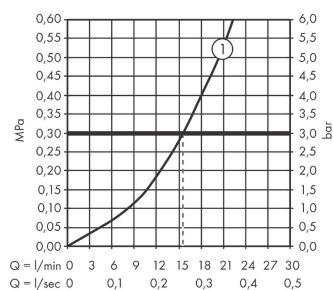

Vernis Blend

Single lever shower mixer for exposed installation

Surfaces: **matt black** Art. no. : **71640670**

Description

product features

- designed to run 1 function
- Centre distance: 150 mm ± 12 mm
- Maximum flow rate (at 3 bar): 28 l/min
- Flow rate of hand shower (at 3 bar): 16 l/min
- ceramic cartridge
- Maximum temperature can be adjusted on installation
- non-return valve
- hose connection 1/2"
- Connection type: S connections
- Min. operating pressure: 1 bar
- Max. operating pressure: 10 bar

Article Details

Price excl. VAT

£ 117.70

Certificates

Product image

Scale drawing

Flowchart

Shower outlet with 1B-resistance