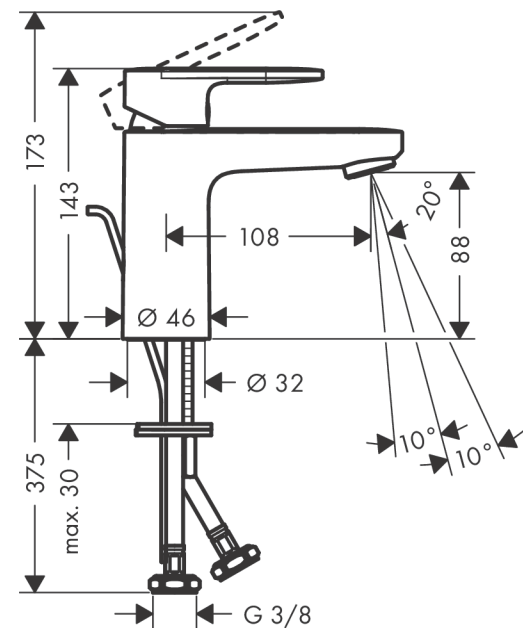

Vernis Blend

Single lever basin mixer 100 CoolStart with pop-up waste set

Surfaces: **matt black** Art. no. : **71585670**

Description

product features

- Consists of: single lever basin mixer, waste set
- ComfortZone 100 provides space for greater freedom of movement
- spout 108 mm long
- spout height: 88 mm
- free-standing installation
- Spray pattern: normal spray
- spray direction can be adjusted to minimise splash back
- Maximum flow rate (at 3 bar): 5 l/min
- Min. operating pressure: 1 bar
- Max. operating pressure: 10 bar
- ceramic cartridge
- pop-up waste set 1¼"
- Material waste set: synthetic
- WRAS 2101057

Article Details

Price excl. VAT

£ 133.75

Technology

Certificates

Product image

Scale drawing

Vernis Blend
Single lever basin mixer 100 CoolStart with pop-up waste set
 Surfaces: **matt black** Art. no. : **71585670**

Flowchart

Vernis Blend

Single lever basin mixer 100 CoolStart with pop-up waste set

Surfaces: **matt black** Art. no. : **71585670**

Exploded Drawing

Year of production: >04/21

Vernis Blend

Single lever basin mixer 100 CoolStart with pop-up waste set

Surfaces: **matt black** Art. no. : **71585670**

Spare part list

Year of production: >04/21

| Pos. | Description | Art. no. | Price | PU |
|------|-------------------------------------|----------|-------|----|
| 1 | handle | 93678670 | - | 1 |
| 2 | screw cover | 96338000 | - | 1 |
| 3 | flange | 93680670 | - | 1 |
| 4 | nut | 93681000 | - | 1 |
| 5 | O-ring 24x1,5 | 98434000 | - | 1 |
| 6 | cartridge, assy | 97685000 | - | 1 |
| 7 | locking screw for handle | 95140000 | - | 1 |
| 8 | seal | 98865000 | - | 1 |
| 9 | adapter for cartridge | 98866000 | - | 1 |
| 10 | O-ring 23x2 | 98398000 | - | 1 |
| 11 | aerator swivelling M24x1 (5 l/min) | 93834670 | - | 1 |
| 12 | seal Ø 42 | 98722000 | - | 1 |
| 13 | fixing set | 96016000 | - | 1 |
| 14 | connection hose 600 mm M8x0,75 G3/8 | 96556000 | - | 1 |
| 15 | O-ring 6,6x1,6 | 93019000 | - | 1 |
| 16 | pull rod | 93683000 | - | 1 |