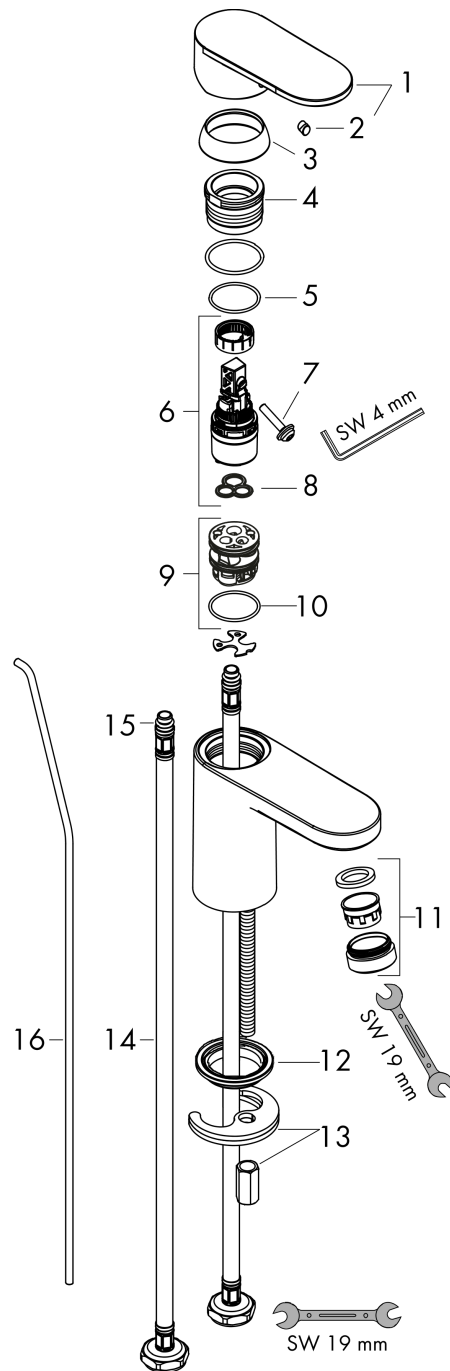

Vernis Blend

Single lever basin mixer 100 CoolStart with pop-up waste set

Surfaces: **matt black** Art. no. : **71585670**

Description

product features

- Consists of: single lever basin mixer, waste set
- ComfortZone 100 provides space for greater freedom of movement
- spout 108 mm long
- spout height: 88 mm
- free-standing installation
- Spray pattern: normal spray
- spray direction can be adjusted to minimise splash back
- Maximum flow rate (at 3 bar): 5 l/min
- Min. operating pressure: 1 bar
- Max. operating pressure: 10 bar
- ceramic cartridge
- pop-up waste set 1¼"
- Material waste set: synthetic
- WRAS 2101057

Article Details

Price excl. VAT

£ 133.75

Technology

Certificates

Product image

Scale drawing

Vernis Blend
Single lever basin mixer 100 CoolStart with pop-up waste set
 Surfaces: **matt black** Art. no. : **71585670**

Flowchart

Vernis Blend

Single lever basin mixer 100 CoolStart with pop-up waste set

Surfaces: **matt black** Art. no. : **71585670**

Exploded Drawing

Year of production: >04/21

Vernis Blend

Single lever basin mixer 100 CoolStart with pop-up waste set

Surfaces: **matt black** Art. no. : **71585670**

Spare part list

Year of production: >04/21

| Pos. | Description | Art. no. | Price | PU |
|------|-------------------------------------|----------|-------|----|
| 1 | handle | 93678670 | - | 1 |
| 2 | screw cover | 96338000 | - | 1 |
| 3 | flange | 93680670 | - | 1 |
| 4 | nut | 93681000 | - | 1 |
| 5 | O-ring 24x1,5 | 98434000 | - | 1 |
| 6 | cartridge, assy | 97685000 | - | 1 |
| 7 | locking screw for handle | 95140000 | - | 1 |
| 8 | seal | 98865000 | - | 1 |
| 9 | adapter for cartridge | 98866000 | - | 1 |
| 10 | O-ring 23x2 | 98398000 | - | 1 |
| 11 | aerator swivelling M24x1 (5 l/min) | 93834670 | - | 1 |
| 12 | seal Ø 42 | 98722000 | - | 1 |
| 13 | fixing set | 96016000 | - | 1 |
| 14 | connection hose 600 mm M8x0,75 G3/8 | 96556000 | - | 1 |
| 15 | O-ring 6,6x1,6 | 93019000 | - | 1 |
| 16 | pull rod | 93683000 | - | 1 |