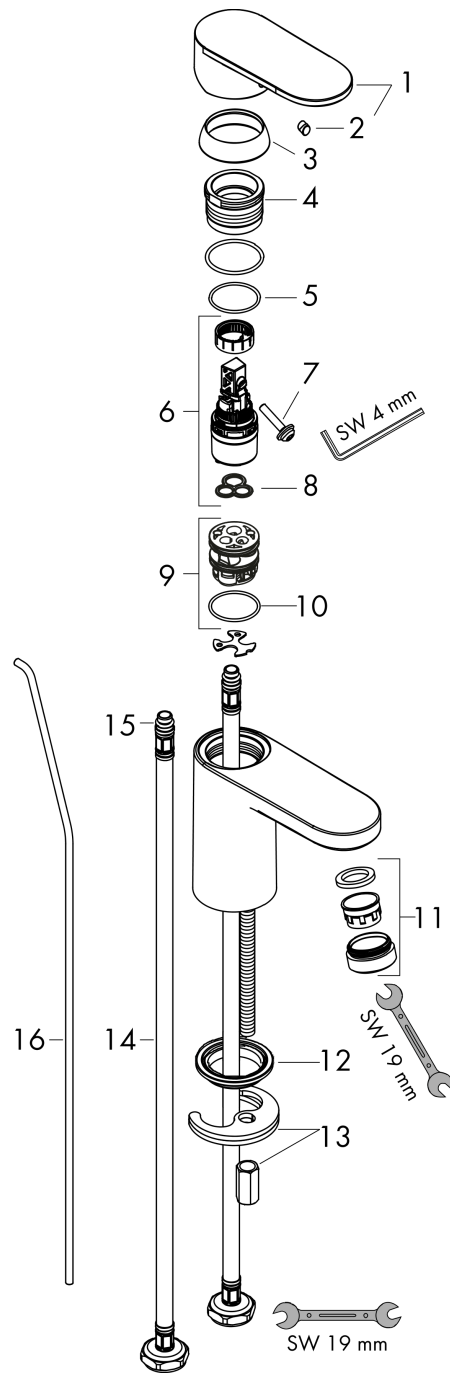

Vernis Blend

Single lever basin mixer 100 CoolStart with pop-up waste set

Surfaces: **chrome** Art. no. : **71585000**

Description

product features

- Consists of: single lever basin mixer, waste set
- ComfortZone 100 provides space for greater freedom of movement
- spout 108 mm long
- spout height: 88 mm
- free-standing installation
- Spray pattern: normal spray
- spray direction can be adjusted to minimise splash back
- Maximum flow rate (at 3 bar): 5 l/min
- Min. operating pressure: 1 bar
- Max. operating pressure: 10 bar
- ceramic cartridge
- pop-up waste set 1¼"
- Material waste set: synthetic
- WRAS 2101057

Article Details

Price excl. VAT

£ 95.41

Technology

Certificates

Product image

Scale drawing

Vernis Blend
Single lever basin mixer 100 CoolStart with pop-up waste set
 Surfaces: **chrome** Art. no. : **71585000**

Flowchart

Vernis Blend
Single lever basin mixer 100 CoolStart with pop-up waste set
 Surfaces: **chrome** Art. no. : **71585000**

Exploded Drawing

Year of production: >01/21

Vernis Blend

Single lever basin mixer 100 CoolStart with pop-up waste set

Surfaces: **chrome** Art. no. : **71585000**

Spare part list

Year of production: >01/21

Pos.	Description	Art. no.	Price	PU
1	handle	93678000	-	1
2	screw cover	96338000	-	1
3	flange	93680000	-	1
4	nut	93681000	-	1
5	O-ring 24x1,5	98434000	-	1
6	cartridge, assy	97685000	-	1
7	locking screw for handle	95140000	-	1
8	seal	98865000	-	1
9	adapter for cartridge	98866000	-	1
10	O-ring 23x2	98398000	-	1
11	aerator swivelling M24x1 (5 l/min)	93834000	-	1
12	seal Ø 42	98722000	-	1
13	fixing set	96016000	-	1
14	connection hose 600 mm M8x0,75 G3/8	96556000	-	1
15	O-ring 6,6x1,6	93019000	-	1
16	pull rod	93683000	-	1
a	pop up waste	92168000	-	1