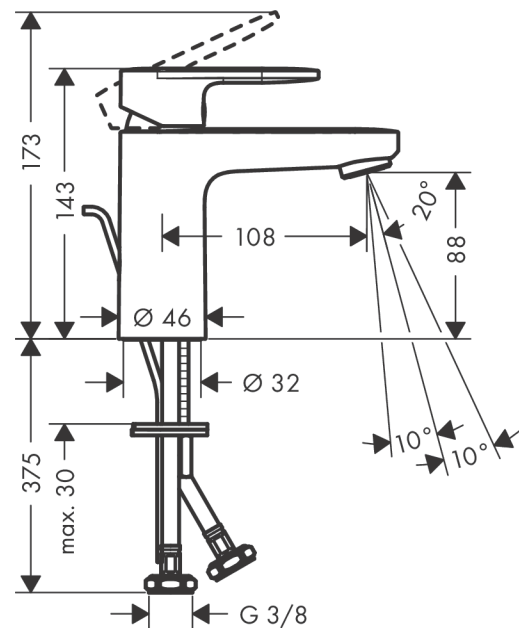

Vernis Blend

Single lever basin mixer 100 CoolStart with pop-up waste set

Surfaces: **chrome** Art. no. : **71585000**

Description

product features

- Consists of: single lever basin mixer, waste set
- ComfortZone 100 provides space for greater freedom of movement
- spout 108 mm long
- spout height: 88 mm
- free-standing installation
- Spray pattern: normal spray
- spray direction can be adjusted to minimise splash back
- Maximum flow rate (at 3 bar): 5 l/min
- Min. operating pressure: 1 bar
- Max. operating pressure: 10 bar
- ceramic cartridge
- pop-up waste set 1¼"
- Material waste set: synthetic
- WRAS 2101057

Article Details

Price excl. VAT

£ 95.41

Technology

Certificates

Product image

Scale drawing

Vernis Blend
Single lever basin mixer 100 CoolStart with pop-up waste set
 Surfaces: **chrome** Art. no. : **71585000**

Flowchart

Vernis Blend
Single lever basin mixer 100 CoolStart with pop-up waste set
 Surfaces: **chrome** Art. no. : **71585000**

Exploded Drawing

Year of production: >01/21

Vernis Blend

Single lever basin mixer 100 CoolStart with pop-up waste set

Surfaces: **chrome** Art. no. : **71585000**

Spare part list

Year of production: >01/21

Pos.	Description	Art. no.	Price	PU
1	handle	93678000	-	1
2	screw cover	96338000	-	1
3	flange	93680000	-	1
4	nut	93681000	-	1
5	O-ring 24x1,5	98434000	-	1
6	cartridge, assy	97685000	-	1
7	locking screw for handle	95140000	-	1
8	seal	98865000	-	1
9	adapter for cartridge	98866000	-	1
10	O-ring 23x2	98398000	-	1
11	aerator swivelling M24x1 (5 l/min)	93834000	-	1
12	seal Ø 42	98722000	-	1
13	fixing set	96016000	-	1
14	connection hose 600 mm M8x0,75 G3/8	96556000	-	1
15	O-ring 6,6x1,6	93019000	-	1
16	pull rod	93683000	-	1
a	pop up waste	92168000	-	1