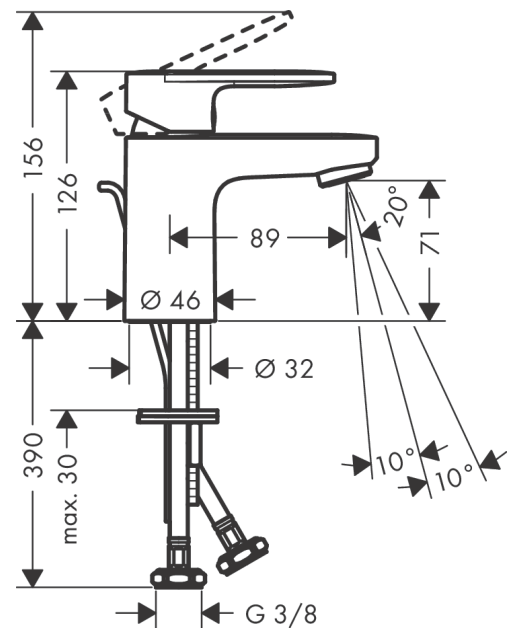

Vernis Blend

Single lever basin mixer 70 CoolStart with pop-up waste set

Surfaces: **matt black** Art. no. : **71584670**

Description

product features

- Consists of: single lever basin mixer, waste set
- ComfortZone 70 provides space for greater freedom of movement
- spout 89 mm long
- spout height: 71 mm
- free-standing installation
- Spray pattern: normal spray
- spray direction can be adjusted to minimise splash back
- Maximum flow rate (at 3 bar): 5 l/min
- Min. operating pressure: 1 bar
- Max. operating pressure: 10 bar
- ceramic cartridge
- pop-up waste set 1¼"
- Material waste set: synthetic
- WRAS 2101057

Article Details

Price excl. VAT

£ 102.54

Technology

Certificates

Product image

Scale drawing