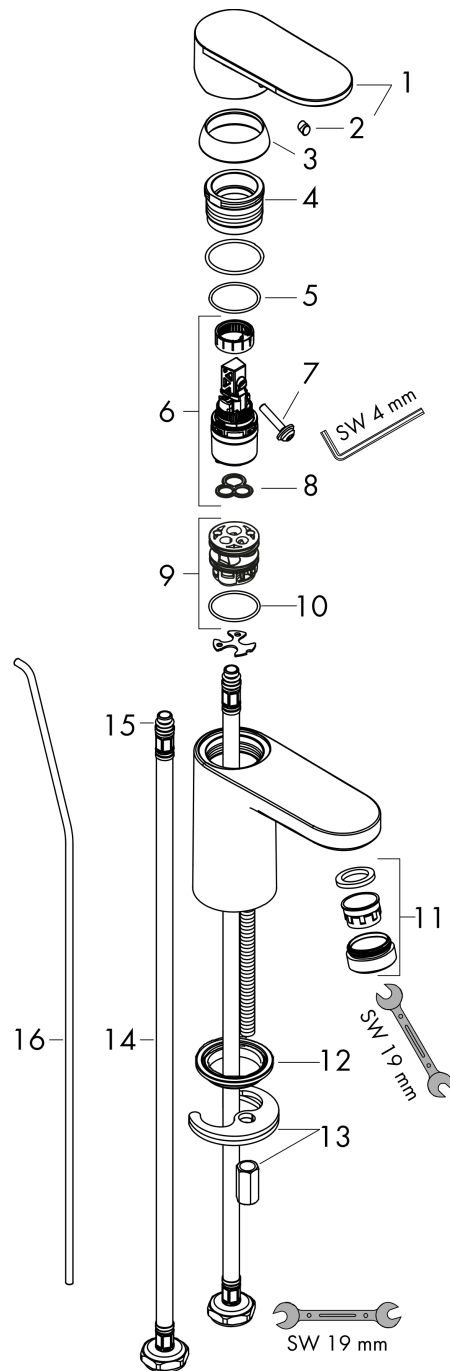

Vernis Blend

Single lever basin mixer 70 CoolStart with pop-up waste set

Surfaces: **chrome** Art. no. : **71584000**

Description

product features

- Consists of: single lever basin mixer, waste set
- ComfortZone 70 provides space for greater freedom of movement
- free-standing installation
- spout 89 mm long
- Spray pattern: normal spray
- spray direction can be adjusted to minimise splash back
- Maximum flow rate (at 3 bar): 5 l/min
- Min. operating pressure: 1 bar
- Max. operating pressure: 10 bar
- ceramic cartridge
- pop-up waste set 1¼"
- Material waste set: synthetic
- WRAS 2101057

Vernis Blend
Single lever basin mixer 70 CoolStart with pop-up waste set
 Surfaces: **chrome** Art. no. : **71584000**

Flowchart

Vernis Blend
Single lever basin mixer 70 CoolStart with pop-up waste set
 Surfaces: **chrome** Art. no. : **71584000**

Exploded Drawing

Year of production: >01/21

Vernis Blend**Single lever basin mixer 70 CoolStart with pop-up waste set**Surfaces: **chrome** Art. no. : **71584000****Spare part list**

Year of production: >01/21

Pos.	Description	Art. no.	Price	PU
1	handle	93678000	-	1
2	screw cover	96338000	-	1
3	flange	93680000	-	1
4	nut	93681000	-	1
5	O-ring 24x1,5	98434000	-	1
6	cartridge, assy	97685000	-	1
7	locking screw for handle	95140000	-	1
8	seal	98865000	-	1
9	adapter for cartridge	98866000	-	1
10	O-ring 23x2	98398000	-	1
11	aerator swivelling M24x1 (5 l/min)	93834000	-	1
12	seal Ø 42	98722000	-	1
13	fixing set	96016000	-	1
14	connection hose 450 mm M8x0,75 G3/8	97206000	-	1
15	O-ring 7x1,5	98422000	-	1
16	pull rod	93683000	-	1
a	pop up waste	92168000	-	1