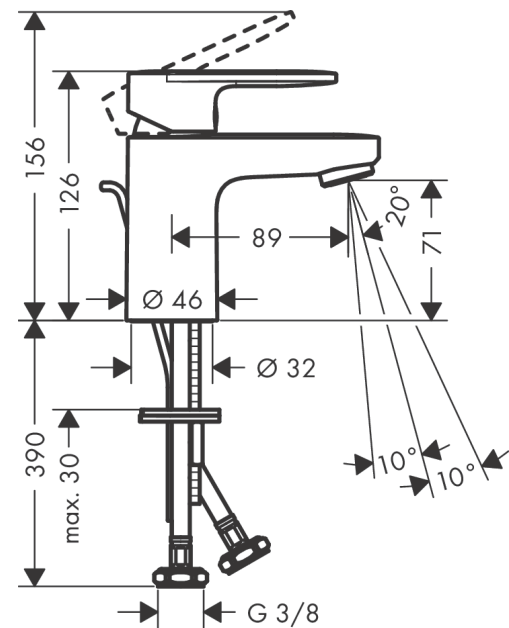

Vernis Blend

Single lever basin mixer 70 CoolStart with pop-up waste set

Surfaces: **chrome** Art. no. : **71584000**

Description

product features

- Consists of: single lever basin mixer, waste set
- ComfortZone 70 provides space for greater freedom of movement
- free-standing installation
- spout 89 mm long
- Spray pattern: normal spray
- spray direction can be adjusted to minimise splash back
- Maximum flow rate (at 3 bar): 5 l/min
- Min. operating pressure: 1 bar
- Max. operating pressure: 10 bar
- ceramic cartridge
- pop-up waste set 1¼"
- Material waste set: synthetic
- WRAS 2101057

Article Details

Price excl. VAT

£ 68.33

Technology

Certificates

kiwa

Product image

Scale drawing

Exploded Drawing

Year of production: >01/21

Vernis Blend**Single lever basin mixer 70 CoolStart with pop-up waste set**Surfaces: **chrome** Art. no. : **71584000****Spare part list**

Year of production: >01/21

Pos.	Description	Art. no.	Price	PU
1	handle	93678000	-	1
2	screw cover	96338000	-	1
3	flange	93680000	-	1
4	nut	93681000	-	1
5	O-ring 24x1,5	98434000	-	1
6	cartridge, assy	97685000	-	1
7	locking screw for handle	95140000	-	1
8	seal	98865000	-	1
9	adapter for cartridge	98866000	-	1
10	O-ring 23x2	98398000	-	1
11	aerator swivelling M24x1 (5 l/min)	93834000	-	1
12	seal Ø 42	98722000	-	1
13	fixing set	96016000	-	1
14	connection hose 450 mm M8x0,75 G3/8	97206000	-	1
15	O-ring 7x1,5	98422000	-	1
16	pull rod	93683000	-	1
a	pop up waste	92168000	-	1