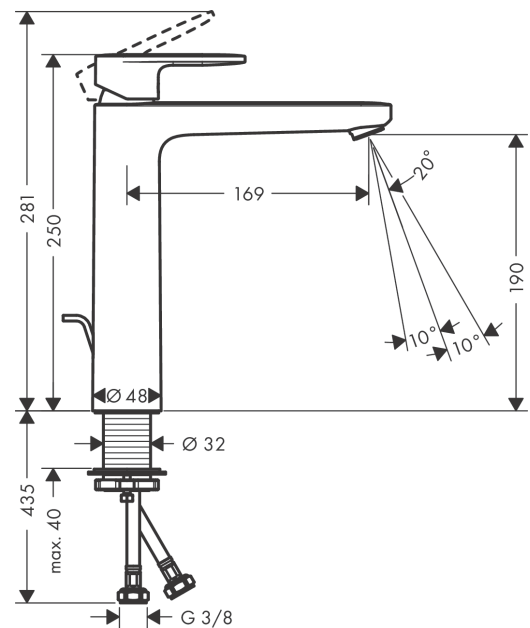

Vernis Blend

Single lever basin mixer 190 with metal pop-up waste set

Surfaces: **chrome** Art. no. : **71581000**

Description

product features

- Consists of: single lever basin mixer, waste set
- ComfortZone 190 provides space for greater freedom of movement
- spout 108 mm long
- spout height: 190 mm
- free-standing installation
- Spray pattern: normal spray
- spray direction can be adjusted to minimise splash back
- Maximum flow rate (at 3 bar): 5 l/min
- Min. operating pressure: 1 bar
- Max. operating pressure: 10 bar
- ceramic cartridge
- pop-up waste set 1¼"
- Material waste set: metal

Article Details

Price excl. VAT

£ 135.54

Technology

Certificates

Product image

Scale drawing

Vernis Blend
Single lever basin mixer 190 with metal pop-up waste set
 Surfaces: **chrome** Art. no. : **71581000**