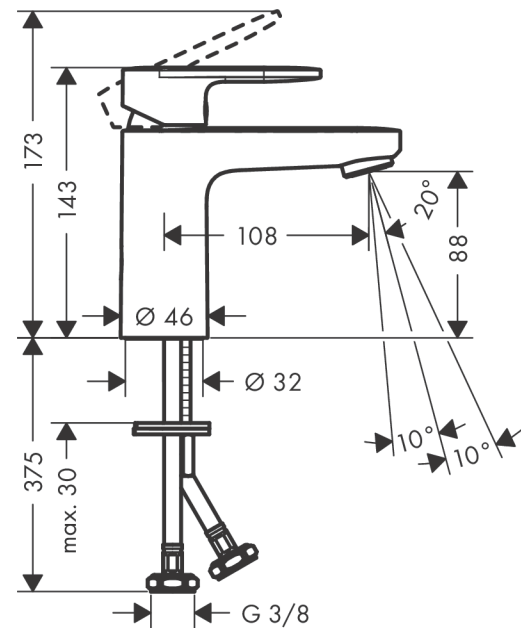

Scale drawing