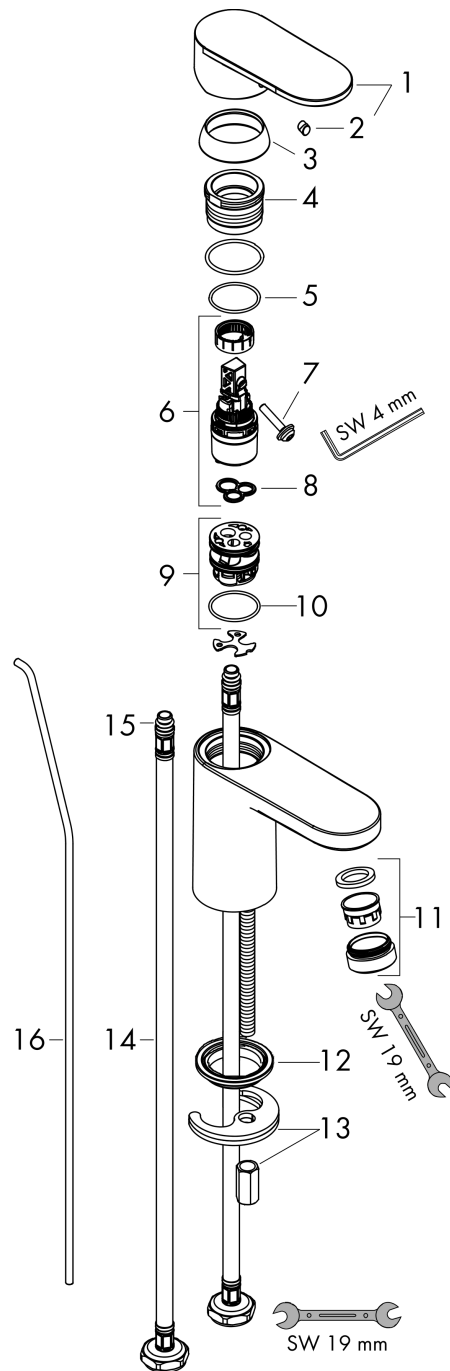

##### product features

- Consists of: single lever basin mixer, waste set
- ComfortZone 100 provides space for greater freedom of movement
- spout 108 mm long
- spout height: 88 mm
- free-standing installation
- Spray pattern: normal spray
- spray direction can be adjusted to minimise splash back
- Maximum flow rate (at 3 bar): 5 l/min
- Min. operating pressure: 1 bar
- Max. operating pressure: 10 bar
- ceramic cartridge
- pop-up waste set 1¼"
- Material waste set: metal
- WRAS 2101057

#### Scale drawing

**Vernis Blend**

**Single lever basin mixer 100 with metal pop-up waste set**

Surfaces: **chrome** Art. no. : **71559000**

**Flowchart**

**Vernis Blend**  
**Single lever basin mixer 100 with metal pop-up waste set**  
 Surfaces: **chrome** Art. no. : **71559000**

**Exploded Drawing**

Year of production: >01/21

### Spare part list

Year of production: >01/21

Pos.	Description	Art. no.	Price	PU
1	handle	93678000	-	1
2	screw cover	96338000	-	1
3	flange	93680000	-	1
4	nut	93681000	-	1
5	O-ring 24x1,5	98434000	-	1
6	cartridge, assy	97685000	-	1
7	locking screw for handle	95140000	-	1
8	seal	98865000	-	1
9	adapter for cartridge	98866000	-	1
10	O-ring 23x2	98398000	-	1
11	aerator swivelling M24x1 (5 l/min)	93834000	-	1
12	seal Ø 42	98722000	-	1
13	fixing set	96016000	-	1
14	connection hose 600 mm M8x0,75 G3/8	96556000	-	1
15	O-ring 7x1,5	98422000	-	1
16	pull rod	93683000	-	1
a	pop up waste	94139000	-	1
b	lever arm 340mm (ball-Ø12mm)	96324000	-	1