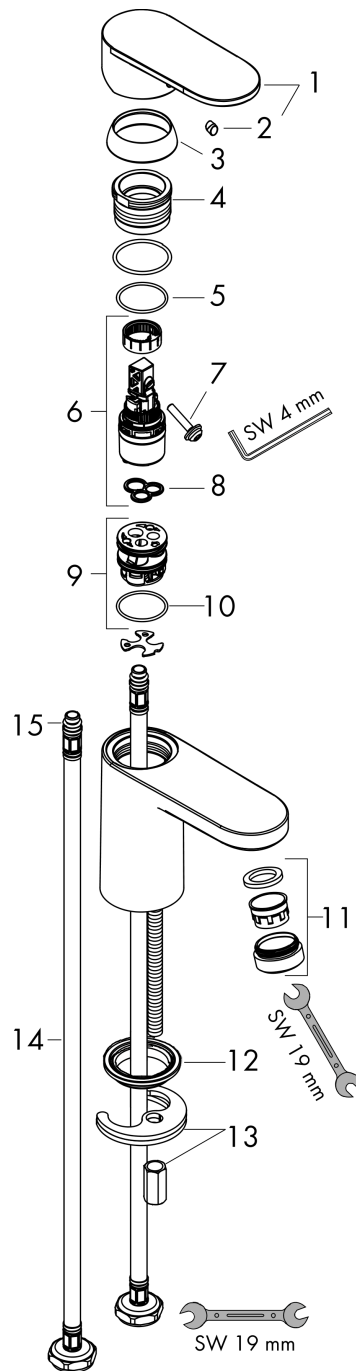

Vernis Blend
Single lever basin mixer 70 without waste set
 Surfaces: **matt black** Art. no. : **71558670**

Description

product features

- ComfortZone 70 provides space for greater freedom of movement
- spout 89 mm long
- spout height: 71 mm
- free-standing installation
- Spray pattern: normal spray
- spray direction can be adjusted to minimise splash back
- Maximum flow rate (at 3 bar): 5 l/min
- Min. operating pressure: 1 bar
- Max. operating pressure: 10 bar
- ceramic cartridge
- WRAS 2101057

Article Details

Price excl. VAT

£ 91.84

Technology

Certificates

Product image

Scale drawing

Vernis Blend
Single lever basin mixer 70 without waste set
 Surfaces: **matt black** Art. no. : **71558670**

Flowchart

Vernis Blend
Single lever basin mixer 70 without waste set
 Surfaces: **matt black** Art. no. : **71558670**

Exploded Drawing

Year of production: >04/21

Vernis Blend

Single lever basin mixer 70 without waste set

Surfaces: **matt black** Art. no. : **71558670**

Spare part list

Year of production: >04/21

Pos.	Description	Art. no.	Price	PU
1	handle	93678670	-	1
2	screw cover	96338000	-	1
3	flange	93680670	-	1
4	nut	93681000	-	1
5	O-ring 24x1,5	98434000	-	1
6	cartridge, assy	97685000	-	1
7	locking screw for handle	95140000	-	1
8	seal	98865000	-	1
9	adapter for cartridge	98866000	-	1
10	O-ring 23x2	98398000	-	1
11	aerator swivelling M24x1 (5 l/min)	93834670	-	1
12	seal Ø 42	98722000	-	1
13	fixing set	96016000	-	1
14	connection hose 450 mm M8x0,75 G3/8	97206000	-	1
15	O-ring 7x1,5	98422000	-	1