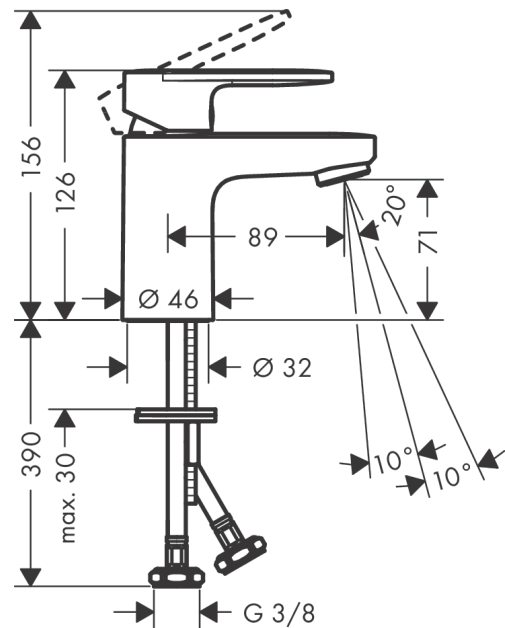

Vernis Blend
Single lever basin mixer 70 without waste set
 Surfaces: **matt black** Art. no. : **71558670**

Description

product features

- ComfortZone 70 provides space for greater freedom of movement
- spout 89 mm long
- spout height: 71 mm
- free-standing installation
- Spray pattern: normal spray
- spray direction can be adjusted to minimise splash back
- Maximum flow rate (at 3 bar): 5 l/min
- Min. operating pressure: 1 bar
- Max. operating pressure: 10 bar
- ceramic cartridge
- WRAS 2101057

Article Details

Price excl. VAT

£ 91.84

Technology

Certificates

Product image

Scale drawing

Vernis Blend
Single lever basin mixer 70 without waste set
 Surfaces: **matt black** Art. no. : **71558670**

Flowchart

Vernis Blend
Single lever basin mixer 70 without waste set
 Surfaces: **matt black** Art. no. : **71558670**

Exploded Drawing

Year of production: >04/21

Vernis Blend

Single lever basin mixer 70 without waste set

Surfaces: **matt black** Art. no. : **71558670**

Spare part list

Year of production: >04/21

Pos.	Description	Art. no.	Price	PU
1	handle	93678670	-	1
2	screw cover	96338000	-	1
3	flange	93680670	-	1
4	nut	93681000	-	1
5	O-ring 24x1,5	98434000	-	1
6	cartridge, assy	97685000	-	1
7	locking screw for handle	95140000	-	1
8	seal	98865000	-	1
9	adapter for cartridge	98866000	-	1
10	O-ring 23x2	98398000	-	1
11	aerator swivelling M24x1 (5 l/min)	93834670	-	1
12	seal Ø 42	98722000	-	1
13	fixing set	96016000	-	1
14	connection hose 450 mm M8x0,75 G3/8	97206000	-	1
15	O-ring 7x1,5	98422000	-	1