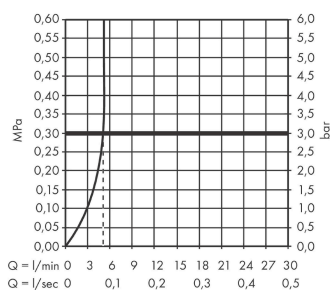

Vernis Blend
Single lever basin mixer 70 without waste set
 Surfaces: **chrome** Art. no. : **71558000**

Description

product features

- ComfortZone 70 provides space for greater freedom of movement
- free-standing installation
- spout 89 mm long
- Spray pattern: normal spray
- spray direction can be adjusted to minimise splash back
- Maximum flow rate (at 3 bar): 5 l/min
- Min. operating pressure: 1 bar
- Max. operating pressure: 10 bar
- ceramic cartridge
- WRAS 2101057

Article Details

Price excl. VAT

£ 60.83

Technology

Certificates

Product image

Scale drawing

Flowchart