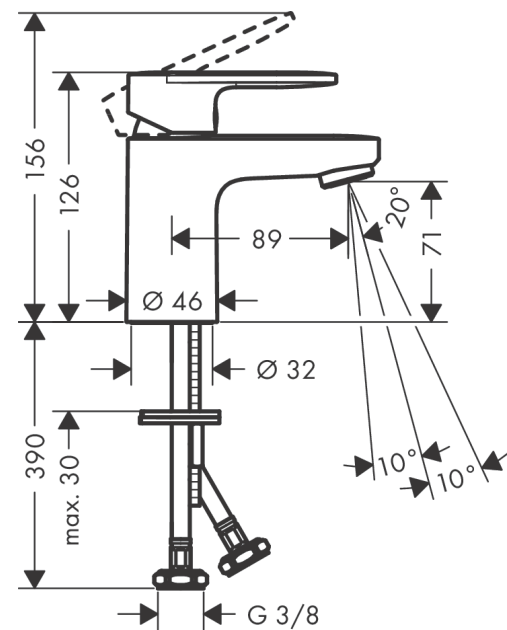

Vernis Blend
Single lever basin mixer 70 without waste set
 Surfaces: **chrome** Art. no. : **71558000**

Description

product features

- ComfortZone 70 provides space for greater freedom of movement
- free-standing installation
- spout 89 mm long
- Spray pattern: normal spray
- spray direction can be adjusted to minimise splash back
- Maximum flow rate (at 3 bar): 5 l/min
- Min. operating pressure: 1 bar
- Max. operating pressure: 10 bar
- ceramic cartridge
- WRAS 2101057

Article Details

Price excl. VAT

£ 60.83

Technology

Certificates

Product image

Scale drawing

Flowchart

Vernis Blend
Single lever basin mixer 70 without waste set
 Surfaces: **chrome** Art. no. : **71558000**

Exploded Drawing

Year of production: >01/21

Vernis Blend**Single lever basin mixer 70 without waste set**Surfaces: **chrome** Art. no. : **71558000****Spare part list**

Year of production: >01/21

Pos.	Description	Art. no.	Price	PU
1	handle	93678000	-	1
2	screw cover	96338000	-	1
3	flange	93680000	-	1
4	nut	93681000	-	1
5	O-ring 24x1,5	98434000	-	1
6	cartridge, assy	97685000	-	1
7	locking screw for handle	95140000	-	1
8	seal	98865000	-	1
9	adapter for cartridge	98866000	-	1
10	O-ring 23x2	98398000	-	1
11	aerator swivelling M24x1 (5 l/min)	93834000	-	1
12	seal Ø 42	98722000	-	1
13	fixing set	96016000	-	1
14	connection hose 450 mm M8x0,75 G3/8	97206000	-	1
15	O-ring 7x1,5	98422000	-	1