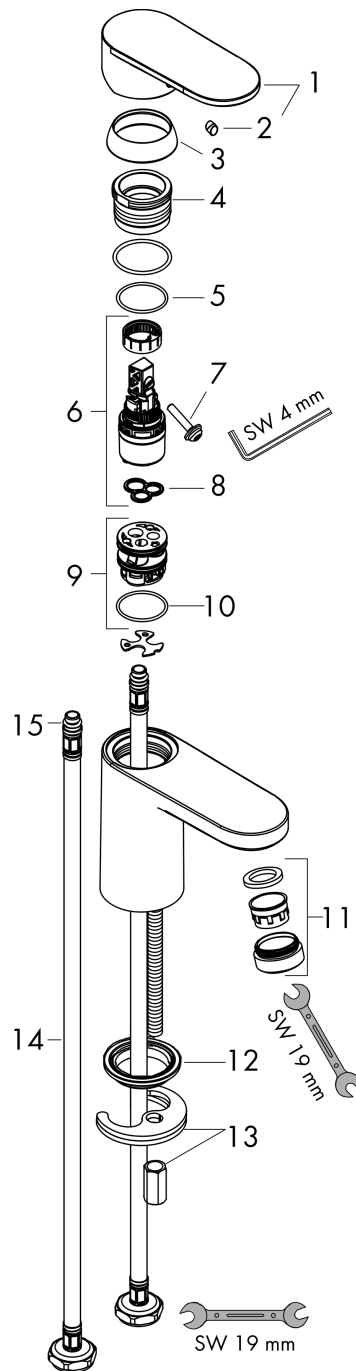

Vernis Blend
Single lever basin mixer 70 without waste set
 Surfaces: **chrome** Art. no. : **71558000**

Description

product features

- ComfortZone 70 provides space for greater freedom of movement
- free-standing installation
- spout 89 mm long
- Spray pattern: normal spray
- spray direction can be adjusted to minimise splash back
- Maximum flow rate (at 3 bar): 5 l/min
- Min. operating pressure: 1 bar
- Max. operating pressure: 10 bar
- ceramic cartridge
- WRAS 2101057

Article Details

Price excl. VAT

£ 60.83

Technology

Certificates

Product image

Scale drawing

Flowchart

Vernis Blend
Single lever basin mixer 70 without waste set
 Surfaces: **chrome** Art. no. : **71558000**

Exploded Drawing

Year of production: >01/21

Vernis Blend**Single lever basin mixer 70 without waste set**Surfaces: **chrome** Art. no. : **71558000****Spare part list**

Year of production: >01/21

Pos.	Description	Art. no.	Price	PU
1	handle	93678000	-	1
2	screw cover	96338000	-	1
3	flange	93680000	-	1
4	nut	93681000	-	1
5	O-ring 24x1,5	98434000	-	1
6	cartridge, assy	97685000	-	1
7	locking screw for handle	95140000	-	1
8	seal	98865000	-	1
9	adapter for cartridge	98866000	-	1
10	O-ring 23x2	98398000	-	1
11	aerator swivelling M24x1 (5 l/min)	93834000	-	1
12	seal Ø 42	98722000	-	1
13	fixing set	96016000	-	1
14	connection hose 450 mm M8x0,75 G3/8	97206000	-	1
15	O-ring 7x1,5	98422000	-	1