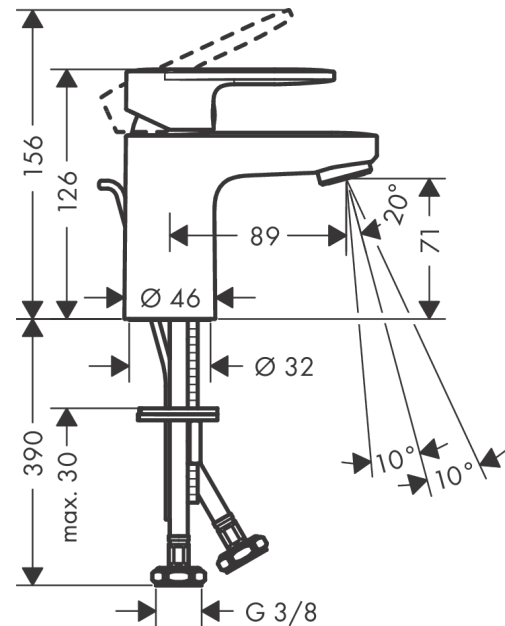

Vernis Blend

Single lever basin mixer 70 with metal pop-up waste set

Surfaces: **chrome** Art. no. : **71557000**

Description

product features

- Consists of: single lever basin mixer, waste set
- ComfortZone 70 provides space for greater freedom of movement
- spout 89 mm long
- spout height: 71 mm
- free-standing installation
- Spray pattern: normal spray
- spray direction can be adjusted to minimise splash back
- Maximum flow rate (at 3 bar): 5 l/min
- Min. operating pressure: 1 bar
- Max. operating pressure: 10 bar
- ceramic cartridge
- pop-up waste set 1¼"
- Material waste set: metal
- WRAS 2101057

Article Details

Price excl. VAT

£ 83.81

Technology

Certificates

kiwa

Product image

Scale drawing

Vernis Blend

Single lever basin mixer 70 with metal pop-up waste set

Surfaces: **chrome** Art. no. : **71557000**

Flowchart

Vernis Blend
Single lever basin mixer 70 with metal pop-up waste set
 Surfaces: **chrome** Art. no. : **71557000**

Exploded Drawing

Year of production: >01/21

Vernis Blend

Single lever basin mixer 70 with metal pop-up waste set

Surfaces: **chrome** Art. no. : **71557000**

Spare part list

Year of production: >01/21

Pos.	Description	Art. no.	Price	PU
1	handle	93678000	-	1
2	screw cover	96338000	-	1
3	flange	93680000	-	1
4	nut	93681000	-	1
5	O-ring 24x1,5	98434000	-	1
6	cartridge, assy	97685000	-	1
7	locking screw for handle	95140000	-	1
8	seal	98865000	-	1
9	adapter for cartridge	98866000	-	1
10	O-ring 23x2	98398000	-	1
11	aerator swivelling M24x1 (5 l/min)	93834000	-	1
12	seal Ø 42	98722000	-	1
13	fixing set	96016000	-	1
14	connection hose 450 mm M8x0,75 G3/8	97206000	-	1
15	O-ring 7x1,5	98422000	-	1
16	pull rod	93683000	-	1
a	pop up waste	94139000	-	1
b	lever arm 340mm (ball-Ø12mm)	96324000	-	1