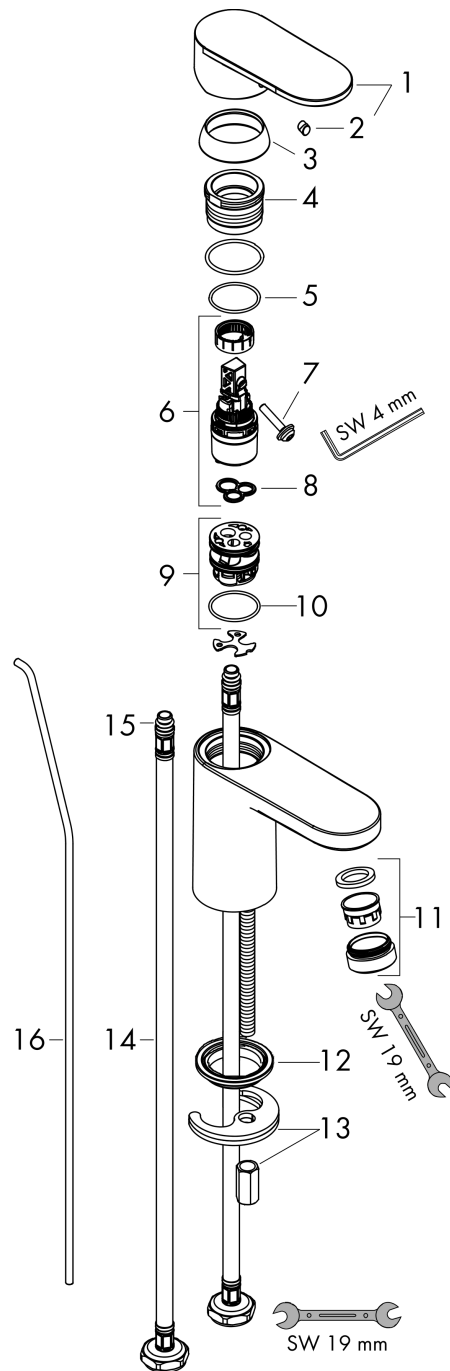

Vernis Blend

Single lever basin mixer 70 with metal pop-up waste set

Surfaces: **chrome** Art. no. : **71557000**

Description

product features

- Consists of: single lever basin mixer, waste set
- ComfortZone 70 provides space for greater freedom of movement
- spout 89 mm long
- spout height: 71 mm
- free-standing installation
- Spray pattern: normal spray
- spray direction can be adjusted to minimise splash back
- Maximum flow rate (at 3 bar): 5 l/min
- Min. operating pressure: 1 bar
- Max. operating pressure: 10 bar
- ceramic cartridge
- pop-up waste set 1¼"
- Material waste set: metal
- WRAS 2101057

Vernis Blend

Single lever basin mixer 70 with metal pop-up waste set

Surfaces: **chrome** Art. no. : **71557000**

Flowchart

Vernis Blend
Single lever basin mixer 70 with metal pop-up waste set
 Surfaces: **chrome** Art. no. : **71557000**

Exploded Drawing

Year of production: >01/21

Vernis Blend

Single lever basin mixer 70 with metal pop-up waste set

Surfaces: **chrome** Art. no. : **71557000**

Spare part list

Year of production: >01/21

Pos.	Description	Art. no.	Price	PU
1	handle	93678000	-	1
2	screw cover	96338000	-	1
3	flange	93680000	-	1
4	nut	93681000	-	1
5	O-ring 24x1,5	98434000	-	1
6	cartridge, assy	97685000	-	1
7	locking screw for handle	95140000	-	1
8	seal	98865000	-	1
9	adapter for cartridge	98866000	-	1
10	O-ring 23x2	98398000	-	1
11	aerator swivelling M24x1 (5 l/min)	93834000	-	1
12	seal Ø 42	98722000	-	1
13	fixing set	96016000	-	1
14	connection hose 450 mm M8x0,75 G3/8	97206000	-	1
15	O-ring 7x1,5	98422000	-	1
16	pull rod	93683000	-	1
a	pop up waste	94139000	-	1
b	lever arm 340mm (ball-Ø12mm)	96324000	-	1