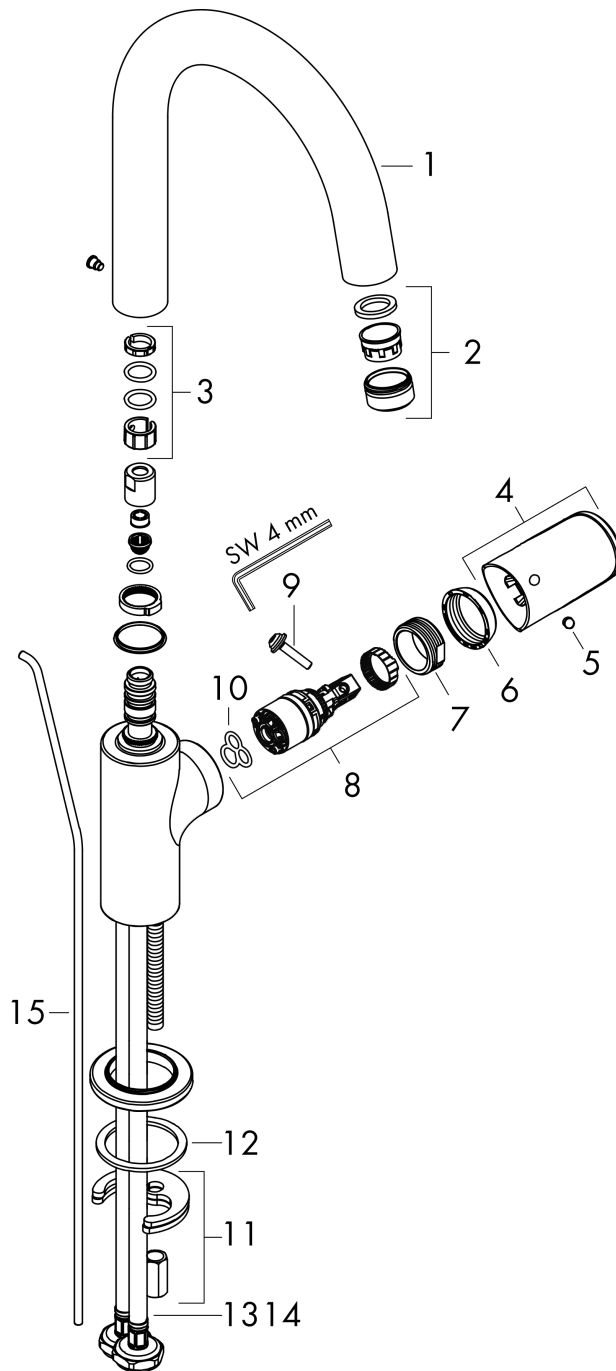

#### Product image

#### Scale drawing

**Vernis Blend**

**Single lever basin mixer with swivel spout and pop-up waste set**

Surfaces: **chrome** Art. no. : **71554000**

**Flowchart**

**Vernis Blend**

**Single lever basin mixer with swivel spout and pop-up waste set**

Surfaces: **chrome** Art. no. : **71554000**

**Exploded Drawing**

Year of production: >04/21

### Spare part list

Year of production: >04/21

Pos.	Description	Art. no.	Price	PU
1	spout cpl.	93688000	-	1
2	aerator laminar	93649000	-	1
3	sealing set	93689000	-	1
4	handle	93691000	-	1
5	screw cover	96338000	-	1
6	flange	93692000	-	1
7	nut	93693000	-	1
8	cartridge, assy	97685000	-	1
9	locking screw for handle	95140000	-	1
10	seal	98865000	-	1
11	seal	93694000	-	1
12	fixing set	96016000	-	1
13	connection hose 600 mm M8x0,75 G3/8	96510000	-	1
14	O-ring 7x1,5	98422000	-	1
15	pull rod	93683000	-	1
a	pop up waste	92168000	-	1