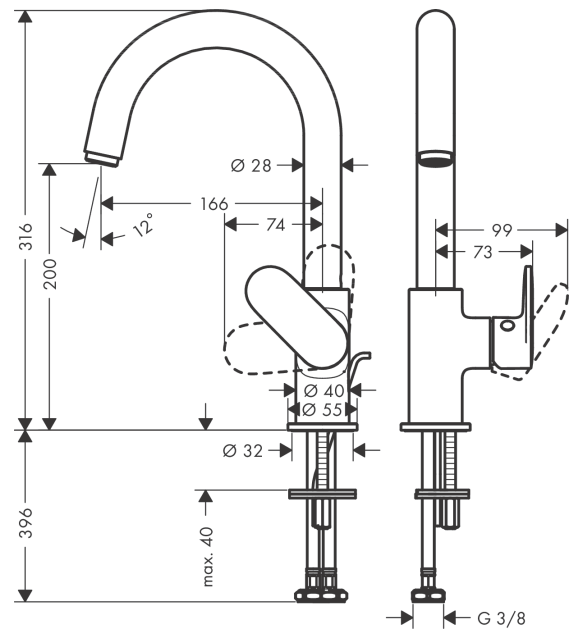

### Single lever basin mixer with swivel spout and pop-up waste set

Surfaces: **chrome** Art. no. : **71554000**

##### product features

- Consists of: single lever basin mixer, waste set
- ComfortZone 200 provides space for greater freedom of movement
- free-standing installation
- spout 166 mm long
- Swivel spout can be adjusted in 2 steps 120° or 360°
- Spray pattern: laminar spray
- Maximum flow rate (at 3 bar): 5 l/min
- Min. operating pressure: 1 bar
- Max. operating pressure: 10 bar
- ceramic cartridge
- pop-up waste set 1¼"
- Material waste set: synthetic
- WRAS 2101016

#### Scale drawing

**Vernis Blend**

**Single lever basin mixer with swivel spout and pop-up waste set**

Surfaces: **chrome** Art. no. : **71554000**

**Flowchart**

**Vernis Blend**

**Single lever basin mixer with swivel spout and pop-up waste set**

Surfaces: **chrome** Art. no. : **71554000**

**Exploded Drawing**

Year of production: >04/21