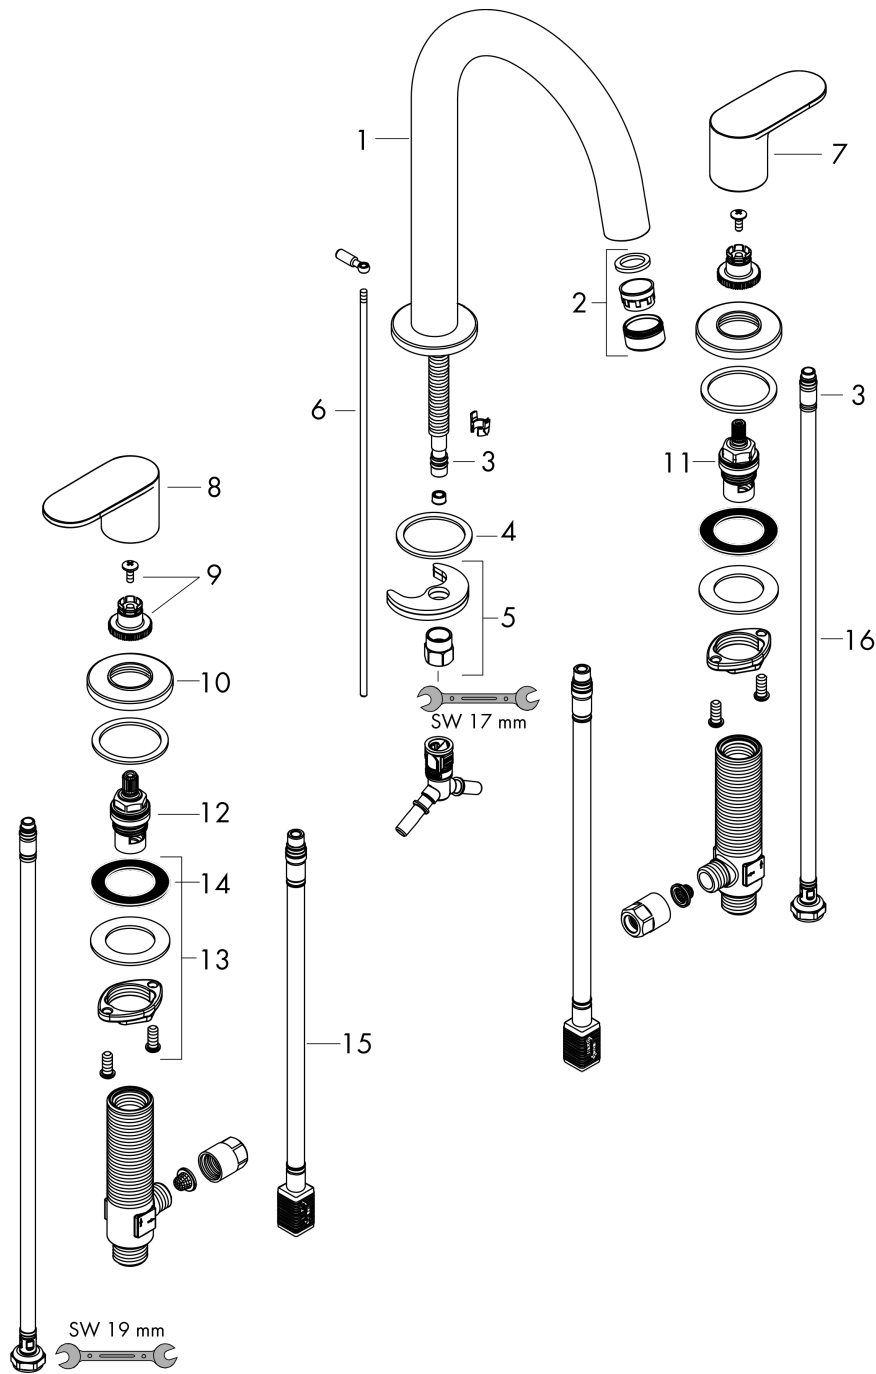

##### product features

- Consists of: 3-hole basin mixer, waste set
- ComfortZone 150 provides space for greater freedom of movement
- spout 166 mm long
- spout height: 151 mm
- free-standing installation
- Spray pattern: laminar spray
- Maximum flow rate (at 3 bar): 5 l/min
- Min. operating pressure: 1 bar
- Max. operating pressure: 10 bar
- ceramic shut-off cartridges hot/cold 90°
- pop-up waste set 1¼"
- Material waste set: synthetic

#### Scale drawing

#### Flowchart

**Vernis Blend**  
**3-hole basin mixer with pop-up waste set**  
 Surfaces: **matt black** Art. no. : **71553670**

**Exploded Drawing**

Year of production: >04/21

**Vernis Blend****3-hole basin mixer with pop-up waste set**Surfaces: **matt black** Art. no. : **71553670****Spare part list**

Year of production: &gt;04/21

Pos.	Description	Art. no.	Price	PU
1	spout cpl.	93685670	-	1
2	aerator laminar	93649670	-	1
3	O-ring 7x1,5	98422000	-	1
4	seal	93699000	-	1
5	mounting kit	93763000	-	1
6	pull rod	93690670	-	1
7	handle for cold water	93697670	-	1
8	handle for hot water	93696670	-	1
9	handle fixing set	94184000	-	1
10	escutcheon for handle	93698670	-	1
11	shut off unit left closing	93838000	-	1
12	shut off unit right closing	93839000	-	1
13	null	92909000	-	1
14	lever collar	97548000	-	1
15	null	92914000	-	1
16	connection hose 450 mm M8x0,75 G3/8	97206000	-	1