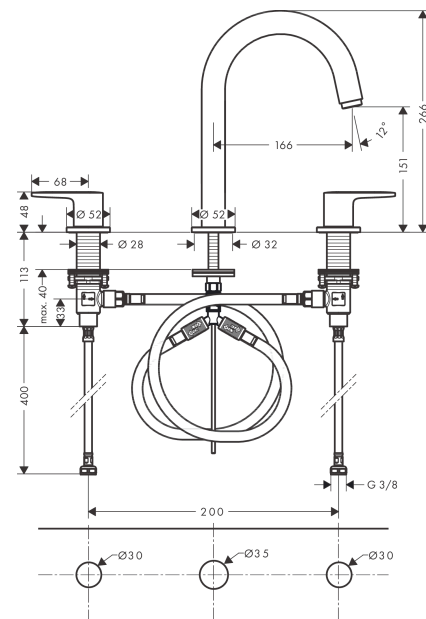

##### product features

- Consists of: 3-hole basin mixer, waste set
- ComfortZone 150 provides space for greater freedom of movement
- spout 166 mm long
- spout height: 151 mm
- free-standing installation
- Spray pattern: laminar spray
- Maximum flow rate (at 3 bar): 5 l/min
- Min. operating pressure: 1 bar
- Max. operating pressure: 10 bar
- ceramic shut-off cartridges hot/cold 90°
- pop-up waste set 1¼"
- Material waste set: synthetic

#### Scale drawing

Year of production: &gt;04/21

Pos.	Description	Art. no.	Price	PU
1	spout cpl.	93685670	-	1
2	aerator laminar	93649670	-	1
3	O-ring 7x1,5	98422000	-	1
4	seal	93699000	-	1
5	mounting kit	93763000	-	1
6	pull rod	93690670	-	1
7	handle for cold water	93697670	-	1
8	handle for hot water	93696670	-	1
9	handle fixing set	94184000	-	1
10	escutcheon for handle	93698670	-	1
11	shut off unit left closing	93838000	-	1
12	shut off unit right closing	93839000	-	1
13	null	92909000	-	1
14	lever collar	97548000	-	1
15	null	92914000	-	1
16	connection hose 450 mm M8x0,75 G3/8	97206000	-	1