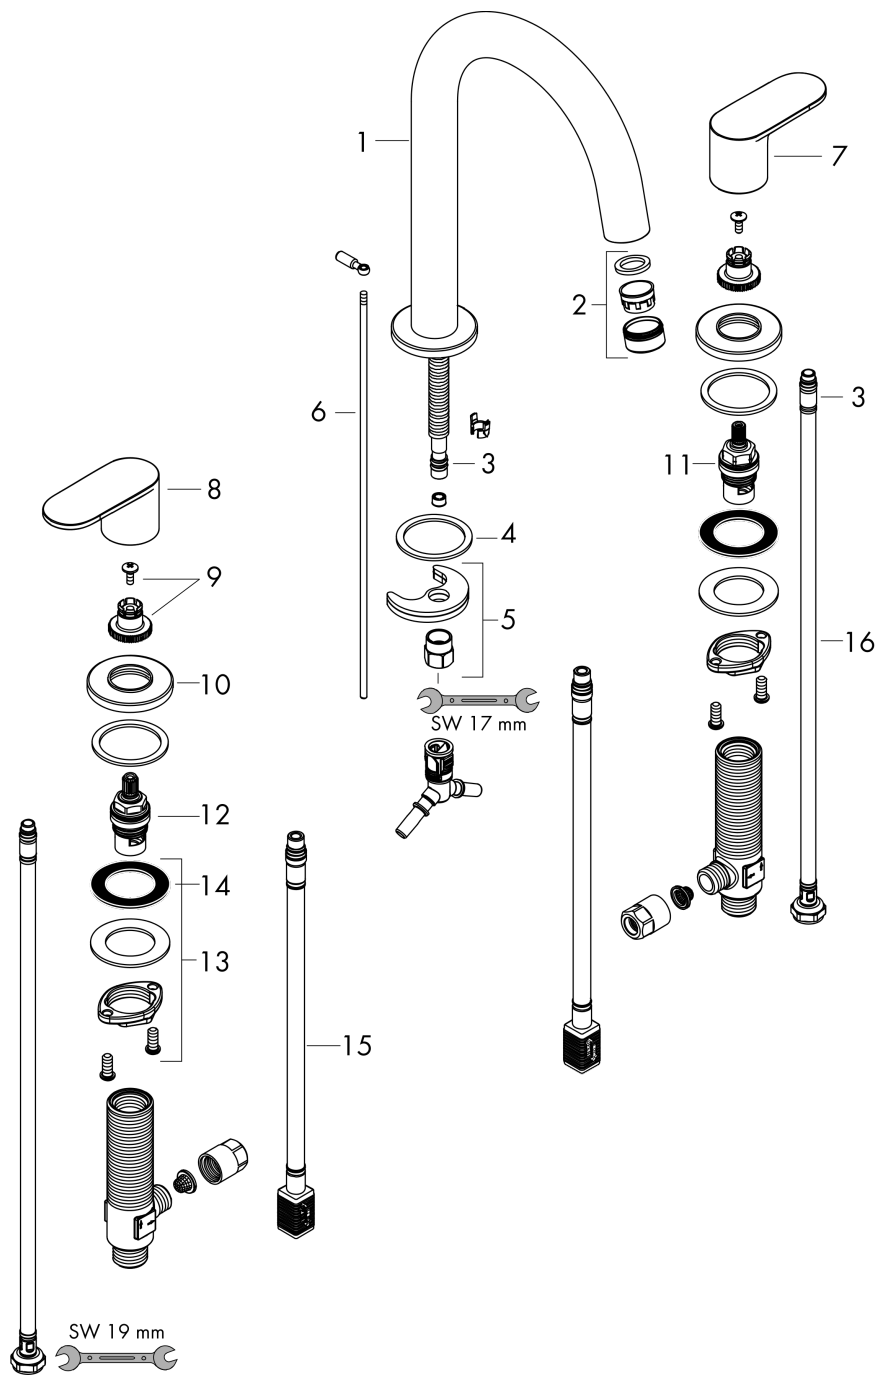

Vernis Blend
3-hole basin mixer with pop-up waste set
 Surfaces: **chrome** Art. no. : **71553000**

Exploded Drawing

Year of production: >04/21

Vernis Blend

3-hole basin mixer with pop-up waste set

Surfaces: **chrome** Art. no. : **71553000**

Spare part list

Year of production: >04/21

Pos.	Description	Art. no.	Price	PU
1	spout cpl.	93685000	-	1
2	aerator M24x1 (5 l/min)	92372000	-	1
3	O-ring 7x1,5	98422000	-	1
4	seal	93699000	-	1
5	mounting kit	93763000	-	1
6	pull rod	93690000	-	1
7	handle for cold water	93697000	-	1
8	handle for hot water	93696000	-	1
9	handle fixing set	94184000	-	1
10	escutcheon for handle	93698000	-	1
11	shut off unit left closing	93838000	-	1
12	shut off unit right closing	93839000	-	1
13	null	92909000	-	1
14	lever collar	97548000	-	1
15	connection hose 450 mm M8x0,75 G3/8	97206000	-	1
16	null	92914000	-	1
a	pop up waste	92168000	-	1