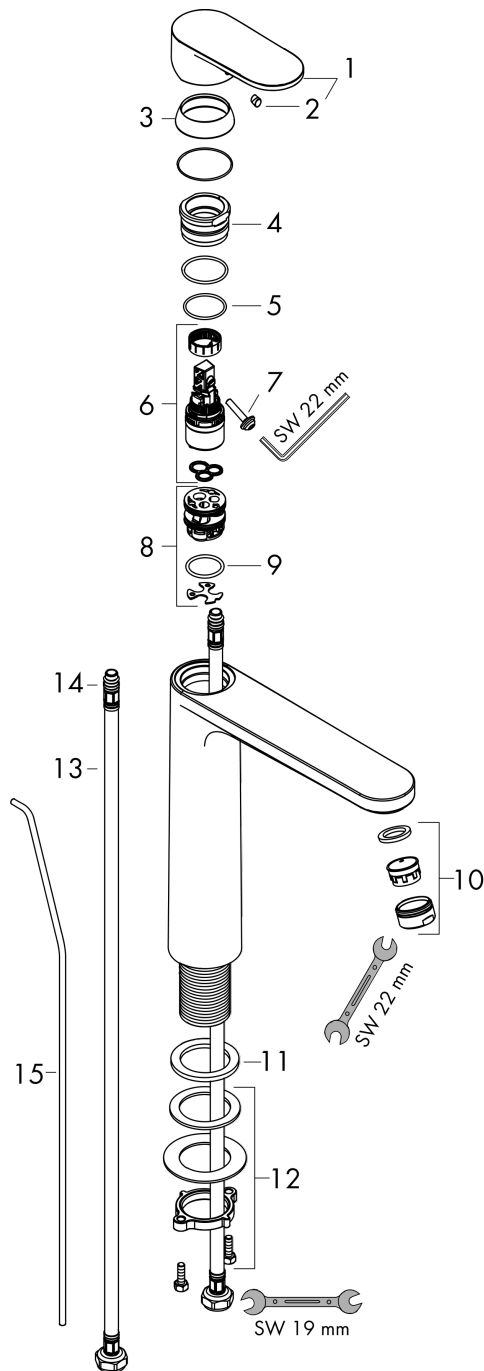

Vernis Blend

Single lever basin mixer 190 with pop-up waste set

Surfaces: **matt black** Art. no. : **71552670**

Description

product features

- Consists of: single lever basin mixer, waste set
- ComfortZone 190 provides space for greater freedom of movement
- spout 169 mm long
- spout height: 190 mm
- free-standing installation
- Spray pattern: normal spray
- spray direction can be adjusted to minimise splash back
- Maximum flow rate (at 3 bar): 5 l/min
- Min. operating pressure: 1 bar
- Max. operating pressure: 10 bar
- ceramic cartridge
- pop-up waste set 1¼"
- Material waste set: synthetic

Article Details

Price excl. VAT

£ 175.66

Technology

Certificates

Product image

Scale drawing

Vernis Blend
Single lever basin mixer 190 with pop-up waste set
 Surfaces: **matt black** Art. no. : **71552670**

Flowchart

Vernis Blend

Single lever basin mixer 190 with pop-up waste set

Surfaces: **matt black** Art. no. : **71552670**

Exploded Drawing

Year of production: >07/21

Vernis Blend**Single lever basin mixer 190 with pop-up waste set**Surfaces: **matt black** Art. no. : **71552670****Spare part list**

Year of production: >07/21

Pos.	Description	Art. no.	Price	PU
1	handle	93678670	-	1
2	screw cover	96338000	-	1
3	flange	93680670	-	1
4	nut	93681000	-	1
5	O-ring 24x1,5	98434000	-	1
6	cartridge, assy	97685000	-	1
7	locking screw for handle	95140000	-	1
8	adapter for cartridge	98866000	-	1
9	O-ring 23x2	98398000	-	1
10	aerator swivelling M24x1 (5 l/min)	93834670	-	1
11	seal Ø 42	98722000	-	1
12	fixing set	96016000	-	1
13	connection hose 600 mm M8x0,75 G3/8	96556000	-	1
14	O-ring 7x1,5	98422000	-	1
15	pull rod	93683000	-	1