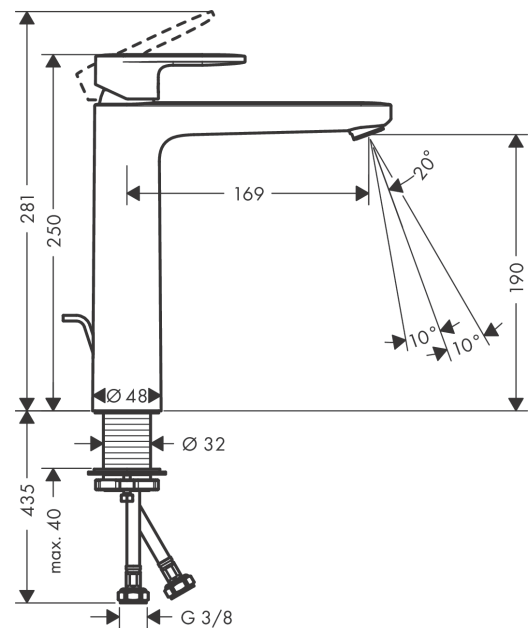

Vernis Blend

Single lever basin mixer 190 with pop-up waste set

Surfaces: **matt black** Art. no. : **71552670**

Description

product features

- Consists of: single lever basin mixer, waste set
- ComfortZone 190 provides space for greater freedom of movement
- spout 169 mm long
- spout height: 190 mm
- free-standing installation
- Spray pattern: normal spray
- spray direction can be adjusted to minimise splash back
- Maximum flow rate (at 3 bar): 5 l/min
- Min. operating pressure: 1 bar
- Max. operating pressure: 10 bar
- ceramic cartridge
- pop-up waste set 1¼"
- Material waste set: synthetic

Article Details

Price excl. VAT

£ 175.66

Technology

Certificates

Product image

Scale drawing

Vernis Blend
Single lever basin mixer 190 with pop-up waste set
 Surfaces: **matt black** Art. no. : **71552670**

Flowchart

Vernis Blend

Single lever basin mixer 190 with pop-up waste set

Surfaces: **matt black** Art. no. : **71552670**

Exploded Drawing

Year of production: >07/21

Vernis Blend**Single lever basin mixer 190 with pop-up waste set**Surfaces: **matt black** Art. no. : **71552670****Spare part list**

Year of production: >07/21

Pos.	Description	Art. no.	Price	PU
1	handle	93678670	-	1
2	screw cover	96338000	-	1
3	flange	93680670	-	1
4	nut	93681000	-	1
5	O-ring 24x1,5	98434000	-	1
6	cartridge, assy	97685000	-	1
7	locking screw for handle	95140000	-	1
8	adapter for cartridge	98866000	-	1
9	O-ring 23x2	98398000	-	1
10	aerator swivelling M24x1 (5 l/min)	93834670	-	1
11	seal Ø 42	98722000	-	1
12	fixing set	96016000	-	1
13	connection hose 600 mm M8x0,75 G3/8	96556000	-	1
14	O-ring 7x1,5	98422000	-	1
15	pull rod	93683000	-	1