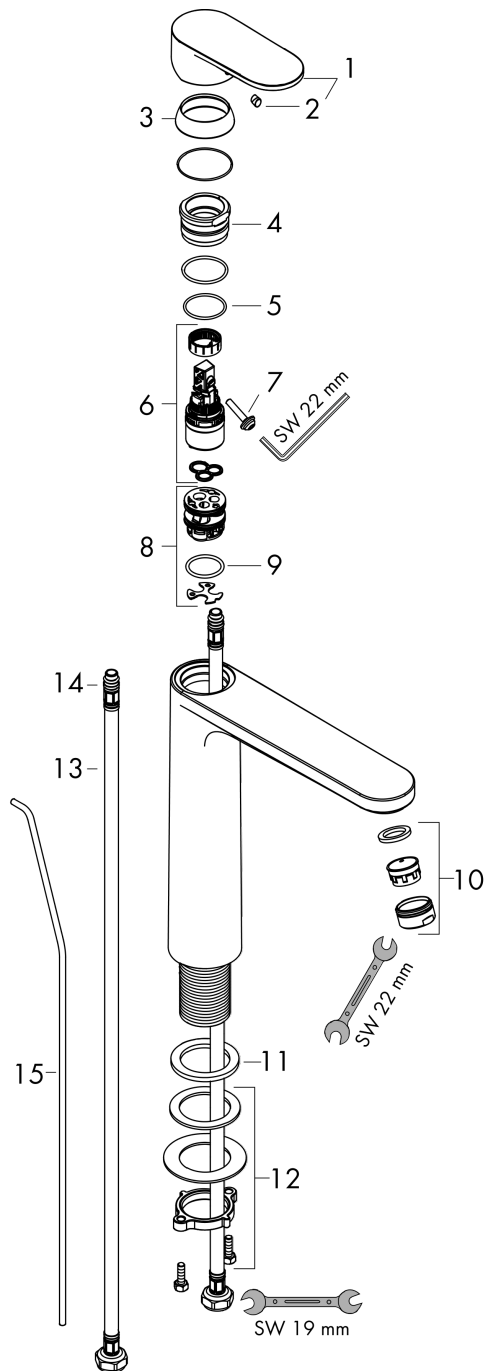

Vernis Blend

Single lever basin mixer 190 with pop-up waste set

Surfaces: **chrome** Art. no. : **71552000**

Description

product features

- Consists of: single lever basin mixer, waste set
- ComfortZone 190 provides space for greater freedom of movement
- spout 169 mm long
- spout height: 190 mm
- free-standing installation
- Spray pattern: normal spray
- spray direction can be adjusted to minimise splash back
- Maximum flow rate (at 3 bar): 5 l/min
- Min. operating pressure: 1 bar
- Max. operating pressure: 10 bar
- ceramic cartridge
- pop-up waste set 1¼"
- Material waste set: synthetic

Article Details

Price excl. VAT

£ 124.84

Technology

Certificates

Product image

Scale drawing

Vernis Blend
Single lever basin mixer 190 with pop-up waste set
 Surfaces: **chrome** Art. no. : **71552000**

Flowchart

Vernis Blend
Single lever basin mixer 190 with pop-up waste set
 Surfaces: **chrome** Art. no. : **71552000**

Exploded Drawing

Year of production: >07/21

Vernis Blend

Single lever basin mixer 190 with pop-up waste set

Surfaces: **chrome** Art. no. : **71552000**

Spare part list

Year of production: >07/21

| Pos. | Description | Art. no. | Price | PU |
|------|-------------------------------------|----------|-------|----|
| 1 | handle | 93678000 | - | 1 |
| 2 | screw cover | 96338000 | - | 1 |
| 3 | flange | 93680000 | - | 1 |
| 4 | nut | 93681000 | - | 1 |
| 5 | O-ring 24x1,5 | 98434000 | - | 1 |
| 6 | cartridge, assy | 97685000 | - | 1 |
| 7 | locking screw for handle | 95140000 | - | 1 |
| 8 | adapter for cartridge | 98866000 | - | 1 |
| 9 | O-ring 23x2 | 98398000 | - | 1 |
| 10 | aerator swivelling M24x1 (5 l/min) | 93834000 | - | 1 |
| 11 | seal | 93687000 | - | 1 |
| 12 | fixing set | 96016000 | - | 1 |
| 13 | connection hose 600 mm M8x0,75 G3/8 | 96556000 | - | 1 |
| 14 | O-ring 7x1,5 | 98422000 | - | 1 |
| 15 | pull rod | 93683000 | - | 1 |