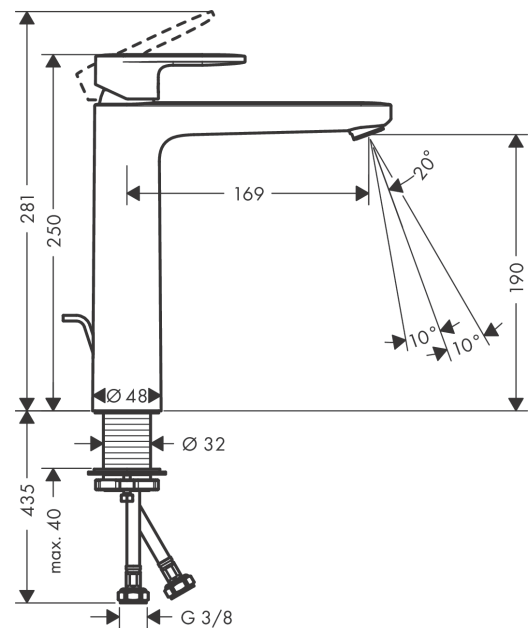

Vernis Blend

Single lever basin mixer 190 with pop-up waste set

Surfaces: **chrome** Art. no. : **71552000**

Description

product features

- Consists of: single lever basin mixer, waste set
- ComfortZone 190 provides space for greater freedom of movement
- spout 169 mm long
- spout height: 190 mm
- free-standing installation
- Spray pattern: normal spray
- spray direction can be adjusted to minimise splash back
- Maximum flow rate (at 3 bar): 5 l/min
- Min. operating pressure: 1 bar
- Max. operating pressure: 10 bar
- ceramic cartridge
- pop-up waste set 1¼"
- Material waste set: synthetic

Article Details

Price excl. VAT

£ 124.84

Technology

Certificates

Product image

Scale drawing

Vernis Blend
Single lever basin mixer 190 with pop-up waste set
 Surfaces: **chrome** Art. no. : **71552000**

Flowchart

Vernis Blend
Single lever basin mixer 190 with pop-up waste set
 Surfaces: **chrome** Art. no. : **71552000**

Exploded Drawing

Year of production: >07/21

Vernis Blend

Single lever basin mixer 190 with pop-up waste set

Surfaces: **chrome** Art. no. : **71552000**

Spare part list

Year of production: >07/21

| Pos. | Description | Art. no. | Price | PU |
|------|-------------------------------------|----------|-------|----|
| 1 | handle | 93678000 | - | 1 |
| 2 | screw cover | 96338000 | - | 1 |
| 3 | flange | 93680000 | - | 1 |
| 4 | nut | 93681000 | - | 1 |
| 5 | O-ring 24x1,5 | 98434000 | - | 1 |
| 6 | cartridge, assy | 97685000 | - | 1 |
| 7 | locking screw for handle | 95140000 | - | 1 |
| 8 | adapter for cartridge | 98866000 | - | 1 |
| 9 | O-ring 23x2 | 98398000 | - | 1 |
| 10 | aerator swivelling M24x1 (5 l/min) | 93834000 | - | 1 |
| 11 | seal | 93687000 | - | 1 |
| 12 | fixing set | 96016000 | - | 1 |
| 13 | connection hose 600 mm M8x0,75 G3/8 | 96556000 | - | 1 |
| 14 | O-ring 7x1,5 | 98422000 | - | 1 |
| 15 | pull rod | 93683000 | - | 1 |