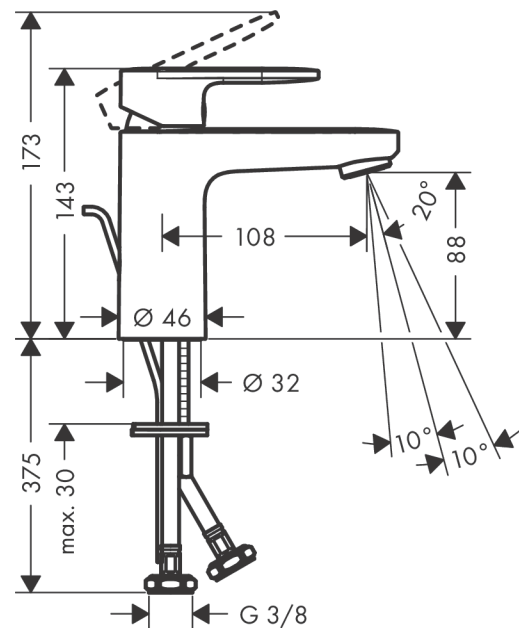

Scale drawing