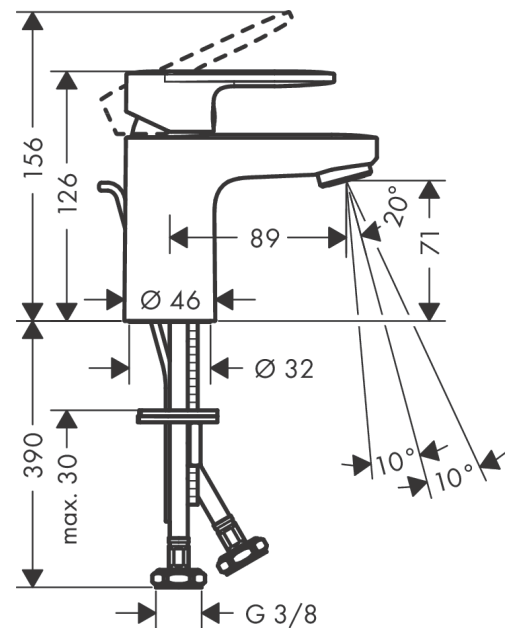

Vernis Blend

Single lever basin mixer 70 with pop-up waste set

Surfaces: **matt black**   Art. no. : **71550670**

Description

product features

- Consists of: single lever basin mixer, waste set
- ComfortZone 70 provides space for greater freedom of movement
- spout 89 mm long
- spout height: 71 mm
- free-standing installation
- Spray pattern: normal spray
- spray direction can be adjusted to minimise splash back
- Maximum flow rate (at 3 bar): 5 l/min
- Min. operating pressure: 1 bar
- Max. operating pressure: 10 bar
- ceramic cartridge
- pop-up waste set 1¼"
- Material waste set: synthetic
- WRAS 2101057

Article Details

Price excl. VAT

£ 102.54

Technology

Certificates

Product image

Scale drawing