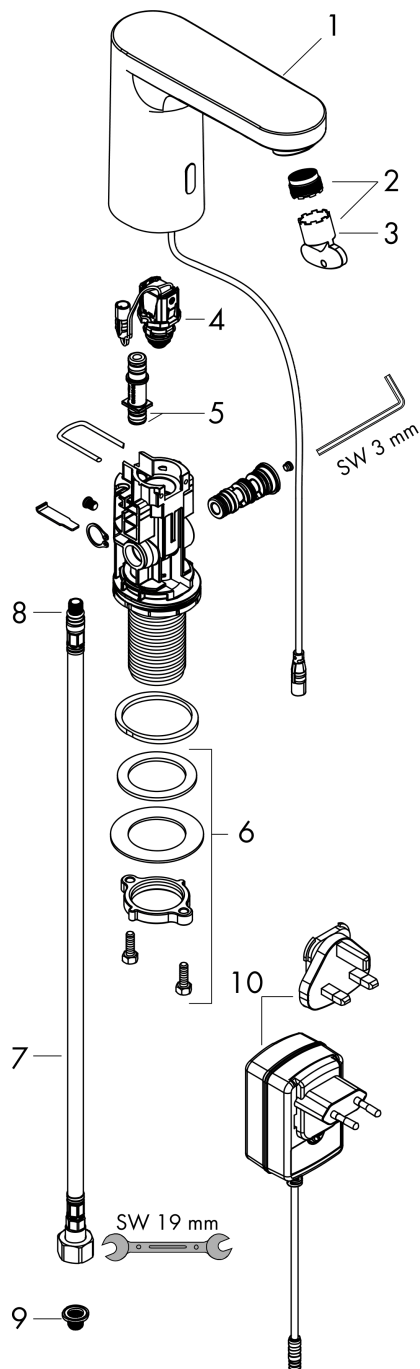

**Article Details**

Price excl. VAT

£ 201.67

**Technology****Certificates****kiwa**

**Vernis Blend**

**Electronic basin mixer for cold water or pre-adjusted water mains connection 230 V**

Surfaces: **chrome** Art. no. : **71504000**

**Product image**

**Scale drawing**

**Flowchart**

**Vernis Blend**

**Electronic basin mixer for cold water or pre-adjusted water mains connection 230 V**

Surfaces: **chrome** Art. no. : **71504000**

**Exploded Drawing**

## Vernis Blend

Electronic basin mixer for cold water or pre-adjusted water mains connection 230 V

Surfaces: **chrome** Art. no. : **71504000**

### Spare part list

Year of production: >09/21

Pos.	Description	Art. no.	Price	PU
1	mixer-hood	94468000	-	1
2	aerator M18x1 (5 l/min)	94451000	-	1
3	service tool	93750000	-	1
4	solenoid valve	94453000	-	1
5	O-ring 8x1,5	98423000	-	1
6	fixing set (Ø 32)	13961000	-	1
7	connection hose 450 mm M8x0,75 G3/8	93405000	-	1
8	O-ring 7x1,5	98422000	-	1
9	filter packing	95291000	-	1
10	transformer	94269000	-	1
a	Thermostat	15346000	-	1
b	fixation extension 35 mm	13898000	-	1