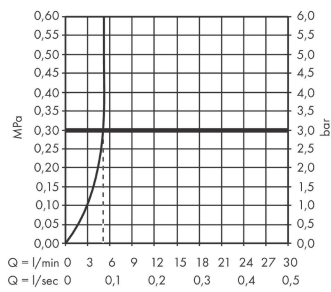

**Product image**

**Scale drawing**

**Flowchart**

**Vernis Blend**

**Electronic basin mixer for cold water or pre-adjusted water mains connection 230 V**

Surfaces: **chrome** Art. no. : **71504000**

**Exploded Drawing**