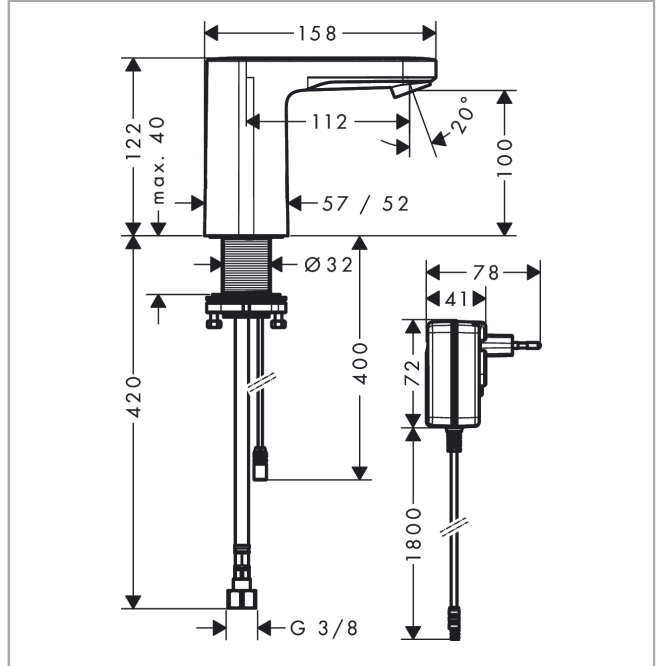

**Article Details**

Price excl. VAT

£ 201.67

**Technology****Certificates****kiwa**

**Vernis Blend**

**Electronic basin mixer for cold water or pre-adjusted water mains connection 230 V**

Surfaces: **chrome** Art. no. : **71504000**

**Product image**

**Scale drawing**

**Flowchart**

**Vernis Blend**

**Electronic basin mixer for cold water or pre-adjusted water mains connection 230 V**

Surfaces: **chrome** Art. no. : **71504000**

**Exploded Drawing**