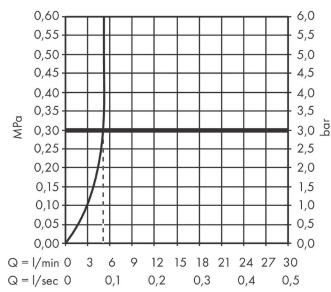

Product image

Scale drawing

Flowchart

Vernis Blend

Electronic basin mixer for cold water or pre-adjusted water battery operation

Surfaces: **chrome** Art. no. : **71503000**

Exploded Drawing

Year of production: **>05/21**