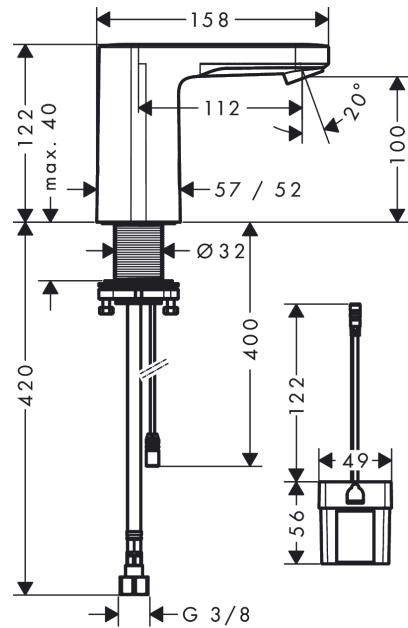

Product image

Scale drawing

Flowchart

Vernis Blend

Electronic basin mixer for cold water or pre-adjusted water battery operation

Surfaces: **chrome** Art. no. : **71503000**

Exploded Drawing

Year of production: **>05/21**

Vernis Blend

Electronic basin mixer for cold water or pre-adjusted water battery operation

Surfaces: **chrome** Art. no. : **71503000**

Spare part list

Year of production: >05/21

Pos.	Description	Art. no.	Price	PU
1	mixer-hood	94468000	-	1
2	aerator M18x1 (5 l/min)	94451000	-	1
3	service tool	93750000	-	1
4	solenoid valve	94453000	-	1
5	O-ring 8x1,5	98423000	-	1
6	fixing set (Ø 32)	13961000	-	1
7	connection hose 450 mm M8x0,75 G3/8	93405000	-	1
8	O-ring 7x1,5	98422000	-	1
9	filter packing	95291000	-	1
10	battery box	94455000	-	1
a	Thermostat	15346000	-	1
b	fixation extension 35 mm	13898000	-	1