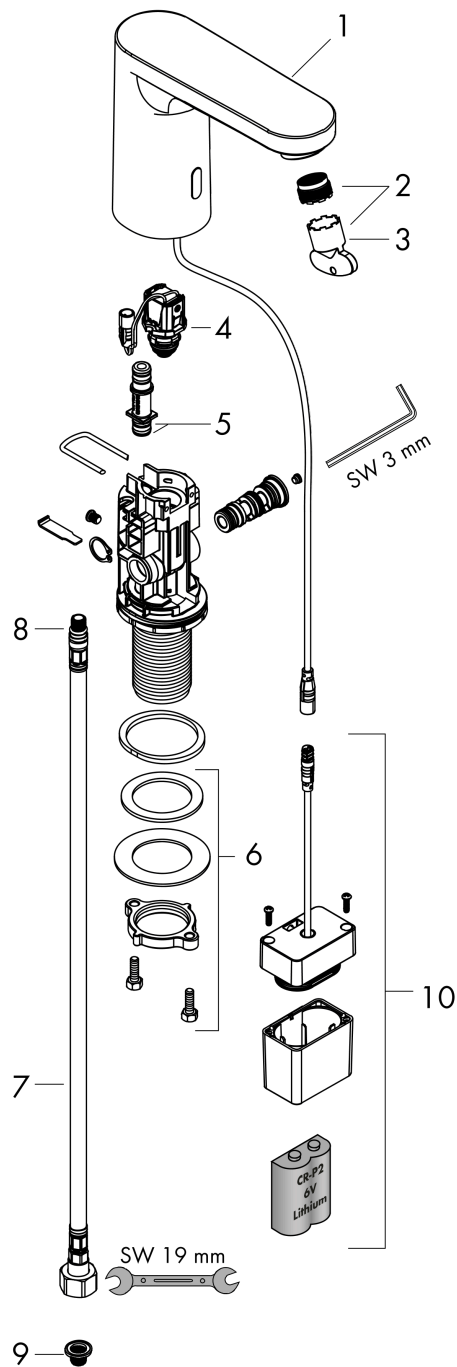

Product image

Scale drawing

Flowchart

Vernis Blend

Electronic basin mixer for cold water or pre-adjusted water battery operation

Surfaces: **chrome** Art. no. : **71503000**

Exploded Drawing

Year of production: **>05/21**

Vernis Blend

Electronic basin mixer for cold water or pre-adjusted water battery operation

Surfaces: **chrome** Art. no. : **71503000**

Spare part list

Year of production: >05/21

Pos.	Description	Art. no.	Price	PU
1	mixer-hood	94468000	-	1
2	aerator M18x1 (5 l/min)	94451000	-	1
3	service tool	93750000	-	1
4	solenoid valve	94453000	-	1
5	O-ring 8x1,5	98423000	-	1
6	fixing set (Ø 32)	13961000	-	1
7	connection hose 450 mm M8x0,75 G3/8	93405000	-	1
8	O-ring 7x1,5	98422000	-	1
9	filter packing	95291000	-	1
10	battery box	94455000	-	1
a	Thermostat	15346000	-	1
b	fixation extension 35 mm	13898000	-	1