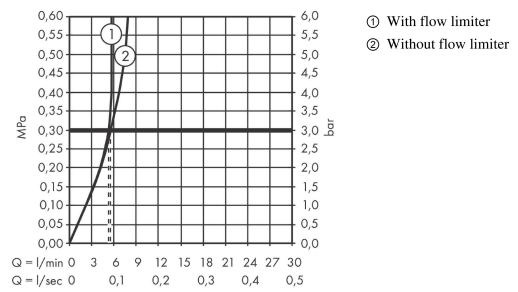

Vernis Blend

Electronic basin mixer for cold water or pre-adjusted water battery operation

Surfaces: **chrome** Art. no. : **71503000**

Product image

Scale drawing

Flowchart