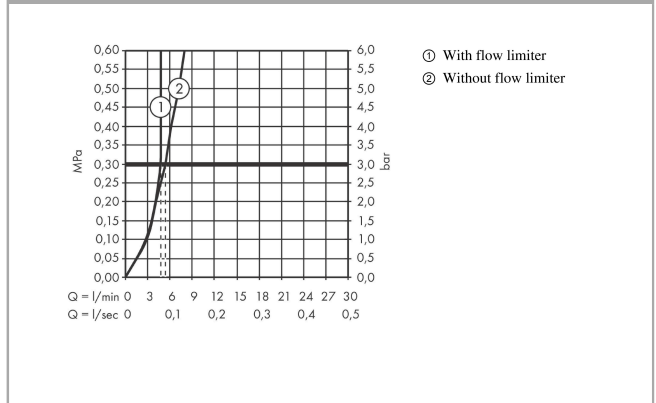

Product image

Scale drawing

Flowchart

Vernis Blend

Electronic basin mixer with temperature pre-adjustment battery operation

Surfaces: **chrome** Art. no. : **71502000**

Exploded Drawing

Year of production: >05/21