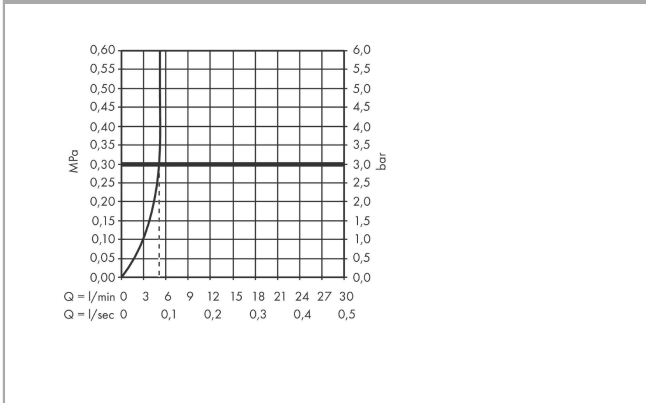

Product image

Scale drawing

Flowchart

Vernis Blend

Electronic basin mixer with temperature pre-adjustment battery operation

Surfaces: **chrome** Art. no. : **71502000**

Exploded Drawing

Year of production: >05/21