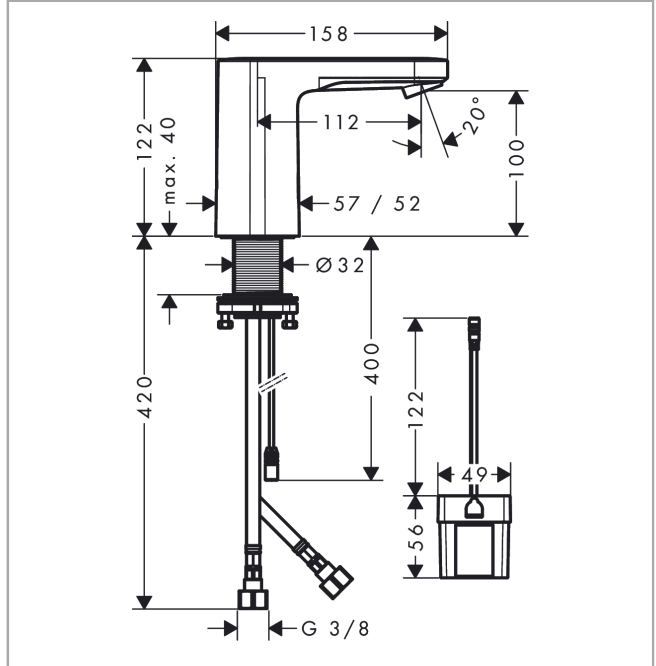

Product image

Scale drawing

Flowchart

Vernis Blend

Electronic basin mixer with temperature pre-adjustment battery operation

Surfaces: **chrome** Art. no. : **71502000**

Exploded Drawing

Year of production: >05/21