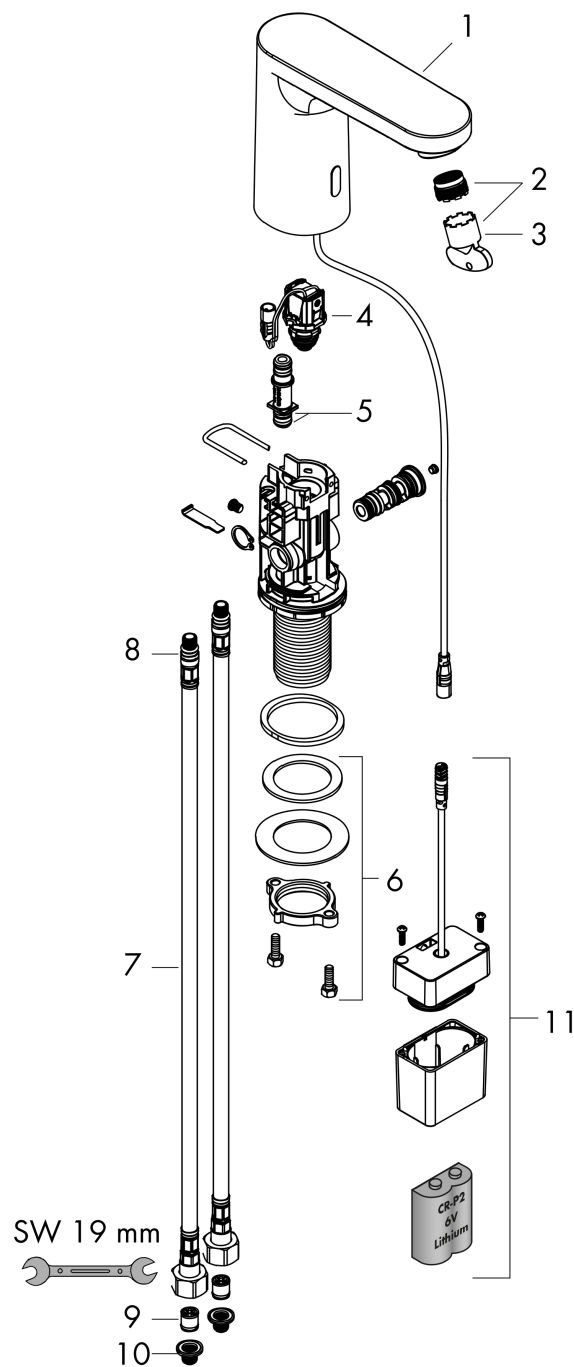

Product image

Scale drawing

Flowchart

Vernis Blend

Electronic basin mixer with temperature pre-adjustment battery operation

Surfaces: **chrome** Art. no. : **71502000**

Exploded Drawing

Year of production: >05/21

Vernis Blend

Electronic basin mixer with temperature pre-adjustment battery operation

Surfaces: **chrome** Art. no. : **71502000**

Spare part list

Year of production: >05/21

Pos.	Description	Art. no.	Price	PU
1	mixer-hood	94454000	-	1
2	aerator M18x1 (5 l/min)	94451000	-	1
3	service tool	93750000	-	1
4	solenoid valve	94453000	-	1
5	O-ring 8x1,5	98423000	-	1
6	fixing set (Ø 32)	13961000	-	1
7	connection hose 450 mm M8x0,75 G3/8	93405000	-	1
8	O-ring 7x1,5	98422000	-	1
9	non return valve DW 10	96456000	-	1
10	filter packing	95291000	-	1
11	battery box	94455000	-	1
a	Thermostat	15346000	-	1
b	fixation extension 35 mm	13898000	-	1
c	lever collar	97548000	-	1