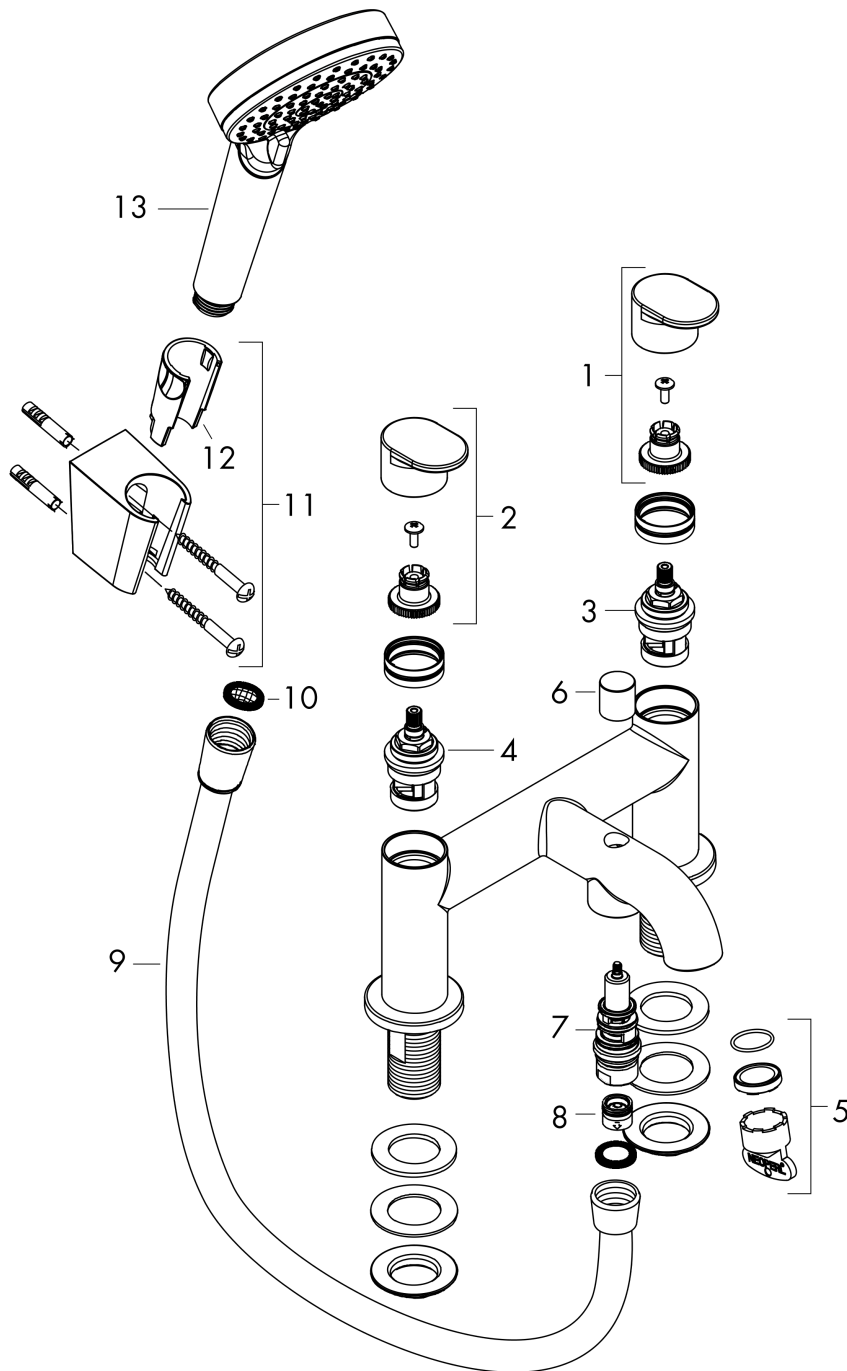

Vernis Blend

2-hole rim mounted bath mixer with diverter valve and Vernis Blend hand shower Vario

Surfaces: **matt black** Art. no. : **71461670**

Description

product features

- Consists of: 2-hole rim-mounted manual bath mixer, hand shower, shower holder, shower hose
- designed to run 2 outlets
- spout 110 mm long
- Centre distance: 180 mm
- Maximum flow rate (at 3 bar): 49.3 l/min
- Flow rate for bath spout (at 3 bar): 49.3 l/min
- Flow rate of hand shower (at 3 bar): 18.1 l/min
- ceramic shut-off cartridges hot/cold 90°
- Operating pressure from 0.2 bar
- diverter with automatic resetting
- diverter lockable
- Non-return valve
- with silencer
- Connection type: G 3/4

Article Details

Price excl. VAT

£ 255.01

Product image

Scale drawing

Vernis Blend

2-hole rim mounted bath mixer with diverter valve and Vernis Blend hand shower Vario

Surfaces: **matt black** Art. no. : **71461670**

Flowchart

Vernis Blend

2-hole rim mounted bath mixer with diverter valve and Vernis Blend hand shower Vario

Surfaces: **matt black** Art. no. : **71461670**

Exploded Drawing

Year of production: >04/21

Vernis Blend**2-hole rim mounted bath mixer with diverter valve and Vernis Blend hand shower Vario**Surfaces: **matt black** Art. no. : **71461670****Spare part list**

Year of production: >04/21

Pos.	Description	Art. no.	Price	PU
1	handle for cold water	93943670	-	1
2	handle for hot water	93942670	-	1
3	shut off unit left closing	93945000	-	1
4	shut off unit right closing	93944000	-	1
5	aerator cpl.	93947000	-	1
6	diverter knob	93949670	-	1
7	selector	93948000	-	1
8	non return valve	97980000	-	1
9	shower hose Isiflex'B 1,60 m	28276670	-	1
10	filter packing	94246000	-	1
11	shower holder	28331670	-	1
12	guide	98918000	-	1
13	handshower	26270670	-	1