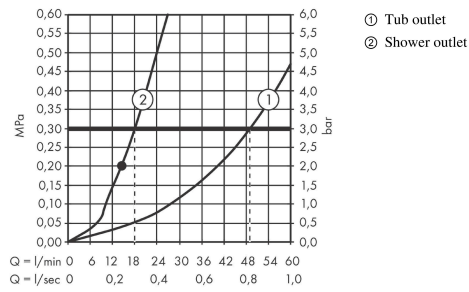

Vernis Blend

2-hole rim mounted bath mixer with diverter valve and Vernis Blend hand shower Vario

Surfaces: **matt black** Art. no. : **71461670**

Flowchart