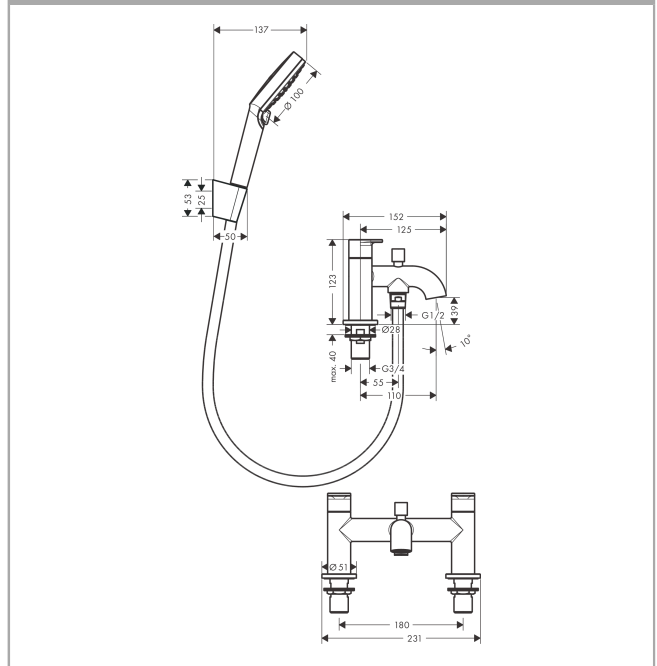

Vernis Blend

2-hole rim mounted bath mixer with diverter valve and Vernis Blend hand shower Vario

Surfaces: **matt black** Art. no. : **71461670**

Description

product features

- Consists of: 2-hole rim-mounted manual bath mixer, hand shower, shower holder, shower hose
- designed to run 2 outlets
- spout 110 mm long
- Centre distance: 180 mm
- Maximum flow rate (at 3 bar): 49.3 l/min
- Flow rate for bath spout (at 3 bar): 49.3 l/min
- Flow rate of hand shower (at 3 bar): 18.1 l/min
- ceramic shut-off cartridges hot/cold 90°
- Operating pressure from 0.2 bar
- diverter with automatic resetting
- diverter lockable
- Non-return valve
- with silencer
- Connection type: G 3/4

Article Details

Price excl. VAT

£ 255.01

Product image

Scale drawing

Vernis Blend

2-hole rim mounted bath mixer with diverter valve and Vernis Blend hand shower Vario

Surfaces: **matt black** Art. no. : **71461670**

Flowchart

Vernis Blend

2-hole rim mounted bath mixer with diverter valve and Vernis Blend hand shower Vario

Surfaces: **matt black** Art. no. : **71461670**

Exploded Drawing

Year of production: >04/21

Vernis Blend**2-hole rim mounted bath mixer with diverter valve and Vernis Blend hand shower Vario**Surfaces: **matt black** Art. no. : **71461670****Spare part list**

Year of production: >04/21

Pos.	Description	Art. no.	Price	PU
1	handle for cold water	93943670	-	1
2	handle for hot water	93942670	-	1
3	shut off unit left closing	93945000	-	1
4	shut off unit right closing	93944000	-	1
5	aerator cpl.	93947000	-	1
6	diverter knob	93949670	-	1
7	selector	93948000	-	1
8	non return valve	97980000	-	1
9	shower hose Isiflex'B 1,60 m	28276670	-	1
10	filter packing	94246000	-	1
11	shower holder	28331670	-	1
12	guide	98918000	-	1
13	handshower	26270670	-	1