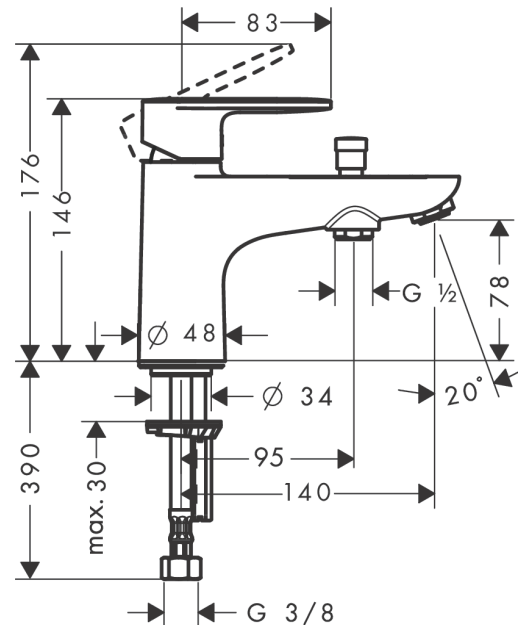

##### product features

- designed to run 2 outlets
- spout 140 mm long
- Spray type mixer: normal spray
- Maximum flow rate (at 3 bar): 20 l/min
- ceramic cartridge with 2 flow rates
- Maximum temperature can be adjusted on installation
- diverter with automatic resetting
- protected against backflow, according to DIN EN 1717
- Connection type: 3/8" hose connections

#### Scale drawing