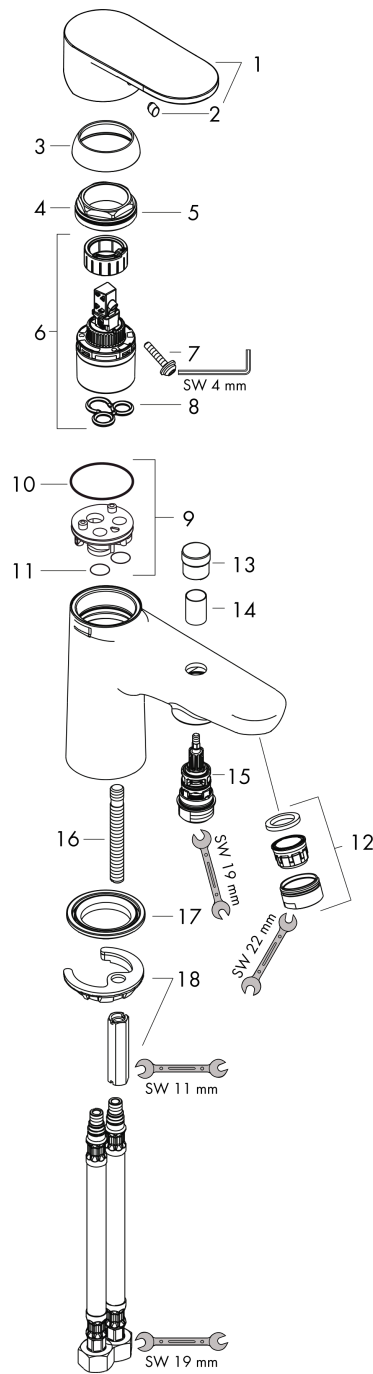

Vernis Blend
Single lever bath and shower mixer Monotrou
 Surfaces: **chrome** Art. no. : **71444000**

Flowchart

Vernis Blend
Single lever bath and shower mixer Monotrou
 Surfaces: **chrome** Art. no. : **71444000**

Exploded Drawing

Year of production: >04/21

Vernis Blend
Single lever bath and shower mixer Monotrou
 Surfaces: **chrome** Art. no. : **71444000**

Spare part list

Year of production: >04/21

Pos.	Description	Art. no.	Price	PU
1	handle	93715000	-	1
2	screw cover	96338000	-	1
3	flange	97406000	-	1
4	nut	95870000	-	1
5	O-ring 33x2	98154000	-	1
6	cartridge, assy	92730000	-	1
7	locking screw for handle	95140000	-	1
8	seal	95008000	-	1
9	O-Ring 32x2	98193000	-	1
10	adapter for cartridge	97773000	-	1
11	O-ring 9x1,8	98118000	-	1
12	aerator M24x1 (38 l/min)	95871000	-	1
13	diverter knob	97981000	-	1
14	sleeve	97979000	-	1
15	selector	97978000	-	1
16	screw M8 x 68	97736000	-	1
17	seal	97608000	-	1
18	fixing set	96016000	-	1