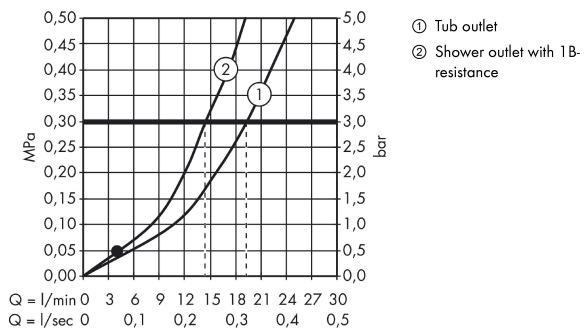

Vernis Blend
Single lever bath and shower mixer Monotrou
 Surfaces: **chrome** Art. no. : **71444000**

Flowchart

Vernis Blend
Single lever bath and shower mixer Monotrou
 Surfaces: **chrome** Art. no. : **71444000**

Exploded Drawing

Year of production: >04/21

Vernis Blend
Single lever bath and shower mixer Monotrou
 Surfaces: **chrome** Art. no. : **71444000**

Spare part list

Year of production: >04/21

Pos.	Description	Art. no.	Price	PU
1	handle	93715000	-	1
2	screw cover	96338000	-	1
3	flange	97406000	-	1
4	nut	95870000	-	1
5	O-ring 33x2	98154000	-	1
6	cartridge, assy	92730000	-	1
7	locking screw for handle	95140000	-	1
8	seal	95008000	-	1
9	O-Ring 32x2	98193000	-	1
10	adapter for cartridge	97773000	-	1
11	O-ring 9x1,8	98118000	-	1
12	aerator M24x1 (38 l/min)	95871000	-	1
13	diverter knob	97981000	-	1
14	sleeve	97979000	-	1
15	selector	97978000	-	1
16	screw M8 x 68	97736000	-	1
17	seal	97608000	-	1
18	fixing set	96016000	-	1