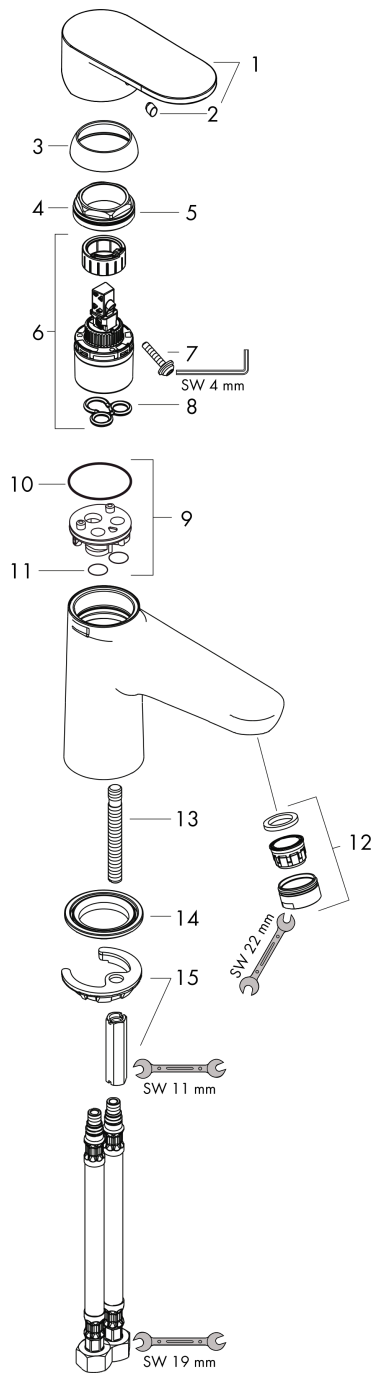

#### product features

- designed to run 1 function
- spout 130 mm long
- Spray type mixer: normal spray
- Maximum flow rate (at 3 bar): 20 l/min
- ceramic cartridge
- Maximum temperature can be adjusted on installation
- Noise class: I
- Connection type: 3/8" hose connections

### Scale drawing

### Flowchart

**Vernis Blend**  
**Single lever bath mixer Monotrou**  
 Surfaces: **chrome** Art. no. : **71443000**

**Exploded Drawing**

Year of production: >04/21

**Vernis Blend****Single lever bath mixer Monotrou**Surfaces: **chrome** Art. no. : **71443000****Spare part list**

Year of production: &gt;04/21

Pos.	Description	Art. no.	Price	PU
1	handle	93715000	-	1
2	screw cover	96338000	-	1
3	flange	97406000	-	1
4	nut	95870000	-	1
5	O-ring 33x2	98154000	-	1
6	cartridge, assy	92730000	-	1
7	locking screw for handle	95140000	-	1
8	seal	95008000	-	1
9	adapter for cartridge	97773000	-	1
10	O-Ring 32x2	98193000	-	1
11	O-ring 9x1,8	98118000	-	1
12	aerator M24x1 (38 l/min)	95871000	-	1
13	screw M8 x 68	97736000	-	1
14	seal	97608000	-	1
15	fixing set	96016000	-	1