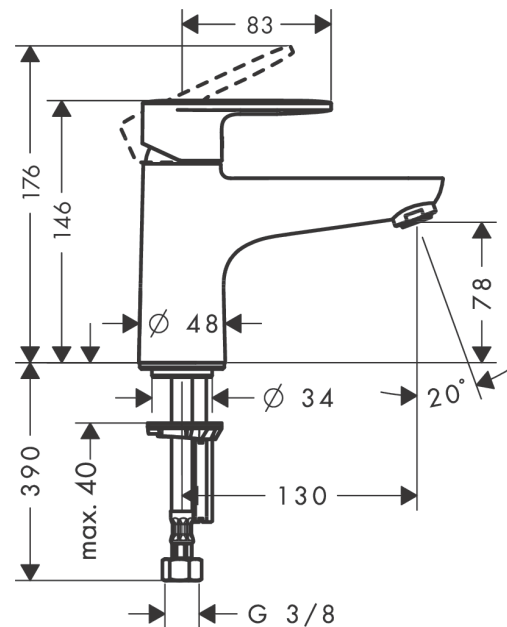

#### product features

- designed to run 1 function
- spout 130 mm long
- Spray type mixer: normal spray
- Maximum flow rate (at 3 bar): 20 l/min
- ceramic cartridge
- Maximum temperature can be adjusted on installation
- Noise class: I
- Connection type: 3/8" hose connections

### Scale drawing

Year of production: &gt;04/21

Pos.	Description	Art. no.	Price	PU
1	handle	93715000	-	1
2	screw cover	96338000	-	1
3	flange	97406000	-	1
4	nut	95870000	-	1
5	O-ring 33x2	98154000	-	1
6	cartridge, assy	92730000	-	1
7	locking screw for handle	95140000	-	1
8	seal	95008000	-	1
9	adapter for cartridge	97773000	-	1
10	O-Ring 32x2	98193000	-	1
11	O-ring 9x1,8	98118000	-	1
12	aerator M24x1 (38 l/min)	95871000	-	1
13	screw M8 x 68	97736000	-	1
14	seal	97608000	-	1
15	fixing set	96016000	-	1