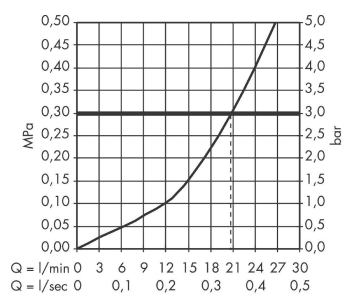

Vernis Blend
Single lever bath mixer Monotrou
Surfaces: **chrome** Art. no. : **71443000**

Description

product features

- designed to run 1 function
- spout 130 mm long
- Spray type mixer: normal spray
- Maximum flow rate (at 3 bar): 20 l/min
- ceramic cartridge
- Maximum temperature can be adjusted on installation
- Noise class: I
- Connection type: 3/8" hose connections

Article Details

Price excl. VAT

£ 139.10

Certificates

Product image

Scale drawing

Flowchart