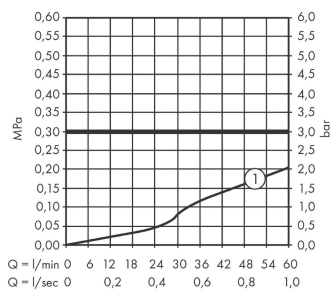

Vernis Blend

2-hole rim mounted bath mixer

Surfaces: **matt black** Art. no. : **71442670**

Description

product features

- designed to run 1 function
- spout 110 mm long
- Centre distance: 180 mm
- ceramic shut-off cartridges hot/cold 90°
- Operating pressure from 0.2 bar
- Connection type: G 3/4
- WRAS 2204079

Article Details

Price excl. VAT

£ 202.41

Certificates

Product image

Scale drawing

Flowchart

Vernis Blend
2-hole rim mounted bath mixer
 Surfaces: **matt black** Art. no. : **71442670**