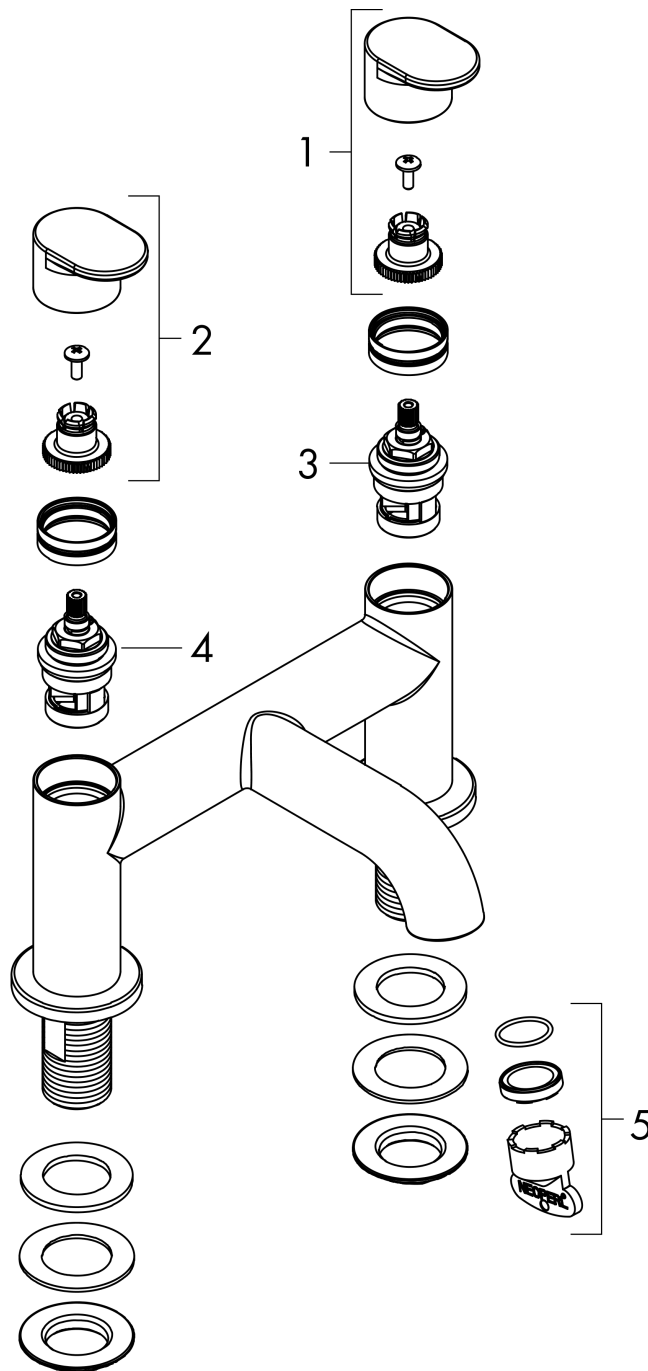

Vernis Blend

2-hole rim mounted bath mixer

Surfaces: **matt black** Art. no. : **71442670**

Description

product features

- designed to run 1 function
- spout 110 mm long
- Centre distance: 180 mm
- ceramic shut-off cartridges hot/cold 90°
- Operating pressure from 0.2 bar
- Connection type: G 3/4
- WRAS 2204079

Article Details

Price excl. VAT

£ 202.41

Certificates

Product image

Scale drawing

Flowchart

Vernis Blend
2-hole rim mounted bath mixer
 Surfaces: **matt black** Art. no. : **71442670**

Exploded Drawing

Year of production: >04/21

Vernis Blend

2-hole rim mounted bath mixer

Surfaces: **matt black** Art. no. : **71442670**

Spare part list

Year of production: >04/21

Pos.	Description	Art. no.	Price	PU
1	handle for cold water	93943670	-	1
2	handle for hot water	93942670	-	1
3	shut off unit left closing	93945000	-	1
4	shut off unit right closing	93944000	-	1
5	aerator cpl.	93947000	-	1