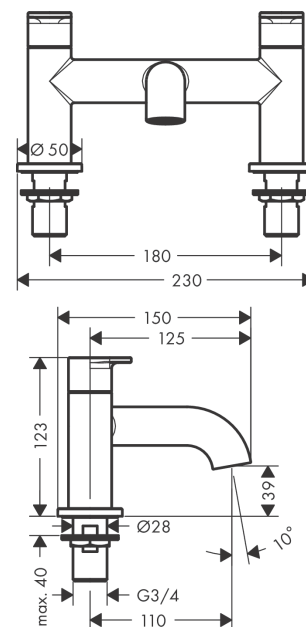

Vernis Blend

2-hole rim mounted bath mixer

Surfaces: **matt black** Art. no. : **71442670**

Description

product features

- designed to run 1 function
- spout 110 mm long
- Centre distance: 180 mm
- ceramic shut-off cartridges hot/cold 90°
- Operating pressure from 0.2 bar
- Connection type: G 3/4
- WRAS 2204079

Article Details

Price excl. VAT

£ 202.41

Certificates

Product image

Scale drawing

Flowchart

Vernis Blend
2-hole rim mounted bath mixer
 Surfaces: **matt black** Art. no. : **71442670**

Exploded Drawing

Year of production: >04/21

Vernis Blend

2-hole rim mounted bath mixer

Surfaces: **matt black** Art. no. : **71442670**

Spare part list

Year of production: >04/21

Pos.	Description	Art. no.	Price	PU
1	handle for cold water	93943670	-	1
2	handle for hot water	93942670	-	1
3	shut off unit left closing	93945000	-	1
4	shut off unit right closing	93944000	-	1
5	aerator cpl.	93947000	-	1