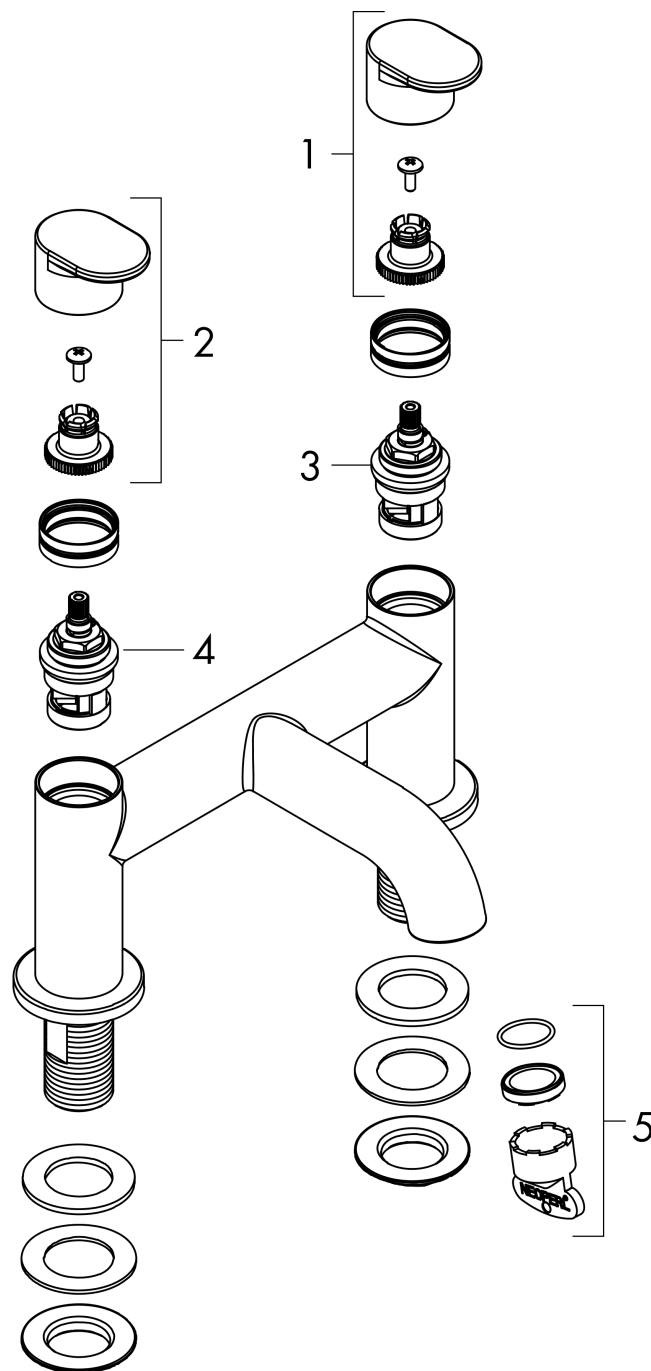

**Vernis Blend**  
**2-hole rim mounted bath mixer**  
 Surfaces: **chrome** Art. no. : **71442000**

**Description**

**product features**

- designed to run 1 function
- spout 110 mm long
- Connection type: G 3/4
- Centre distance: 180 mm
- ceramic shut-off cartridges hot/cold 90°
- Operating pressure from 0.2 bar

**Article Details**

Price excl. VAT £ 135.00

**Product image**

**Scale drawing**

**Flowchart**

**Vernis Blend**  
**2-hole rim mounted bath mixer**  
 Surfaces: **chrome** Art. no. : **71442000**

**Exploded Drawing**

Year of production: >04/21

**Vernis Blend**  
**2-hole rim mounted bath mixer**  
 Surfaces: **chrome** Art. no. : **71442000**

**Spare part list**

Year of production: >04/21

<b>Pos.</b>	<b>Description</b>	<b>Art. no.</b>	<b>Price</b>	<b>PU</b>
1	handle for cold water	93943000	-	1
2	handle for hot water	93942000	-	1
3	shut off unit left closing	93945000	-	1
4	shut off unit right closing	93944000	-	1
5	aerator cpl.	93947000	-	1