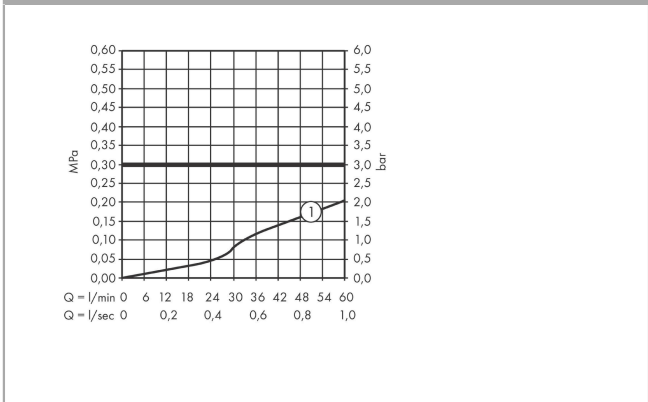

**Vernis Blend**  
**2-hole rim mounted bath mixer**  
 Surfaces: **chrome** Art. no. : **71442000**

**Description**

**product features**

- designed to run 1 function
- spout 110 mm long
- Connection type: G 3/4
- Centre distance: 180 mm
- ceramic shut-off cartridges hot/cold 90°
- Operating pressure from 0.2 bar

**Article Details**

Price excl. VAT £ 135.00

**Product image**

**Scale drawing**

**Flowchart**

**Vernis Blend**  
**2-hole rim mounted bath mixer**  
 Surfaces: **chrome** Art. no. : **71442000**

**Exploded Drawing**