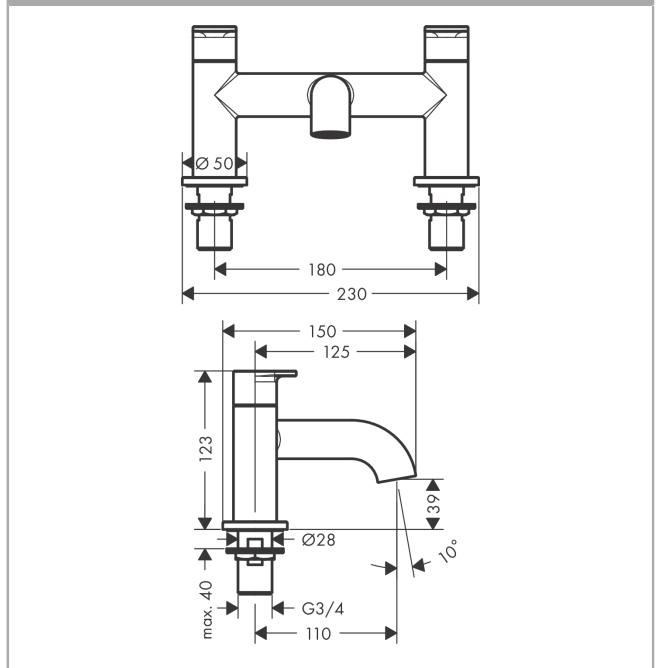

**Vernis Blend**  
**2-hole rim mounted bath mixer**  
 Surfaces: **chrome** Art. no. : **71442000**

**Description**

**product features**

- designed to run 1 function
- spout 110 mm long
- Connection type: G 3/4
- Centre distance: 180 mm
- ceramic shut-off cartridges hot/cold 90°
- Operating pressure from 0.2 bar

**Article Details**

Price excl. VAT £ 135.00

**Product image**

**Scale drawing**

**Flowchart**

**Vernis Blend**  
**2-hole rim mounted bath mixer**  
 Surfaces: **chrome** Art. no. : **71442000**

**Exploded Drawing**

Year of production: >04/21

**Vernis Blend**  
**2-hole rim mounted bath mixer**  
 Surfaces: **chrome** Art. no. : **71442000**

**Spare part list**

Year of production: >04/21

<b>Pos.</b>	<b>Description</b>	<b>Art. no.</b>	<b>Price</b>	<b>PU</b>
1	handle for cold water	93943000	-	1
2	handle for hot water	93942000	-	1
3	shut off unit left closing	93945000	-	1
4	shut off unit right closing	93944000	-	1
5	aerator cpl.	93947000	-	1