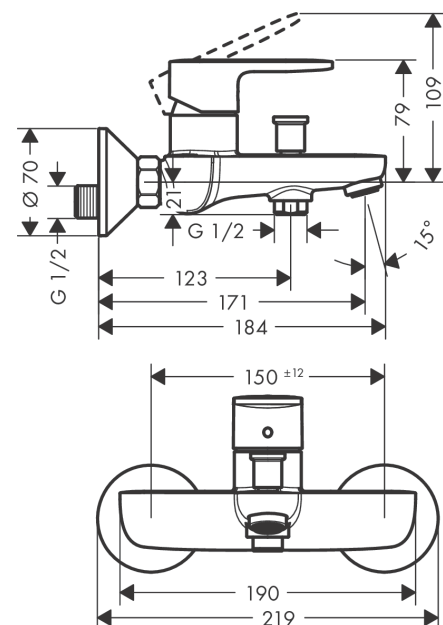

Vernis Blend

Single lever bath mixer for exposed installation

Surfaces: **matt black** Art. no. : **71440670**

Description

product features

- designed to run 2 outlets
- spout 171 mm long
- Centre distance: 150 mm ± 12 mm
- Spray type mixer: normal spray
- Maximum flow rate (at 3 bar): 22.5 l/min
- Flow rate for bath spout (at 3 bar): 22.5 l/min
- Flow rate of hand shower (at 3 bar): 15.7 l/min
- ceramic cartridge
- Maximum temperature can be adjusted on installation
- diverter with automatic resetting
- with silencer
- exposed design allows easy installation, all working parts are outside of the wall
- Noise class: II
- Connection type: S connections
- Min. operating pressure: 1 bar
- Max. operating pressure: 10 bar

Article Details

Price excl. VAT

£ 149.80

Technology

Certificates

Product image

Scale drawing

Vernis Blend
Single lever bath mixer for exposed installation
 Surfaces: **matt black** Art. no. : **71440670**