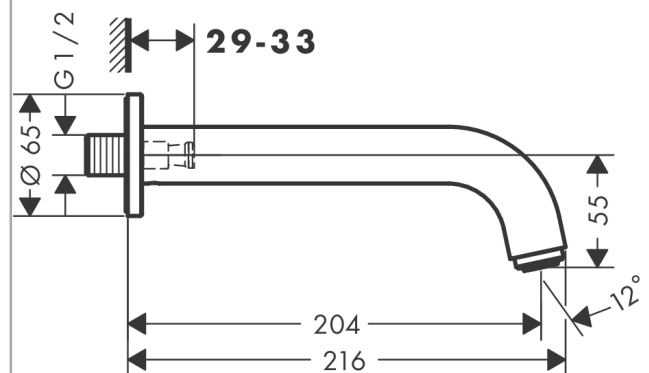

Vernis Blend

Bath spout

Surfaces: **chrome** Art. no. : **71420000**

Description

product features

- exposed design allows easy installation, all working parts are outside of the wall
- with escutcheon
- spout 204 mm long
- wall-mounted
- Maximum flow rate (at 3 bar): 21.7 l/min
- normal spray
- WRAS 2111011

Article Details

Price excl. VAT

£ 82.04

Technology

Certificates

Product image

Scale drawing

Flowchart

The consumption was measured in combination with the appropriate fittings (thermostat/mixer/ in-wall valve) to reflect actual application in practice.

Vernis Blend
 Bath spout
 Surfaces: chrome Art. no. : 71420000

Exploded Drawing

Year of production: >01/21

Vernis Blend

Bath spout

Surfaces: **chrome** Art. no. : **71420000**

Spare part list

Year of production: >01/21

Pos.	Description	Art. no.	Price	PU
1	aerator M24x1 (38 l/min)	92513000	-	1
2	hollow set screw M5x5	98446000	-	1
3	connecting thread G½	93726000	-	1
4	O-ring 13x2	98128000	-	1