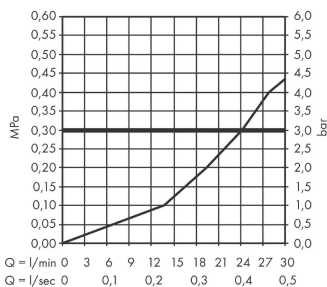

Vernis Blend

Bath spout

Surfaces: **chrome** Art. no. : **71420000**

Description

product features

- exposed design allows easy installation, all working parts are outside of the wall
- with escutcheon
- spout 204 mm long
- wall-mounted
- Maximum flow rate (at 3 bar): 21.7 l/min
- normal spray
- WRAS 2111011

Article Details

Price excl. VAT

£ 82.04

Technology

Certificates

Product image

Scale drawing

Flowchart