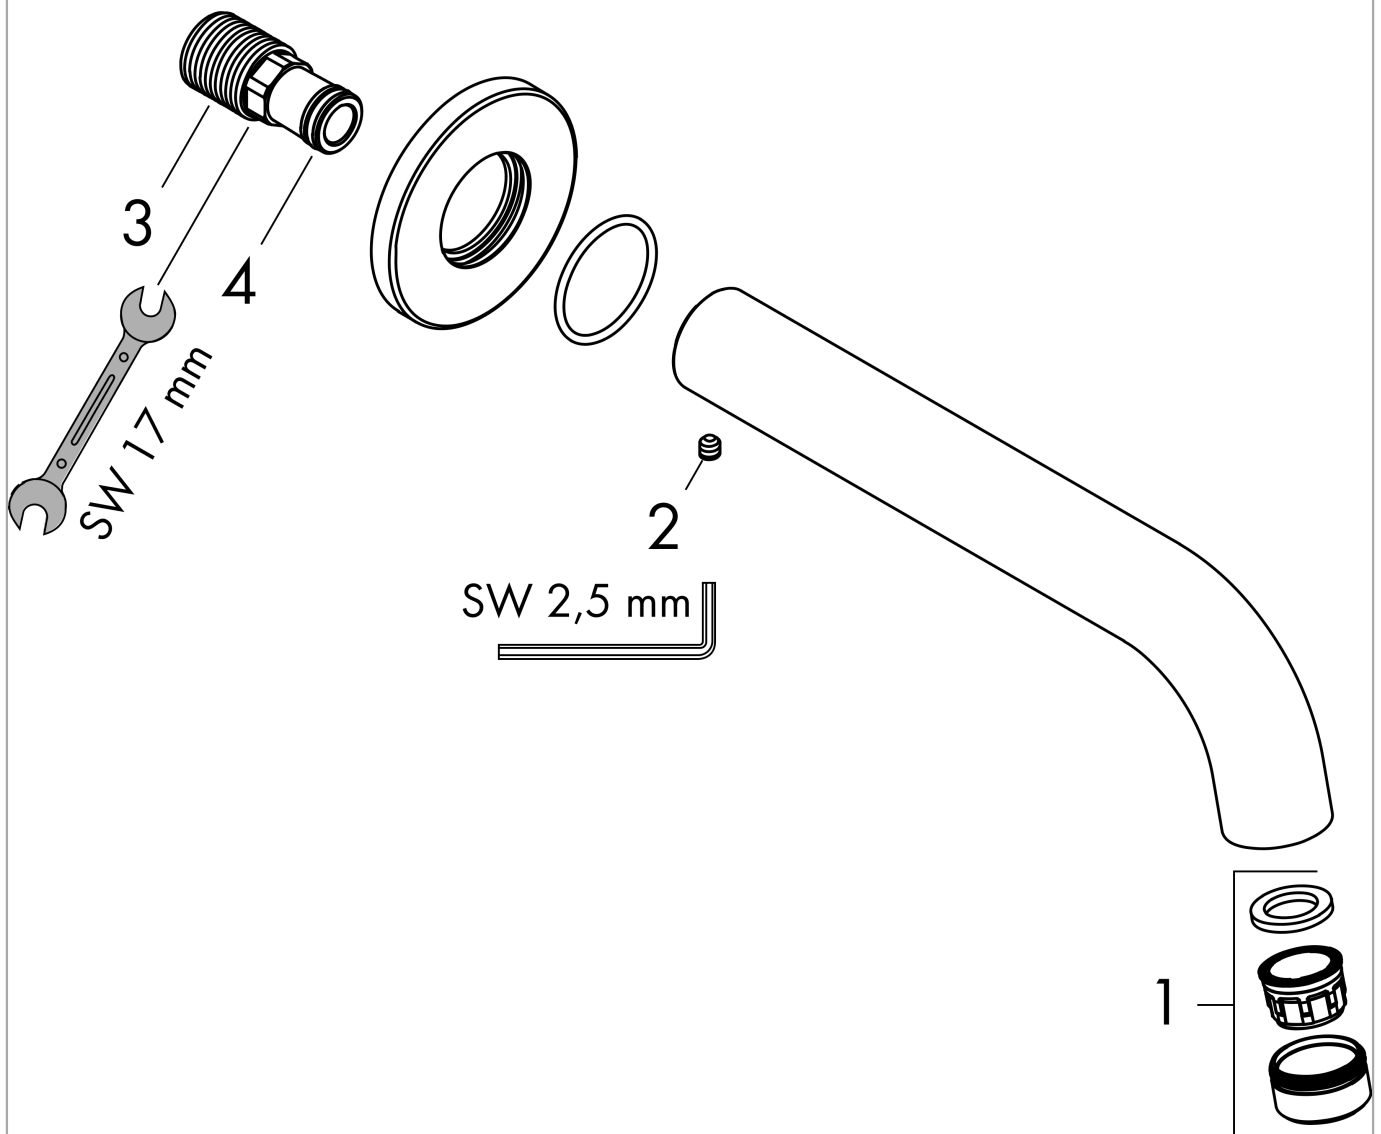

Vernis Blend

Bath spout

Surfaces: **chrome** Art. no. : **71420000**

Description

product features

- exposed design allows easy installation, all working parts are outside of the wall
- with escutcheon
- spout 204 mm long
- wall-mounted
- Maximum flow rate (at 3 bar): 21.7 l/min
- normal spray
- WRAS 2111011

Article Details

Price excl. VAT

£ 82.04

Technology

Certificates

Product image

Scale drawing

Flowchart

The consumption was measured in combination with the appropriate fittings (thermostat/mixer/ in-wall valve) to reflect actual application in practice.

Vernis Blend
 Bath spout
 Surfaces: chrome Art. no. : 71420000

Exploded Drawing

Year of production: >01/21

Vernis Blend

Bath spout

Surfaces: **chrome** Art. no. : **71420000**

Spare part list

Year of production: >01/21

Pos.	Description	Art. no.	Price	PU
1	aerator M24x1 (38 l/min)	92513000	-	1
2	hollow set screw M5x5	98446000	-	1
3	connecting thread G½	93726000	-	1
4	O-ring 13x2	98128000	-	1