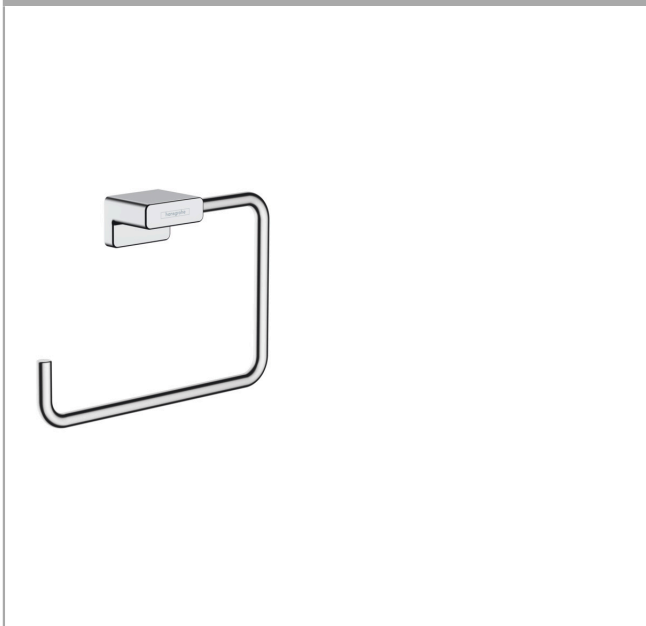

AddStoris
Towel ring
 Surfaces: **chrome** Art. no. : **41754000**

Description

product features

- wall-mounted
- Material: metal
- swivelling
- with mounting material
- concealed fastening
- Drilling distance: 26 mm
- Diameter drill hole: 6 mm

Article Details

Price excl. VAT £ 33.89

Design awards

reddot winner 2021

Product image

Scale drawing