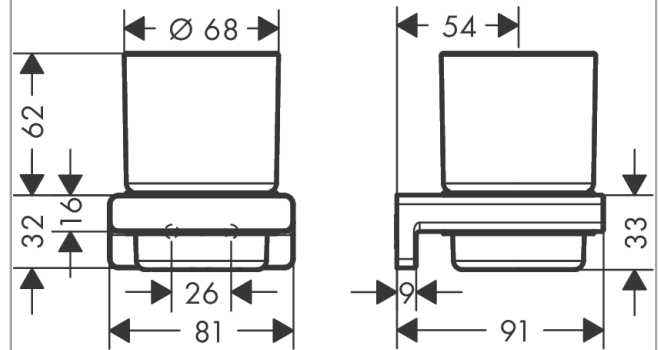

AddStoris
Toothbrush tumbler
 Surfaces: **matt black** Art. no. : **41749670**

Description

product features

- wall-mounted
- Material: matt glass
- Material holder: metal
- with mounting material
- concealed fastening
- Drilling distance: 26 mm
- Diameter drill hole: 6 mm

Article Details

Price excl. VAT £ 47.40

Design awards

reddot winner 2021

Product image

Scale drawing

AddStoris
Toothbrush tumbler
 Surfaces: **matt black** Art. no. : **41749670**

Exploded Drawing

Year of production: >04/21

AddStoris
Toothbrush tumbler
 Surfaces: **matt black** Art. no. : **41749670**

Spare part list

Year of production: >04/21

Pos.	Description	Art. no.	Price	PU
1	mounting set	40915000	-	1