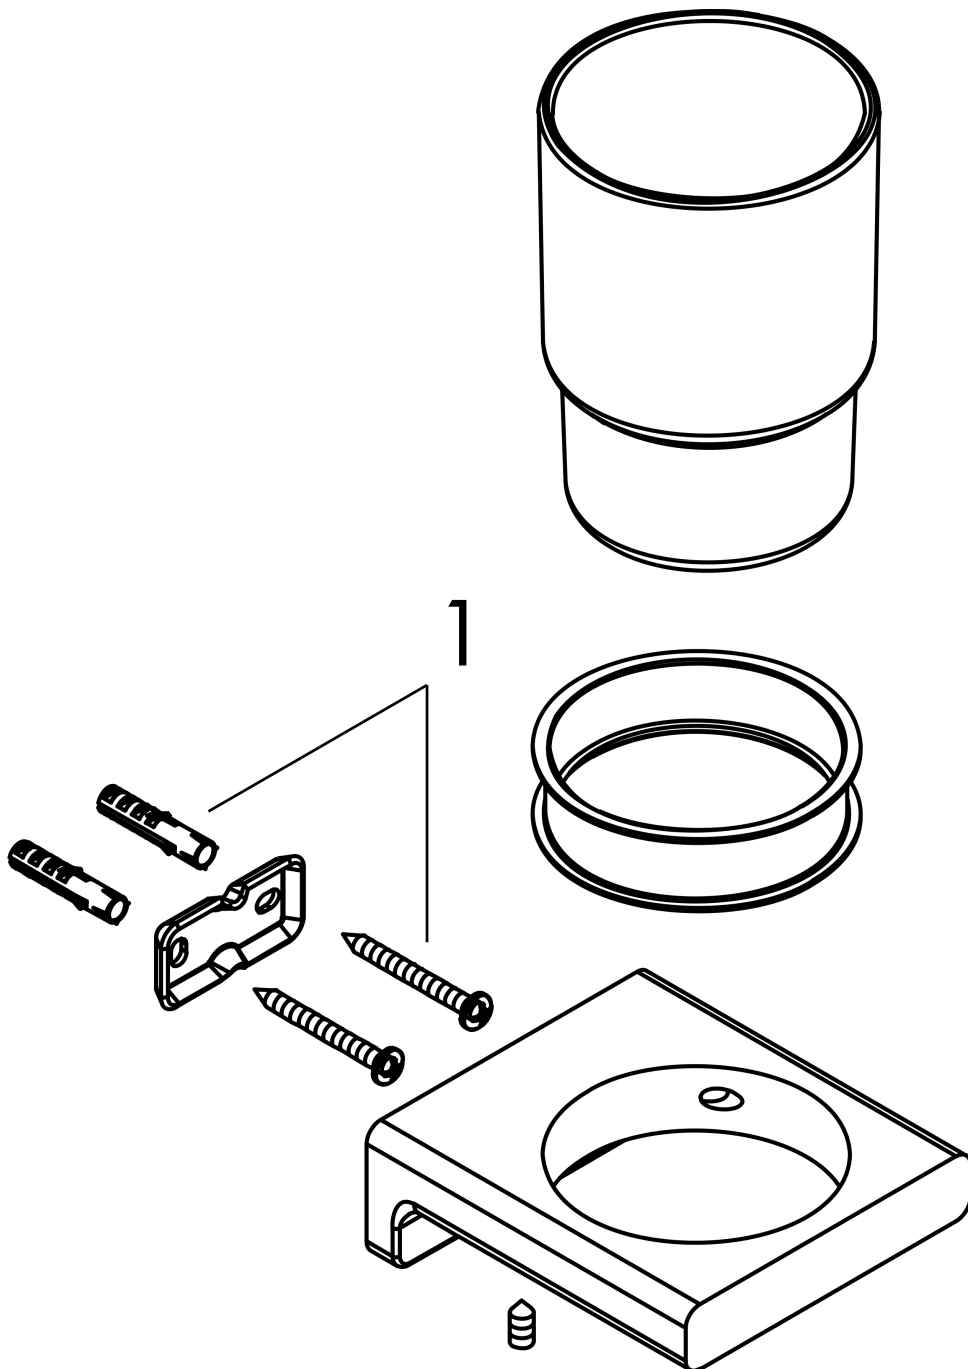

AddStoris
Toothbrush tumbler
 Surfaces: **chrome** Art. no. : **41749000**

Description

product features

- wall-mounted
- Material: matt glass
- Material holder: metal
- with mounting material
- concealed fastening
- Drilling distance: 26 mm
- Diameter drill hole: 6 mm

Article Details

Price excl. VAT £ 33.89

Design awards

reddot winner 2021

Product image

Scale drawing

AddStoris
Toothbrush tumbler
 Surfaces: **chrome** Art. no. : **41749000**

Exploded Drawing

Year of production: >04/21

AddStoris
Toothbrush tumbler
 Surfaces: **chrome** Art. no. : **41749000**

Spare part list

Year of production: >04/21

Pos.	Description	Art. no.	Price	PU
1	mounting set	40915000	-	1