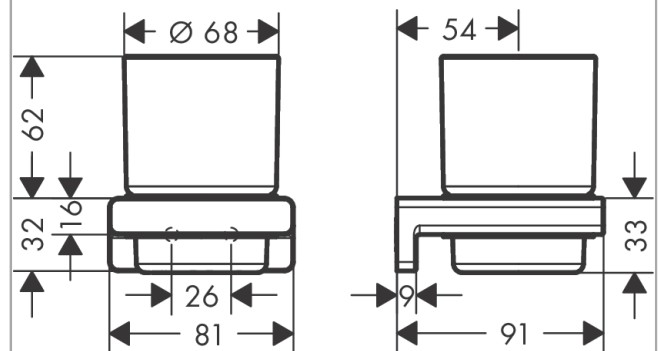

AddStoris
Toothbrush tumbler
 Surfaces: **chrome** Art. no. : **41749000**

Description

product features

- wall-mounted
- Material: matt glass
- Material holder: metal
- with mounting material
- concealed fastening
- Drilling distance: 26 mm
- Diameter drill hole: 6 mm

Article Details

Price excl. VAT £ 33.89

Design awards

reddot winner 2021

Product image

Scale drawing

AddStoris
Toothbrush tumbler
 Surfaces: **chrome** Art. no. : **41749000**

Exploded Drawing

Year of production: >04/21

AddStoris
Toothbrush tumbler
 Surfaces: **chrome** Art. no. : **41749000**

Spare part list

Year of production: >04/21

Pos.	Description	Art. no.	Price	PU
1	mounting set	40915000	-	1