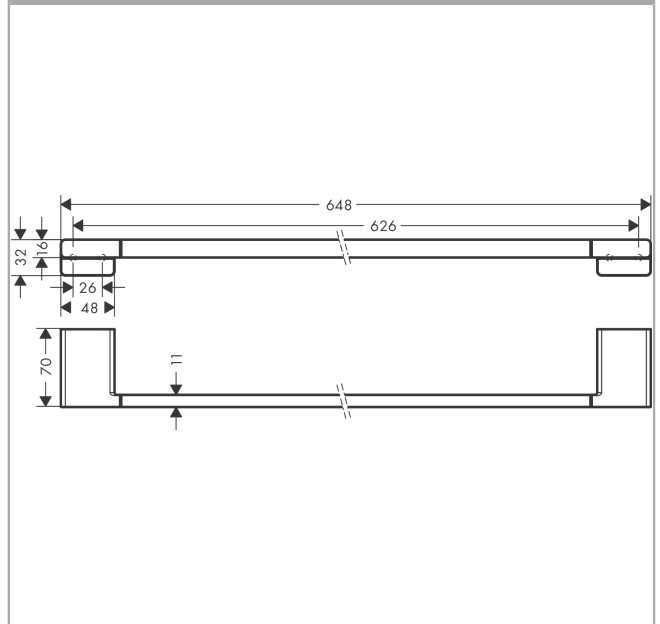

AddStoris
Bath towel rail
 Surfaces: **matt black** Art. no. : **41747670**

Description

product features

- wall-mounted
- Material: metal
- Material holder: metal
- Length: 648 mm
- with mounting material
- concealed fastening
- Drilling distance: 626 mm
- Diameter drill hole: 6 mm

Article Details

Price excl. VAT £ 76.10

Design awards

reddot winner 2021

Product image

Scale drawing

AddStoris
Bath towel rail
Surfaces: **matt black** Art. no. : **41747670**

Exploded Drawing

Year of production: >04/21

AddStoris
Bath towel rail
 Surfaces: **matt black** Art. no. : **41747670**

Spare part list

Year of production: >04/21

Pos.	Description	Art. no.	Price	PU
1	mounting set	40915000	-	1