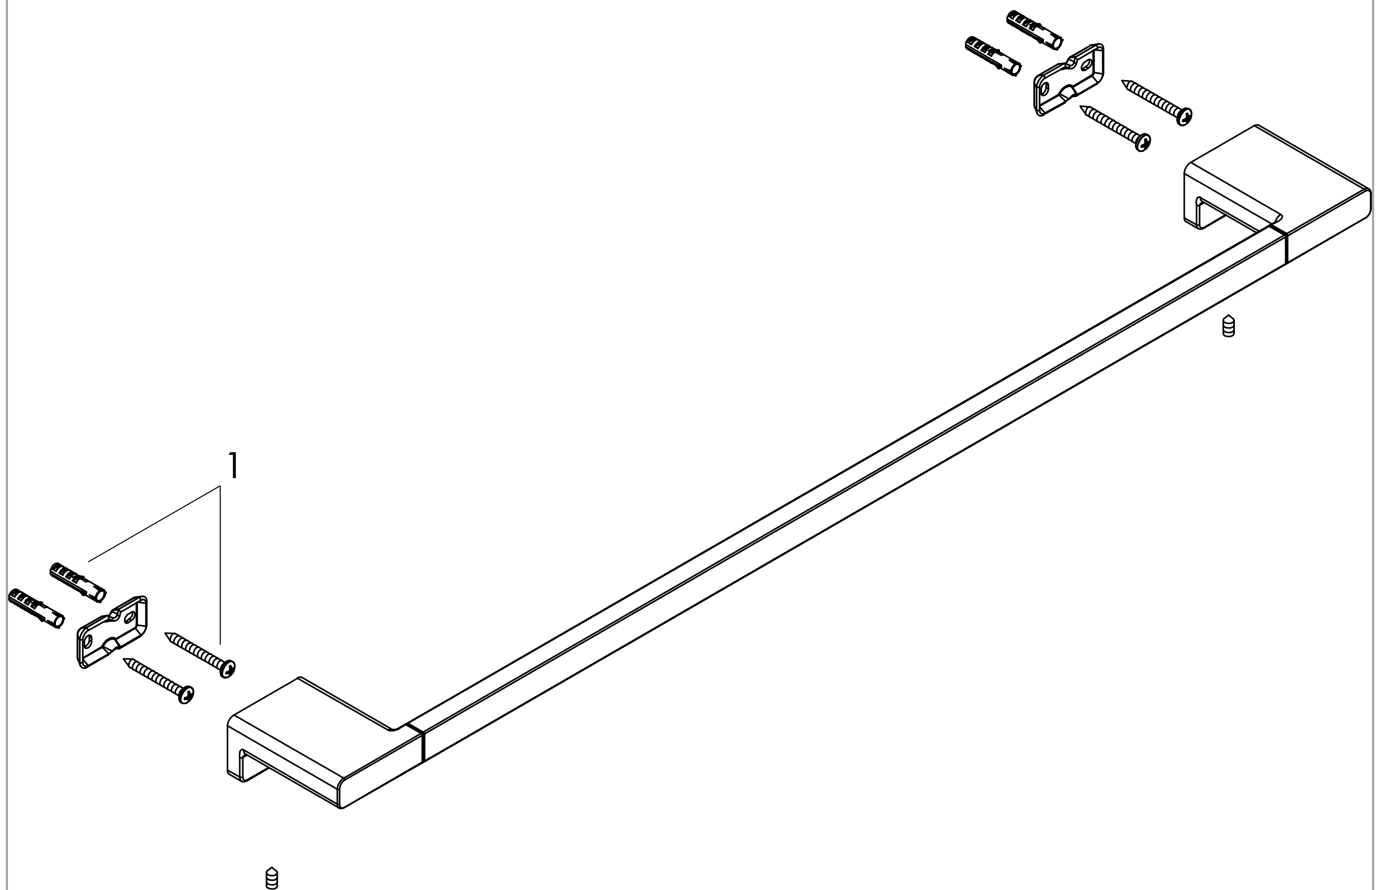

AddStoris
Bath towel rail
 Surfaces: **matt black** Art. no. : **41747670**

Description

product features

- wall-mounted
- Material: metal
- Material holder: metal
- Length: 648 mm
- with mounting material
- concealed fastening
- Drilling distance: 626 mm
- Diameter drill hole: 6 mm

Article Details

Price excl. VAT £ 76.10

Design awards

reddot winner 2021

Product image

Scale drawing

AddStoris
Bath towel rail
Surfaces: **matt black** Art. no. : **41747670**

Exploded Drawing

Year of production: >04/21

AddStoris
Bath towel rail
 Surfaces: **matt black** Art. no. : **41747670**

Spare part list

Year of production: >04/21

Pos.	Description	Art. no.	Price	PU
1	mounting set	40915000	-	1