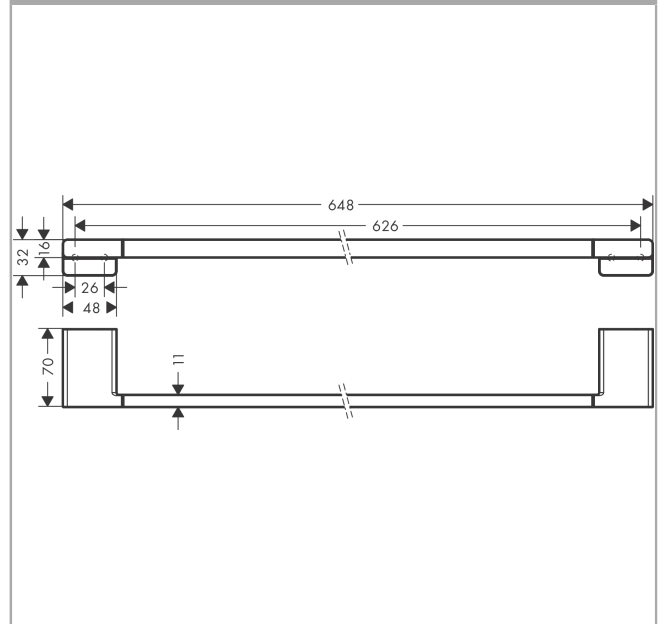

AddStoris

Bath towel rail

Surfaces: **chrome** Art. no. : **41747000**

Description

product features

- wall-mounted
- Material: metal
- Material holder: metal
- Length: 648 mm
- with mounting material
- concealed fastening
- Drilling distance: 626 mm
- Diameter drill hole: 6 mm

Article Details

Price excl. VAT

£ 54.39

Design awards

reddot winner 2021

Product image

Scale drawing

AddStoris
Bath towel rail
Surfaces: **chrome** Art. no. : **41747000**

Exploded Drawing

Year of production: >04/21

AddStoris
Bath towel rail
 Surfaces: **chrome** Art. no. : **41747000**

Spare part list

Year of production: >**04/21**

Pos.	Description	Art. no.	Price	PU
1	mounting set	40915000	-	1