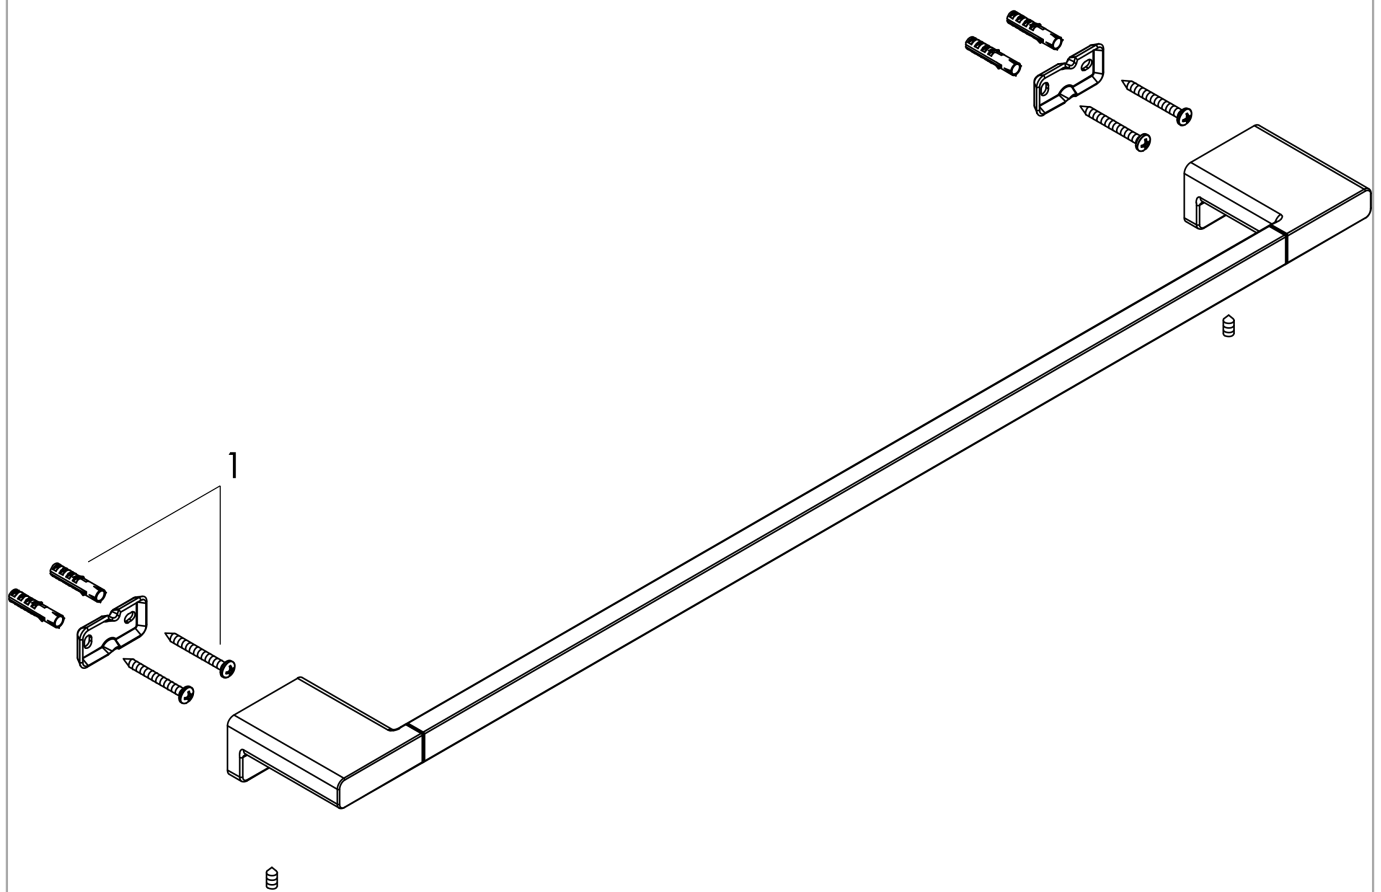

AddStoris

Bath towel rail

Surfaces: **chrome** Art. no. : **41747000**

Description

product features

- wall-mounted
- Material: metal
- Material holder: metal
- Length: 648 mm
- with mounting material
- concealed fastening
- Drilling distance: 626 mm
- Diameter drill hole: 6 mm

Article Details

Price excl. VAT

£ 54.39

Design awards

reddot winner 2021

Product image

Scale drawing

AddStoris
Bath towel rail
Surfaces: **chrome** Art. no. : **41747000**

Exploded Drawing

Year of production: >04/21

AddStoris
Bath towel rail
 Surfaces: **chrome** Art. no. : **41747000**

Spare part list

Year of production: >**04/21**

Pos.	Description	Art. no.	Price	PU
1	mounting set	40915000	-	1