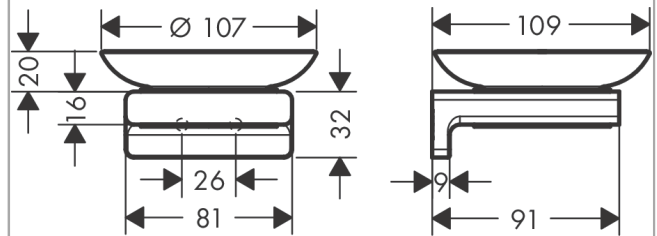

AddStoris
Soap dish
 Surfaces: **matt black** Art. no. : **41746670**

Description

product features

- wall-mounted
- recess material: matt glass
- Material holder: metal
- with mounting material
- concealed fastening
- Drilling distance: 26 mm
- Diameter drill hole: 6 mm

Article Details

Price excl. VAT £ 47.40

Design awards

reddot winner 2021

Product image

Scale drawing

AddStoris
Soap dish
Surfaces: matt black Art. no. : 41746670

Exploded Drawing

Year of production: >04/21

AddStoris
Soap dish
 Surfaces: **matt black** Art. no. : **41746670**

Spare part list

Year of production: >**04/21**

Pos.	Description	Art. no.	Price	PU
1	mounting set	40915000	-	1