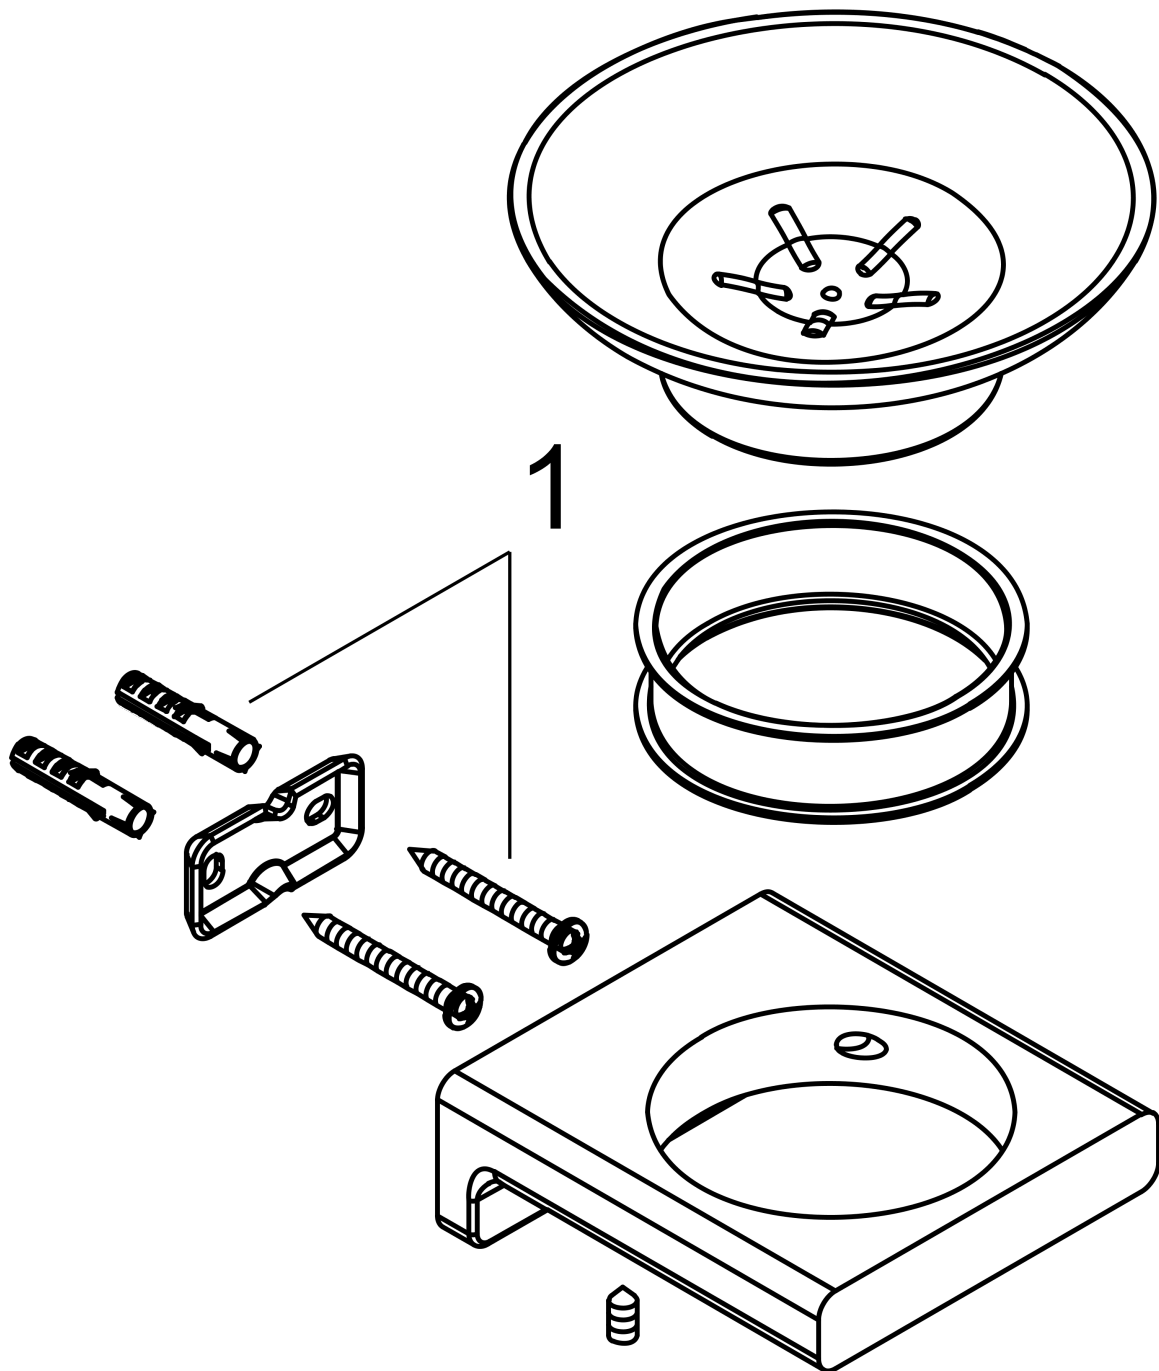

AddStoris
Soap dish
 Surfaces: **matt black** Art. no. : **41746670**

Description

product features

- wall-mounted
- recess material: matt glass
- Material holder: metal
- with mounting material
- concealed fastening
- Drilling distance: 26 mm
- Diameter drill hole: 6 mm

Article Details

Price excl. VAT £ 47.40

Design awards

reddot winner 2021

Product image

Scale drawing

AddStoris
Soap dish
Surfaces: matt black Art. no. : 41746670

Exploded Drawing

Year of production: >04/21

AddStoris
Soap dish
 Surfaces: **matt black** Art. no. : **41746670**

Spare part list

Year of production: >**04/21**

Pos.	Description	Art. no.	Price	PU
1	mounting set	40915000	-	1