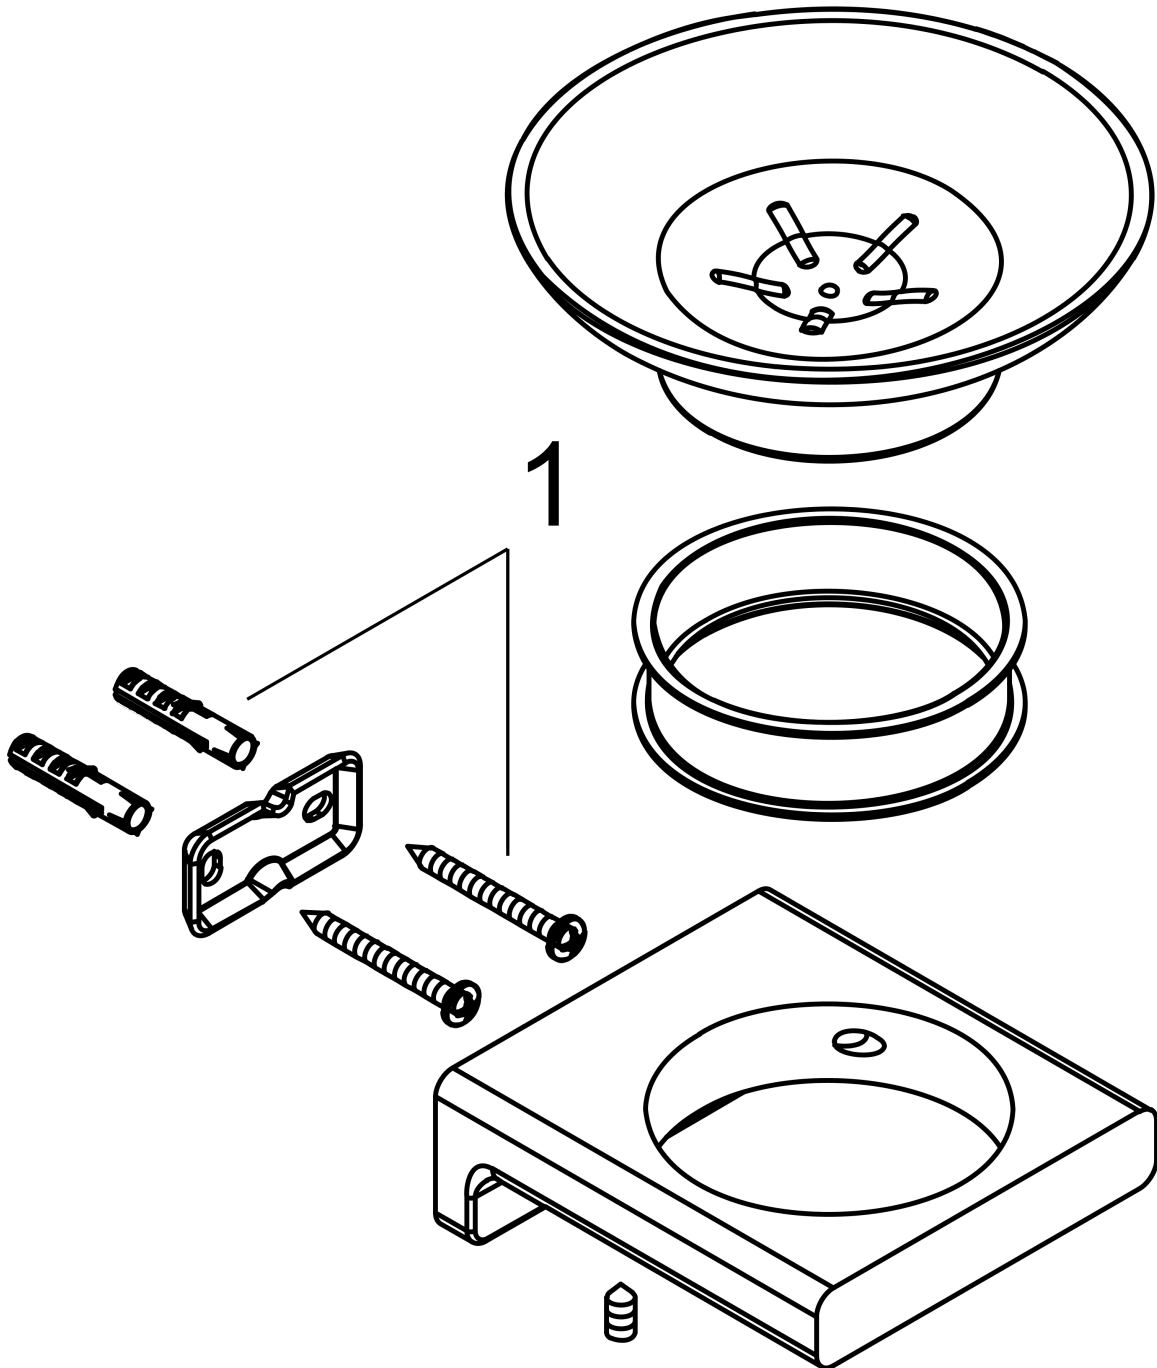

##### product features

- wall-mounted
- recess material: matt glass
- Material holder: metal
- with mounting material
- concealed fastening
- Drilling distance: 26 mm
- Diameter drill hole: 6 mm

#### Product image

#### Scale drawing

AddStoris  
Soap dish

Surfaces: **chrome** Art. no. : **41746000**

Exploded Drawing

Year of production: >04/21

**AddStoris**

**Soap dish**

Surfaces: **chrome** Art. no. : **41746000**