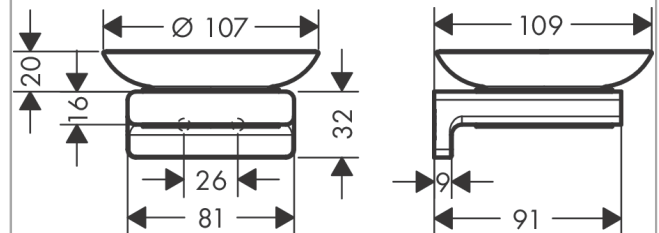

##### product features

- wall-mounted
- recess material: matt glass
- Material holder: metal
- with mounting material
- concealed fastening
- Drilling distance: 26 mm
- Diameter drill hole: 6 mm

#### Scale drawing

AddStoris  
Soap dish

Surfaces: **chrome** Art. no. : **41746000**

Exploded Drawing

Year of production: >04/21

**AddStoris**

**Soap dish**

Surfaces: **chrome** Art. no. : **41746000**