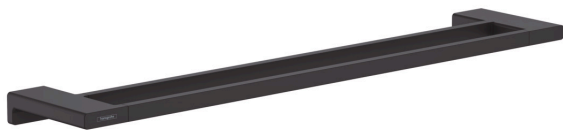

AddStoris
Double bath towel rail
Surfaces: **matt black** Art. no. : **41743670**

Description

product features

- wall-mounted
- Material: metal
- Material holder: metal
- Length: 648 mm
- with mounting material
- concealed fastening
- Drilling distance: 626 mm
- Diameter drill hole: 6 mm

Article Details

Price excl. VAT £ 102.40

Design awards

reddot winner 2021

Product image