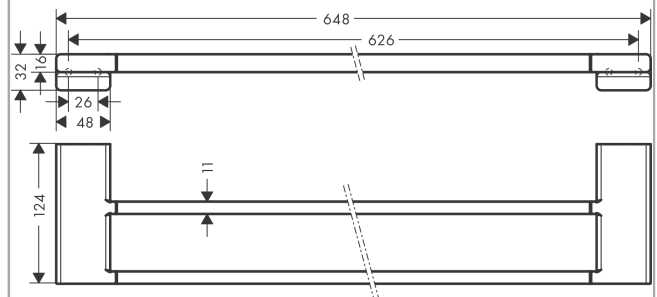

Scale drawing