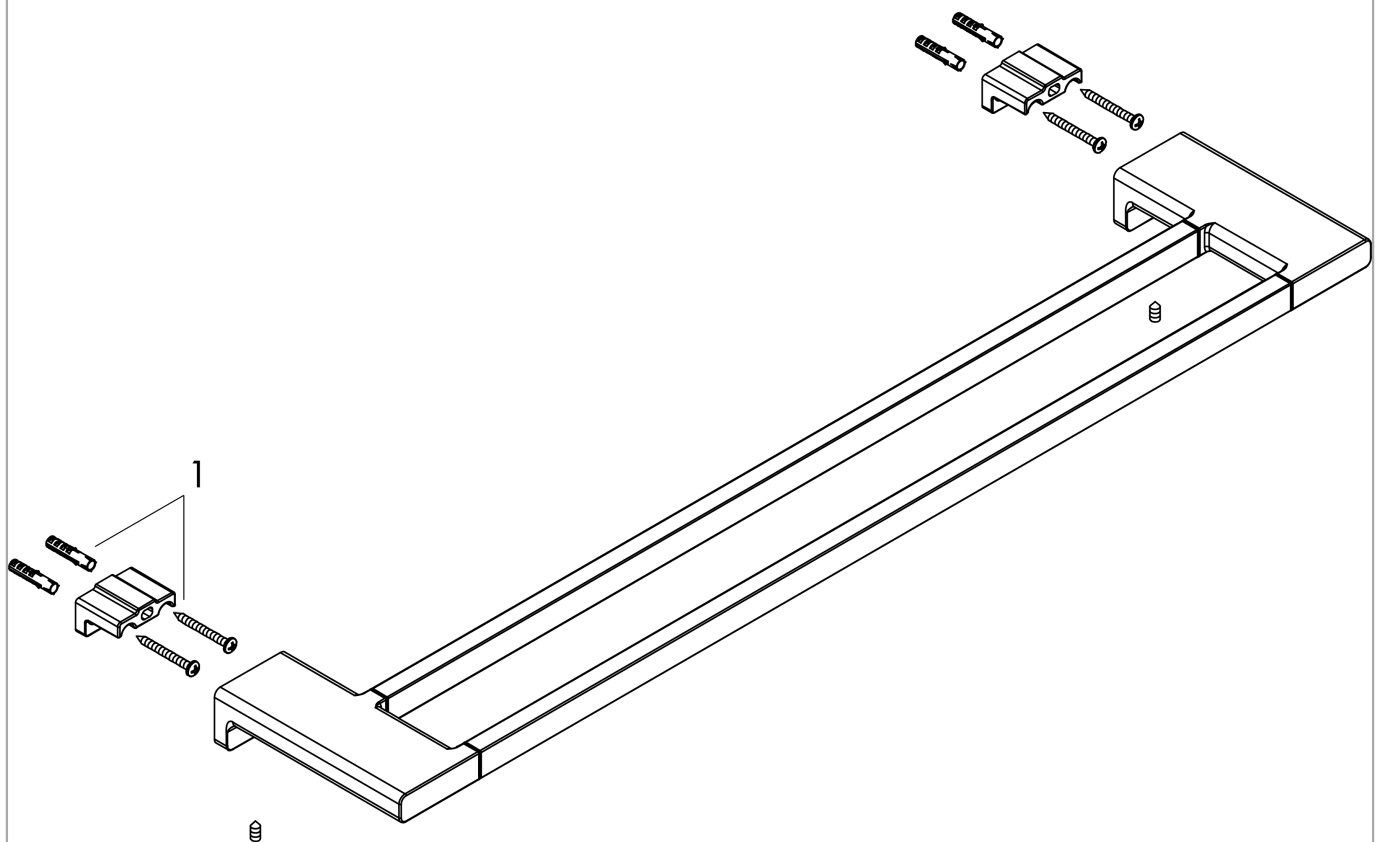

### product features

- wall-mounted
- Material: metal
- Material holder: metal
- Length: 648 mm
- with mounting material
- concealed fastening
- Drilling distance: 626 mm
- Diameter drill hole: 6 mm

## Scale drawing

**AddStoris**  
**Double bath towel rail**  
 Surfaces: **matt black** Art. no. : **41743670**

**Exploded Drawing**

Year of production: >04/21

**AddStoris**  
**Double bath towel rail**  
 Surfaces: **matt black** Art. no. : **41743670**