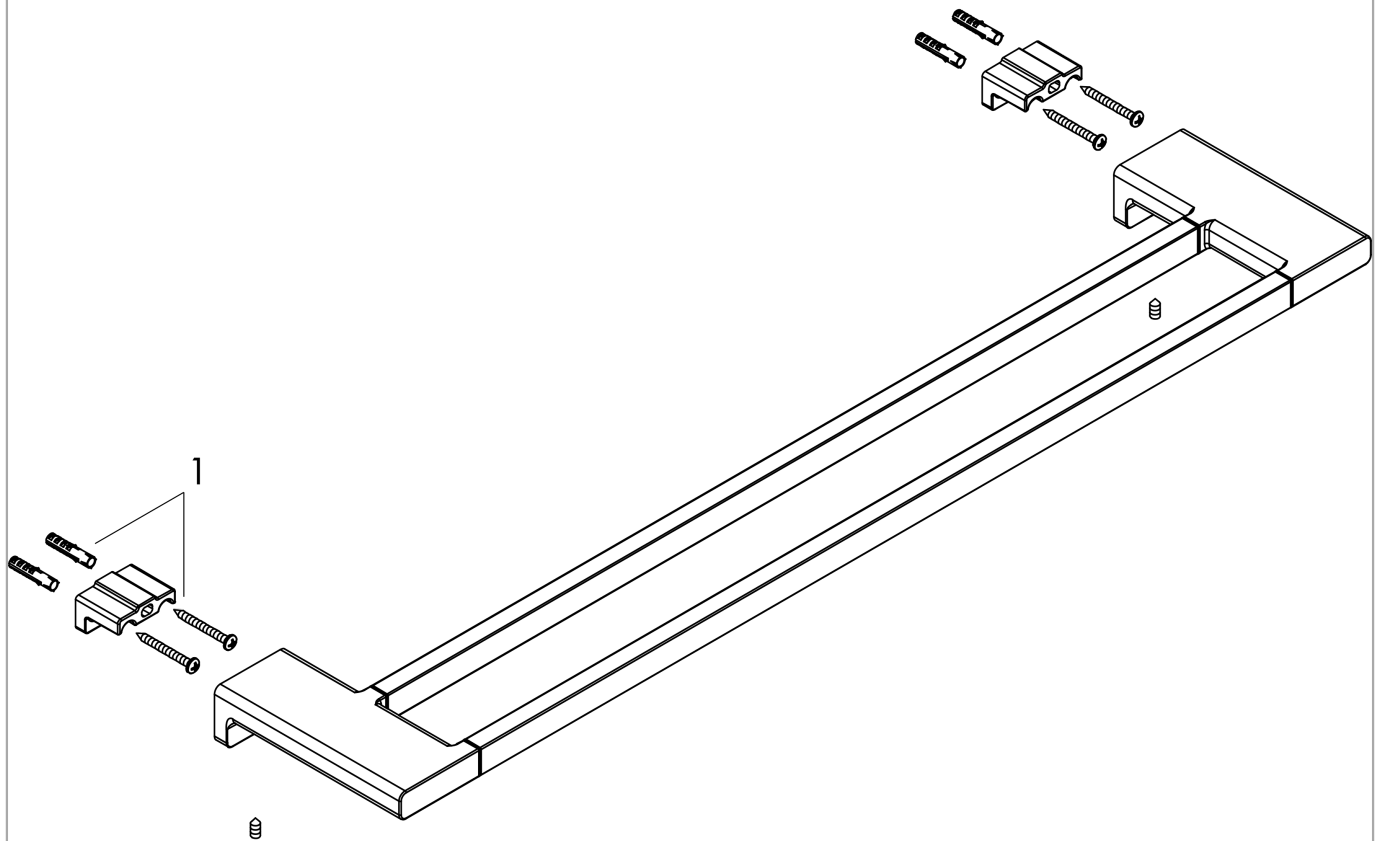

### product features

- wall-mounted
- Material: metal
- Material holder: metal
- Length: 648 mm
- with mounting material
- concealed fastening
- Drilling distance: 626 mm
- Diameter drill hole: 6 mm

## Scale drawing

**AddStoris**  
**Double bath towel rail**  
Surfaces: **chrome** Art. no. : **41743000**

Exploded Drawing

Year of production: >04/21

**AddStoris**

**Double bath towel rail**

Surfaces: **chrome** Art. no. : **41743000**