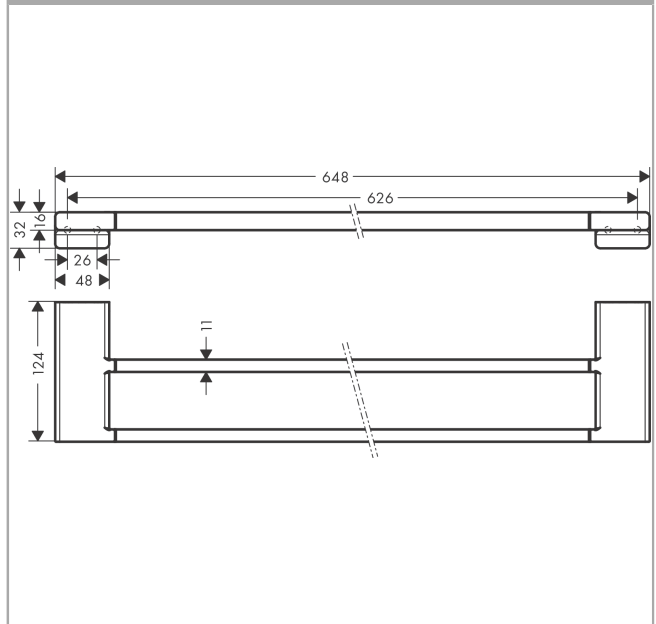

### product features

- wall-mounted
- Material: metal
- Material holder: metal
- Length: 648 mm
- with mounting material
- concealed fastening
- Drilling distance: 626 mm
- Diameter drill hole: 6 mm

## Scale drawing

**AddStoris**  
**Double bath towel rail**  
Surfaces: **chrome** Art. no. : **41743000**

Exploded Drawing

Year of production: >04/21

**AddStoris**

**Double bath towel rail**

Surfaces: **chrome** Art. no. : **41743000**