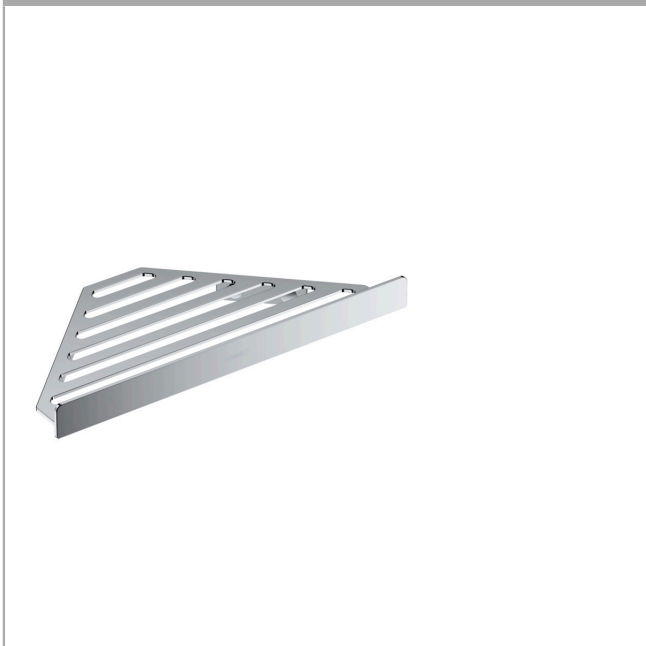

AddStoris
Corner basket
 Surfaces: **chrome** Art. no. : **41741000**

Description

product features

- wall-mounted
- Material holder: metal
- with mounting material
- concealed fastening
- Drilling distance: 40 mm
- Diameter drill hole: 6 mm
- can also be used as a shelf

Article Details

Price excl. VAT £ 39.24

Design awards

reddot winner 2021

Product image

Scale drawing