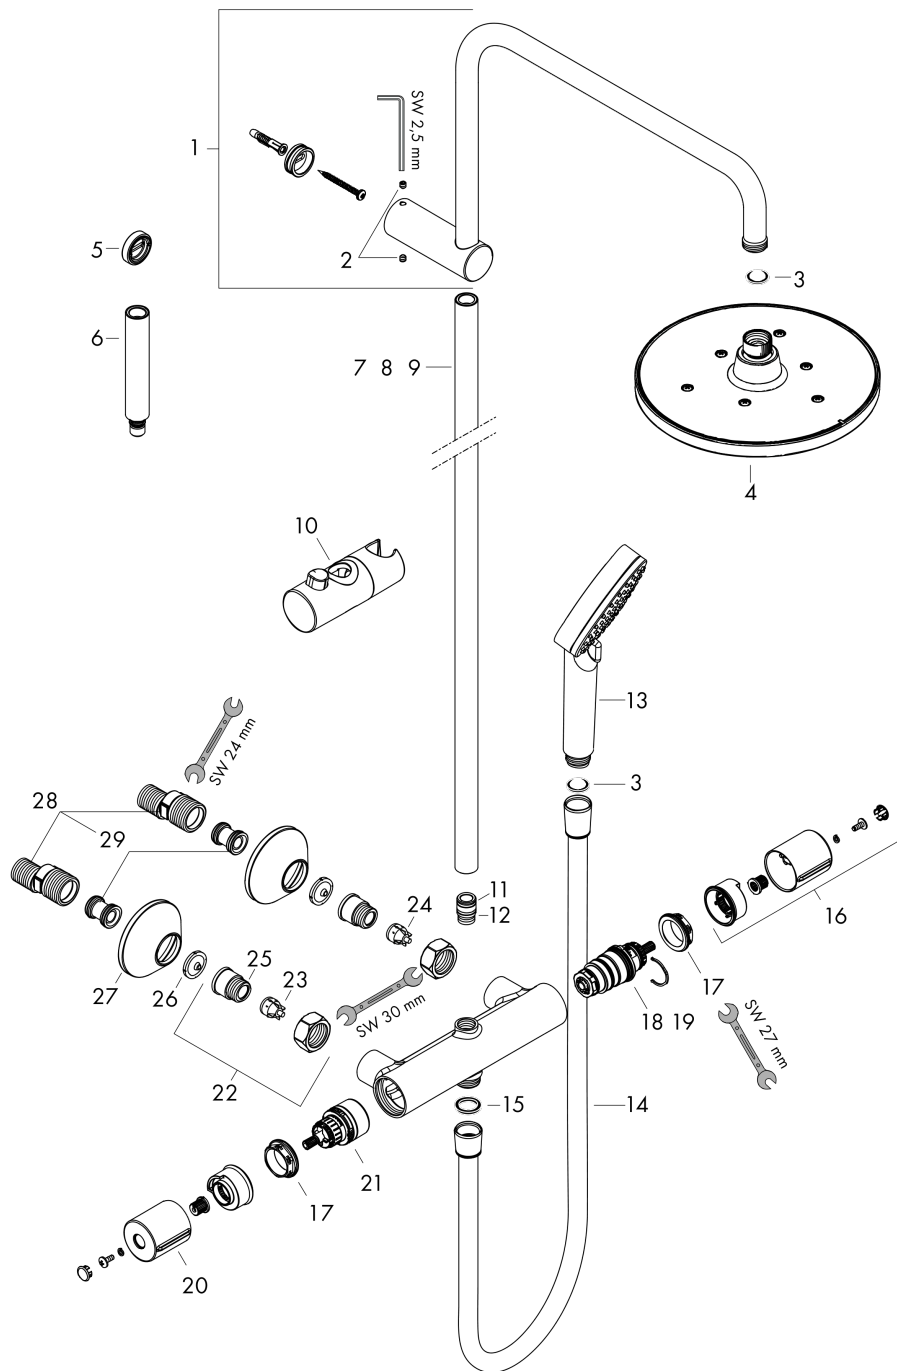

**Exploded Drawing**

Year of production: >11/21

**Vernis Blend****Showerpipe 200 1jet Green with thermostat**Surfaces: **chrome** Art. no. : **26318000****Spare part list**

Year of production: &gt;11/21

Pos.	Description	Art. no.	Price	PU
1	shower arm	93768000	-	1
2	hollow set screw M5x5	98446000	-	1
3	filter packing	94246000	-	1
4	-	26093000	-	1
5	tile-matching-disk 7 mm	93813000	-	1
6	extension 100 mm	94164000	-	1
7	pipe 845 mm	93906000	-	1
8	pipe 945 mm	93770000	-	1
9	pipe 1145 mm	93907000	-	1
10	support, assy	93729000	-	1
11	O-ring 12x2	98214000	-	1
12	O-ring 11x2	98127000	-	1
13	-	26090000	-	1
14	shower hose Metaflex'C 1,60 m	28266000	-	1
15	seal	98058000	-	1
16	handle for thermostat	93727000	-	1
17	nut	98913000	-	1
18	thermostat cartridge	98282000	-	1
19	cartridge for exchanged connections	92373000	-	1
20	handle	93731000	-	1
21	shut off unit with selector	98283000	-	1
22	connecting thread G½	93730000	-	1
23	non return valve (pressure-resistant up to 2 MPa)	93136000	-	1
24	non return valve	96737000	-	1
25	O-ring 16x2	98133000	-	1
26	filter packing	96922000	-	1
27	escutcheon Ø 70 mm	93718000	-	1
28	set of S-unions (±12 mm)	94140000	-	1
29	noise reduction	96429000	-	1