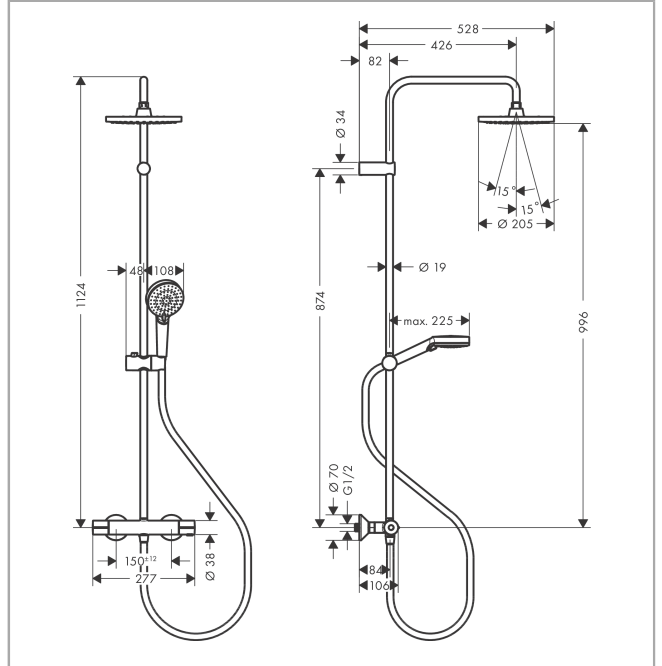

## Certificates

**Vernis Blend**  
**Showerpipe 200 1jet Green with thermostat**  
 Surfaces: **chrome** Art. no. : **26318000**

Product image

Scale drawing

Flowchart

**Vernis Blend**  
**Showerpipe 200 1jet Green with thermostat**  
 Surfaces: **chrome** Art. no. : **26318000**

**Exploded Drawing**

Year of production: >11/21

**Vernis Blend****Showerpipe 200 1jet Green with thermostat**Surfaces: **chrome** Art. no. : **26318000****Spare part list**

Year of production: &gt;11/21

Pos.	Description	Art. no.	Price	PU
1	shower arm	93768000	-	1
2	hollow set screw M5x5	98446000	-	1
3	filter packing	94246000	-	1
4	-	26093000	-	1
5	tile-matching-disk 7 mm	93813000	-	1
6	extension 100 mm	94164000	-	1
7	pipe 845 mm	93906000	-	1
8	pipe 945 mm	93770000	-	1
9	pipe 1145 mm	93907000	-	1
10	support, assy	93729000	-	1
11	O-ring 12x2	98214000	-	1
12	O-ring 11x2	98127000	-	1
13	-	26090000	-	1
14	shower hose Metaflex'C 1,60 m	28266000	-	1
15	seal	98058000	-	1
16	handle for thermostat	93727000	-	1
17	nut	98913000	-	1
18	thermostat cartridge	98282000	-	1
19	cartridge for exchanged connections	92373000	-	1
20	handle	93731000	-	1
21	shut off unit with selector	98283000	-	1
22	connecting thread G½	93730000	-	1
23	non return valve (pressure-resistant up to 2 MPa)	93136000	-	1
24	non return valve	96737000	-	1
25	O-ring 16x2	98133000	-	1
26	filter packing	96922000	-	1
27	escutcheon Ø 70 mm	93718000	-	1
28	set of S-unions (±12 mm)	94140000	-	1
29	noise reduction	96429000	-	1