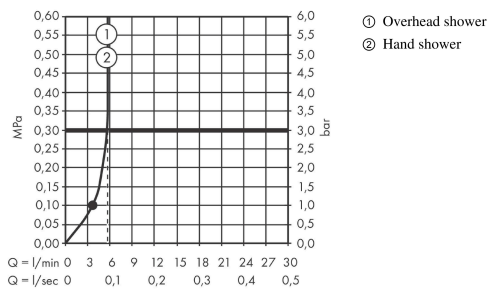

Vernis Blend
Showerpipe 200 1jet Green with thermostat
Surfaces: **chrome** Art. no. : **26318000**

Product image

Scale drawing

Flowchart