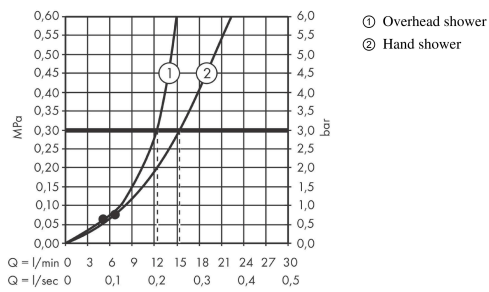

Vernis Shape
Showerpipe 230 1jet with thermostat
Surfaces: **matt black** Art. no. : **26286670**

Product image

Scale drawing

Flowchart