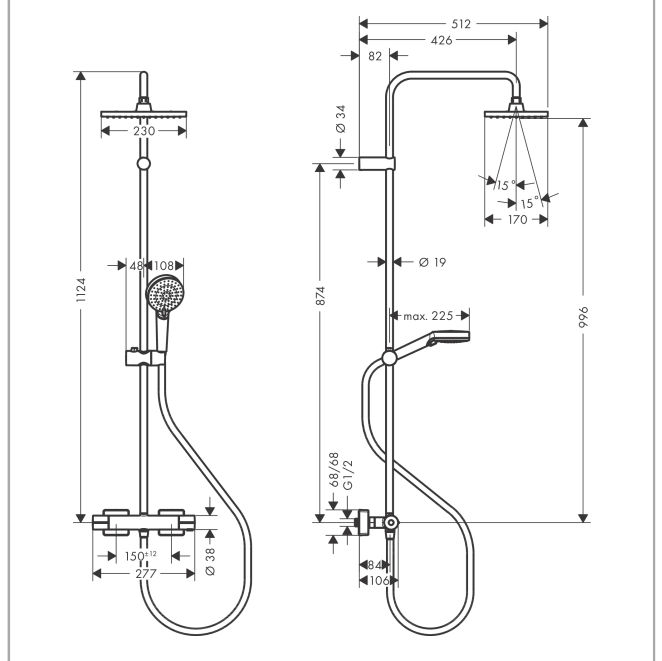

## Certificates

**Vernis Shape**  
**Showerpipe 230 1jet with thermostat**  
 Surfaces: **matt black** Art. no. : **26286670**

Product image

Scale drawing

Flowchart

**Vernis Shape**  
**Showerpipe 230 1jet with thermostat**  
 Surfaces: **matt black** Art. no. : **26286670**

#### Spare part list

Year of production: >04/21

Pos.	Description	Art. no.	Price	PU
1	shower arm	93768670	-	1
2	hollow set screw M5x5	98446000	-	1
3	filter packing	94246000	-	1
4	head shower	26281670	-	1
5	tile-matching-disk 7 mm	93813670	-	1
6	extension 100 mm	94164670	-	1
7	pipe 845 mm	93906670	-	1
8	pipe 945 mm	93770670	-	1
9	support, assy	93729670	-	1
10	O-ring 12x2	98214000	-	1
11	O-ring 11x2	98127000	-	1
12	handshower	26270670	-	1
13	shower hose Isiflex'B 1,60 m	28276670	-	1
14	seal	98058000	-	1
15	handle for thermostat	93727670	-	1
16	nut	98913000	-	1
17	thermostat cartridge	98282000	-	1
18	cartridge for exchanged connections	92373000	-	1
19	handle	93731670	-	1
20	shut off unit with selector	98283000	-	1
21	connecting thread G½	93730000	-	1
22	non return valve (pressure-resistant up to 2 MPa)	93136000	-	1
23	non return valve	96737000	-	1
24	O-ring 16x2	98133000	-	1
25	filter packing	96922000	-	1
26	escutcheon	93879670	-	1
27	set of S-unions (±12 mm)	94140000	-	1
28	noise reduction	96429000	-	1