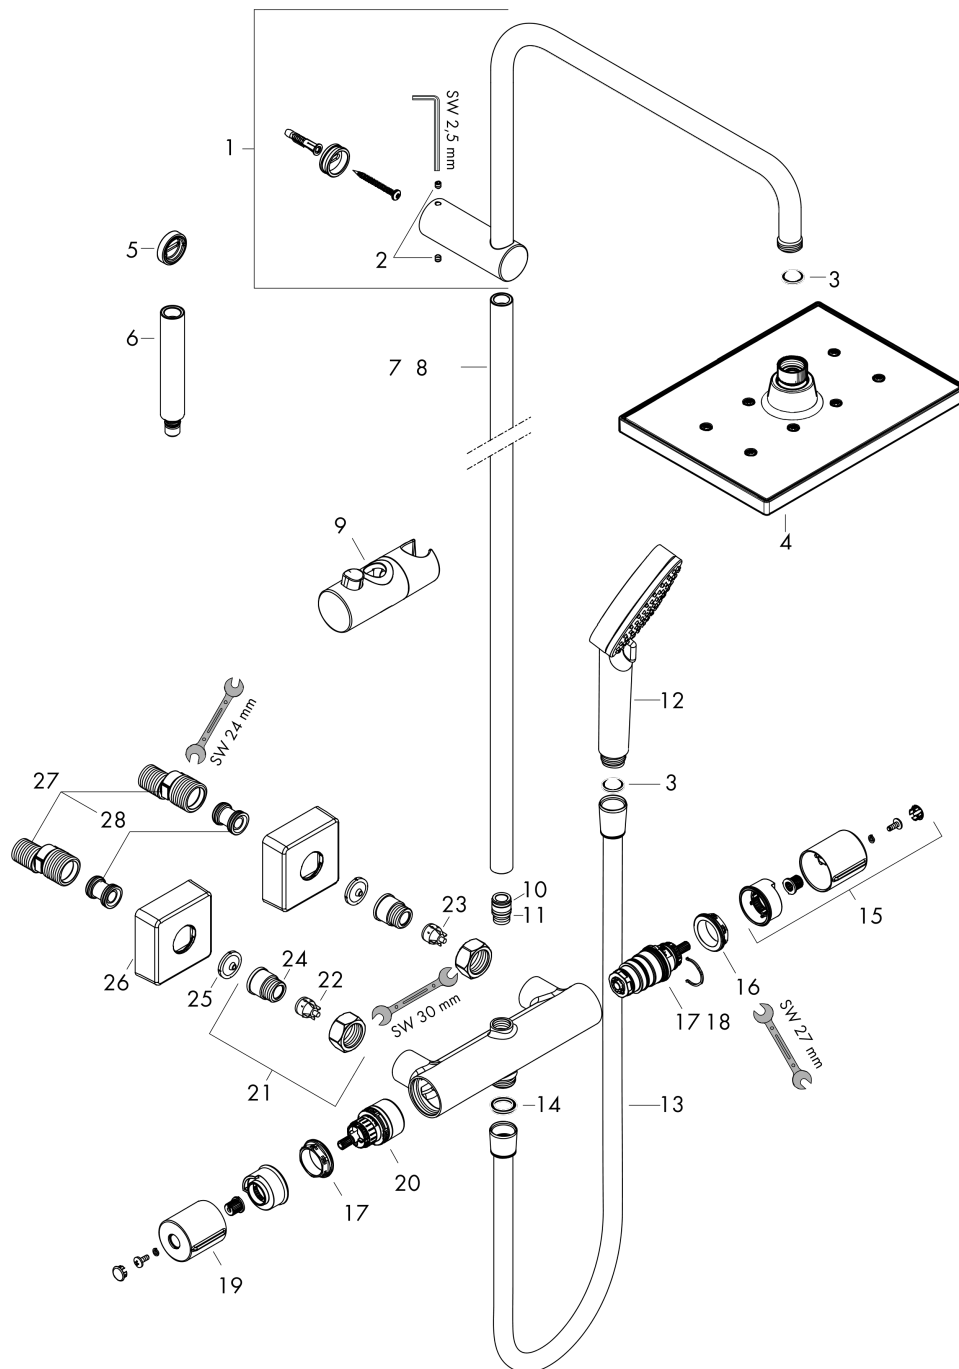

Vernis Shape
Showerpipe 230 1jet with thermostat
Surfaces: **matt black** Art. no. : **26286670**

Exploded Drawing

Year of production: >04/21

Vernis Shape

Showerpipe 230 1jet with thermostat

Surfaces: **matt black** Art. no. : **26286670**

Spare part list

Year of production: >04/21

Pos.	Description	Art. no.	Price	PU
1	shower arm	93768670	-	1
2	hollow set screw M5x5	98446000	-	1
3	filter packing	94246000	-	1
4	head shower	26281670	-	1
5	tile-matching-disk 7 mm	93813670	-	1
6	extension 100 mm	94164670	-	1
7	pipe 845 mm	93906670	-	1
8	pipe 945 mm	93770670	-	1
9	support, assy	93729670	-	1
10	O-ring 12x2	98214000	-	1
11	O-ring 11x2	98127000	-	1
12	handshower	26270670	-	1
13	shower hose Isiflex'B 1,60 m	28276670	-	1
14	seal	98058000	-	1
15	handle for thermostat	93727670	-	1
16	nut	98913000	-	1
17	thermostat cartridge	98282000	-	1
18	cartridge for exchanged connections	92373000	-	1
19	handle	93731670	-	1
20	shut off unit with selector	98283000	-	1
21	connecting thread G½	93730000	-	1
22	non return valve (pressure-resistant up to 2 MPa)	93136000	-	1
23	non return valve	96737000	-	1
24	O-ring 16x2	98133000	-	1
25	filter packing	96922000	-	1
26	escutcheon	93879670	-	1
27	set of S-unions (±12 mm)	94140000	-	1
28	noise reduction	96429000	-	1