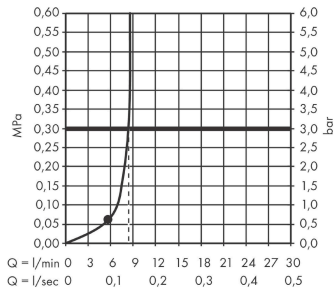

Vernis Shape
Overhead shower 230 1jet EcoSmart
Surfaces: **chrome** Art. no. : **26283000**

Flowchart

The consumption was measured in combination with the appropriate fittings (thermostat/mixer/in-wall valve) to reflect actual application in practice.