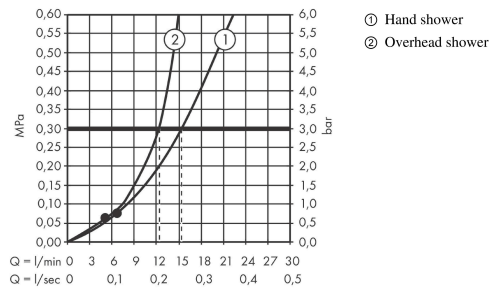

Vernis Shape
Showerpipe 230 1jet Reno
Surfaces: **matt black** Art. no. : **26282670**

Flowchart