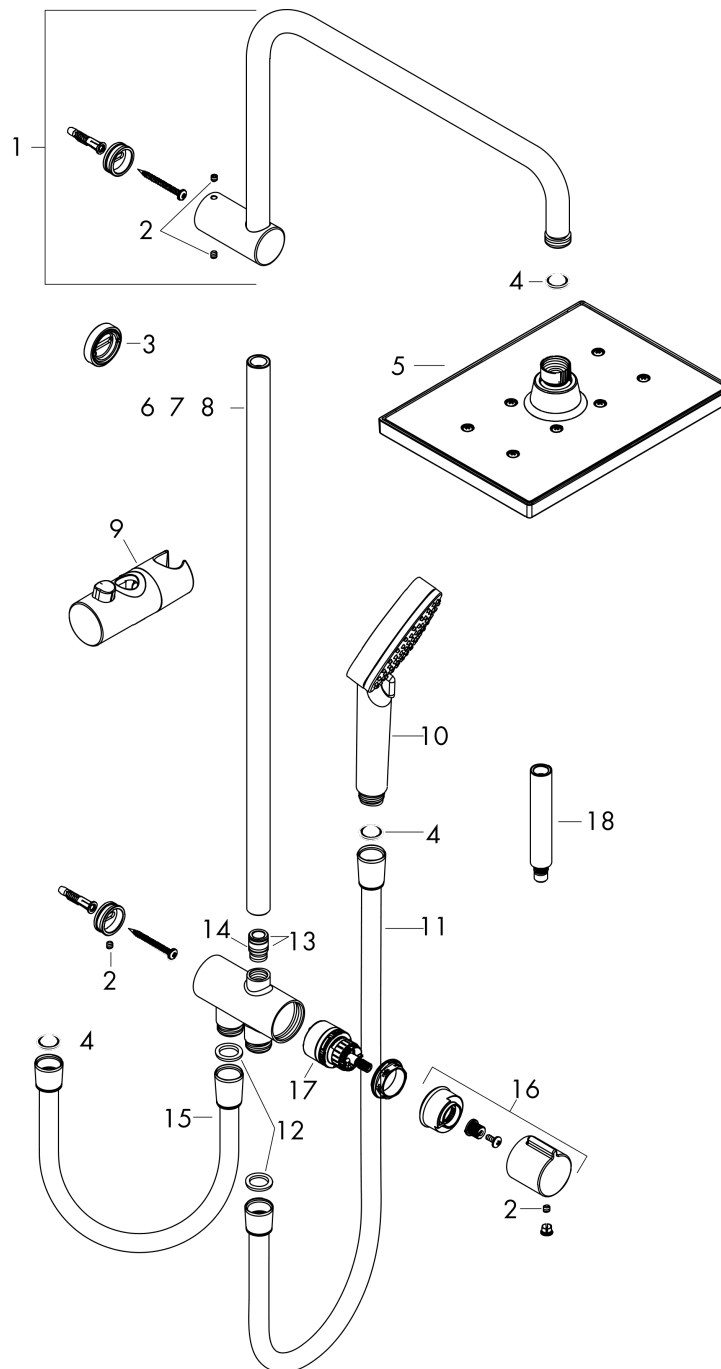

Vernis Shape
Showerpipe 230 1jet Reno
 Surfaces: **matt black** Art. no. : **26282670**

Description

product features

- Consists of: overhead shower, hand shower, shower hose, hand shower holder
- overhead shower Vernis Shape 230 1jet
- shower head size overhead shower: 230 x 170 mm
- spray type overhead shower: Rain
- overhead shower angle adjustable
- spray type hand shower: Rain, IntenseRain
- Maximum flow rate (at 3 bar): 15.2 l/min
- Flow rate of hand shower (at 3 bar): 15.2 l/min
- Flow rate Rain (at 3 bar): 12.4 l/min
- exposed design allows easy installation, all working parts are outside of the wall
- Shower bar diameter: 19 mm
- height-adjustable slider with locking push-button slider
- Shower arm length: 400 mm
- Water connection: Metaflex shower hose 80 cm and 160 cm
- Connection thread 1/2"
- suitable for continuous flow heater with an output of 18 kW
- Min. operating pressure: 1 bar
- Max. operating pressure: 10 bar

Article Details

Price excl. VAT

£ 478.83

Technology

Certificates

Product image

Scale drawing

Vernis Shape
Showerpipe 230 1jet Reno
 Surfaces: **matt black** Art. no. : **26282670**

Flowchart

Vernis Shape
 Showerpipe 230 1jet Reno
 Surfaces: matt black Art. no. : 26282670

Exploded Drawing

Year of production: >04/21

Vernis Shape

Showerpipe 230 1jet Reno

Surfaces: **matt black** Art. no. : **26282670**

Spare part list

Year of production: >04/21

Pos.	Description	Art. no.	Price	PU
1	shower arm	93732670	-	1
2	hollow set screw M5x5	98446000	-	1
3	tile-matching-disk 7 mm	93813670	-	1
4	filter packing	94246000	-	1
5	head shower	26281670	-	1
6	pipe 845 mm	93906670	-	1
7	pipe 546 mm	93769670	-	1
8	pipe 945 mm	93770670	-	1
9	support, assy	93729670	-	1
10	handshower	26270670	-	1
11	shower hose Isiflex'B 1,60 m	28276670	-	1
12	seal	98058000	-	1
13	O-ring 12x2	98214000	-	1
14	O-ring 11x2	98127000	-	1
15	shower hose	28278670	-	1
16	handle	93733670	-	1
17	selector assy	95404000	-	1
18	extension 100 mm	94164670	-	1