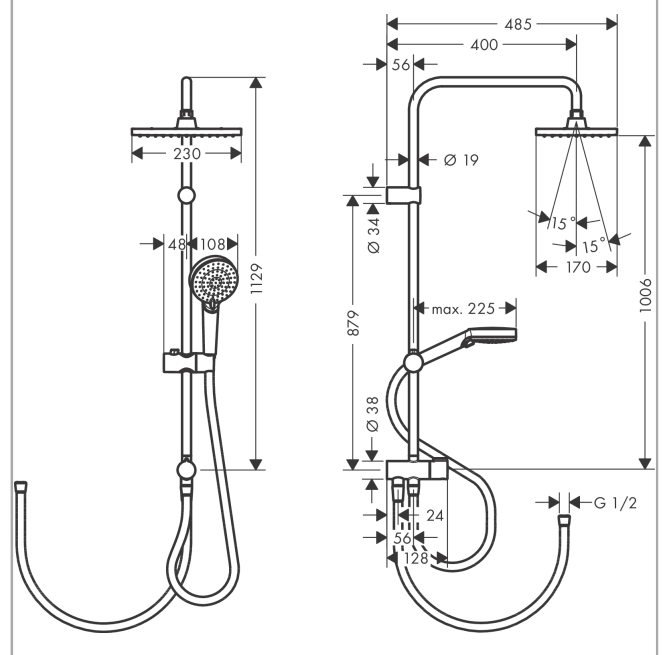

Vernis Shape
Showerpipe 230 1jet Reno
 Surfaces: **matt black** Art. no. : **26282670**

Description

product features

- Consists of: overhead shower, hand shower, shower hose, hand shower holder
- overhead shower Vernis Shape 230 1jet
- shower head size overhead shower: 230 x 170 mm
- spray type overhead shower: Rain
- overhead shower angle adjustable
- spray type hand shower: Rain, IntenseRain
- Maximum flow rate (at 3 bar): 15.2 l/min
- Flow rate of hand shower (at 3 bar): 15.2 l/min
- Flow rate Rain (at 3 bar): 12.4 l/min
- exposed design allows easy installation, all working parts are outside of the wall
- Shower bar diameter: 19 mm
- height-adjustable slider with locking push-button slider
- Shower arm length: 400 mm
- Water connection: Metaflex shower hose 80 cm and 160 cm
- Connection thread 1/2"
- suitable for continuous flow heater with an output of 18 kW
- Min. operating pressure: 1 bar
- Max. operating pressure: 10 bar

Article Details

Price excl. VAT

£ 478.83

Technology

Certificates

Product image

Scale drawing

Vernis Shape
Showerpipe 230 1jet Reno
 Surfaces: **matt black** Art. no. : **26282670**

Flowchart

Vernis Shape
 Showerpipe 230 1jet Reno
 Surfaces: matt black Art. no. : 26282670

Exploded Drawing

Year of production: >04/21

Vernis Shape

Showerpipe 230 1jet Reno

Surfaces: **matt black** Art. no. : **26282670**

Spare part list

Year of production: >04/21

Pos.	Description	Art. no.	Price	PU
1	shower arm	93732670	-	1
2	hollow set screw M5x5	98446000	-	1
3	tile-matching-disk 7 mm	93813670	-	1
4	filter packing	94246000	-	1
5	head shower	26281670	-	1
6	pipe 845 mm	93906670	-	1
7	pipe 546 mm	93769670	-	1
8	pipe 945 mm	93770670	-	1
9	support, assy	93729670	-	1
10	handshower	26270670	-	1
11	shower hose Isiflex'B 1,60 m	28276670	-	1
12	seal	98058000	-	1
13	O-ring 12x2	98214000	-	1
14	O-ring 11x2	98127000	-	1
15	shower hose	28278670	-	1
16	handle	93733670	-	1
17	selector assy	95404000	-	1
18	extension 100 mm	94164670	-	1