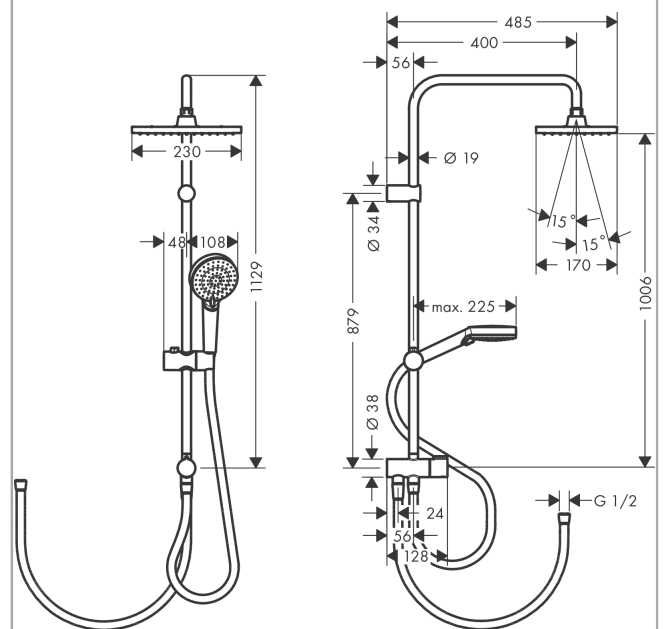

Vernis Shape
Showerpipe 230 1jet Reno
 Surfaces: **chrome** Art. no. : **26282000**

Description

product features

- Consists of: overhead shower, hand shower, shower hose, hand shower holder
- overhead shower Vernis Shape 230 1jet
- shower head size overhead shower: 230 x 170 mm
- spray type overhead shower: Rain
- overhead shower angle adjustable
- spray type hand shower: Rain, IntenseRain
- Maximum flow rate (at 3 bar): 15.2 l/min
- Flow rate of hand shower (at 3 bar): 15.2 l/min
- Flow rate Rain (at 3 bar): 12.4 l/min
- exposed design allows easy installation, all working parts are outside of the wall
- Shower bar diameter: 19 mm
- height-adjustable slider with locking push-button slider
- Shower arm length: 400 mm
- Water connection: Metaflex shower hose 80 cm and 160 cm
- Connection thread 1/2"
- suitable for continuous flow heater with an output of 18 kW
- Min. operating pressure: 1 bar
- Max. operating pressure: 10 bar

Article Details

Price excl. VAT

£ 343.29

Technology

Certificates

Product image

Scale drawing

Vernis Shape
Showerpipe 230 1jet Reno
 Surfaces: **chrome** Art. no. : **26282000**

Flowchart

Vernis Shape
 Showerpipe 230 1jet Reno
 Surfaces: chrome Art. no. : 26282000

Exploded Drawing

Year of production: >04/21

Vernis Shape
Showerpipe 230 1jet Reno
 Surfaces: **chrome** Art. no. : **26282000**