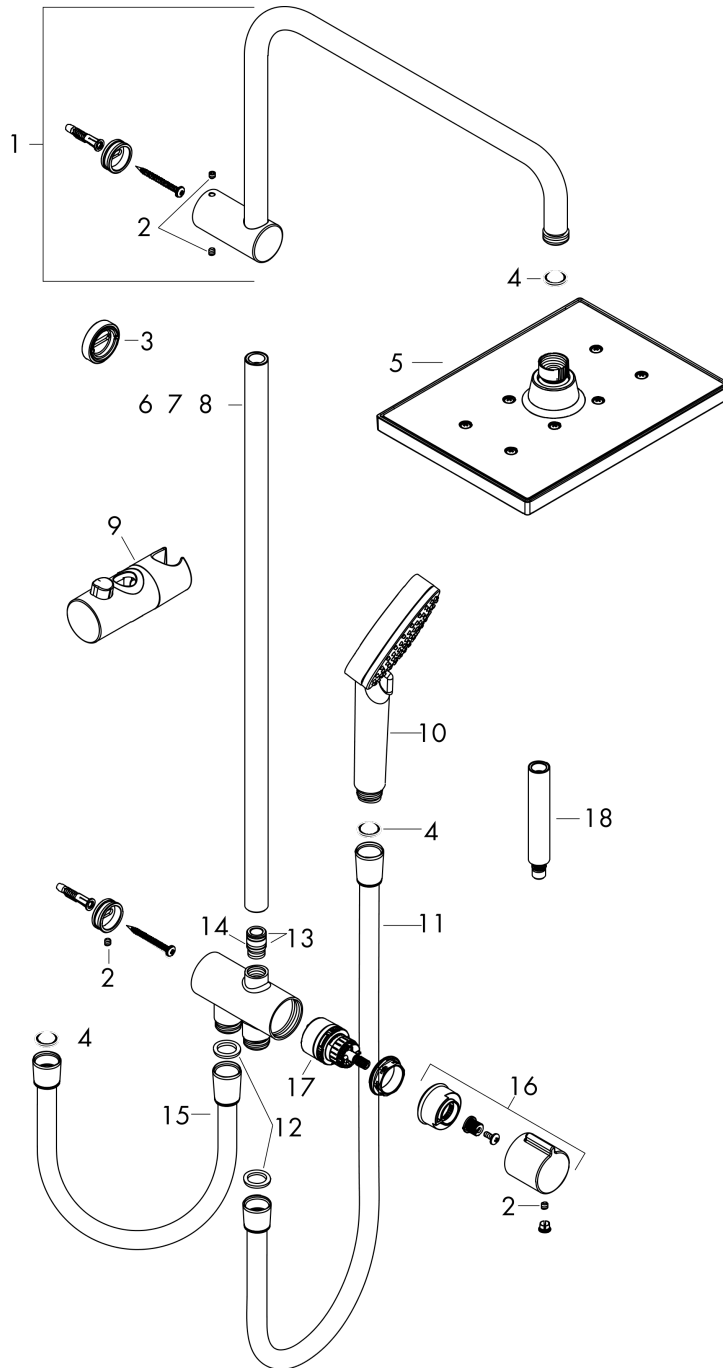

Vernis Shape
Showerpipe 230 1jet Reno
Surfaces: chrome Art. no. : 26282000

Exploded Drawing

Year of production: >04/21

Vernis Shape
Showerpipe 230 1jet Reno
Surfaces: **chrome** Art. no. : **26282000**

Spare part list

Year of production: >04/21

Pos.	Description	Art. no.	Price	PU
1	shower arm	93732000	-	1
2	hollow set screw M5x5	98446000	-	1
3	tile-matching-disk 7 mm	93813000	-	1
4	filter packing	94246000	-	1
5	head shower	26281000	-	1
6	pipe 845 mm	93906000	-	1
7	pipe 546 mm	93769000	-	1
8	pipe 945 mm	93770000	-	1
9	support, assy	93729000	-	1
10	handshower	26270000	-	1
11	shower hose Metaflex'C 1,60 m	28266000	-	1
12	seal	98058000	-	1
13	O-ring 12x2	98214000	-	1
14	O-ring 11x2	98127000	-	1
15	shower hose	28278000	-	1
16	handle	93733000	-	1
17	selector assy	95404000	-	1
18	extension 100 mm	94164000	-	1