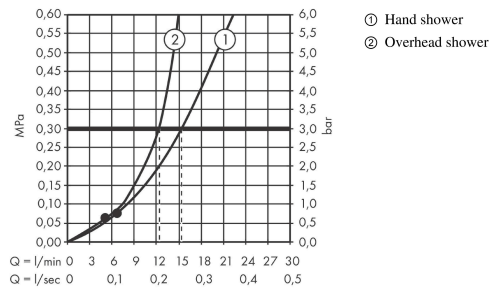

Vernis Shape
Showerpipe 230 1jet Reno
Surfaces: **chrome** Art. no. : **26282000**

Flowchart