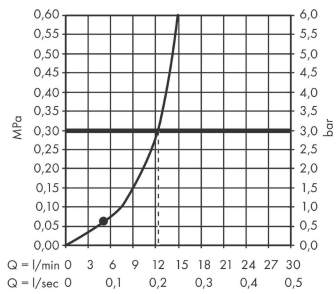

Vernis Shape

Overhead shower 230 1jet

Surfaces: **matt black** Art. no. : **26281670**

Flowchart

The consumption was measured in combination with the appropriate fittings (thermostat/mixer/ in-wall valve) to reflect actual application in practice.