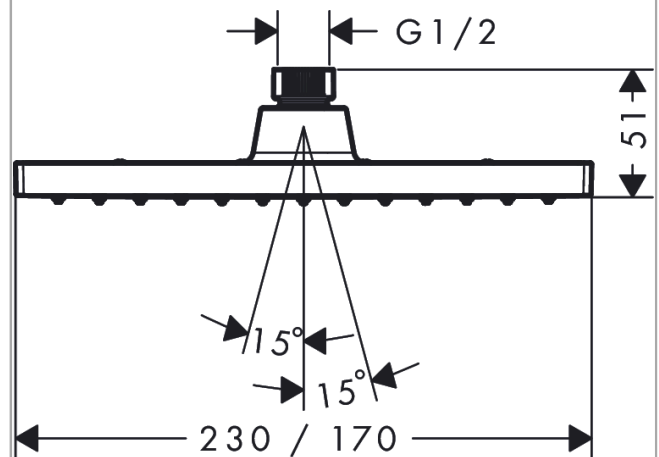

Vernis Shape

Overhead shower 230 1jet

Surfaces: **matt black** Art. no. : **26281670**

Description

product features

- Shower head size: 230 x 170 mm
- Spray pattern: Rain
- Ball-joint: overhead shower angle adjustable
- Spray face: plastic
- maximum flow rate 12.4 l/min at 3 bar
- Function from: 5.2 l/min
- Operating pressure: min. 1 bar/max. 6 bar
- overhead shower removable for cleaning
- Installation: ceiling or wall
- Connection thread 1/2"
- WRAS 2205010
- WRAS 2205010 - WRAS Approval Letter

Article Details

Price excl. VAT

£ 152.48

Technology

Certificates

Product image

Scale drawing

Vernis Shape

Overhead shower 230 1jet

Surfaces: **matt black** Art. no. : **26281670**

Flowchart

The consumption was measured in combination with the appropriate fittings (thermostat/mixer/ in-wall valve) to reflect actual application in practice.