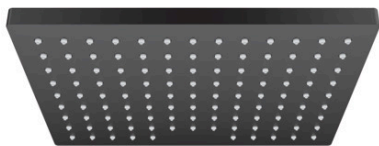

Vernis Shape

Overhead shower 230 1jet

Surfaces: **matt black** Art. no. : **26281670**

Description

product features

- Shower head size: 230 x 170 mm
- Spray pattern: Rain
- Ball-joint: overhead shower angle adjustable
- Spray face: plastic
- maximum flow rate 12.4 l/min at 3 bar
- Function from: 5.2 l/min
- Operating pressure: min. 1 bar/max. 6 bar
- overhead shower removable for cleaning
- Installation: ceiling or wall
- Connection thread 1/2"
- WRAS 2205010
- WRAS 2205010 - WRAS Approval Letter

Article Details

Price excl. VAT

£ 152.48

Technology

Certificates

Product image

Scale drawing

Vernis Shape