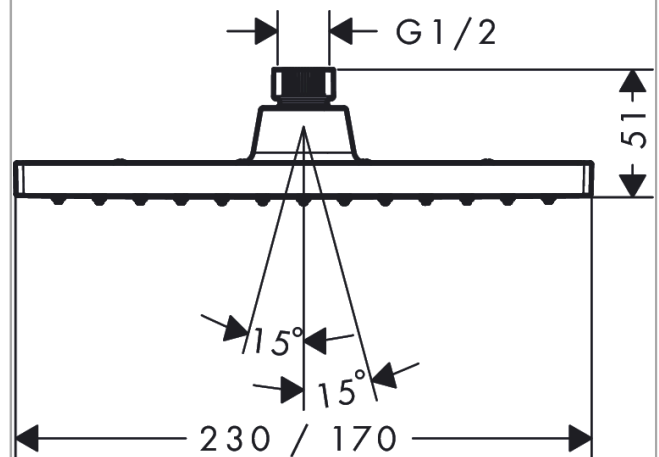

Scale drawing