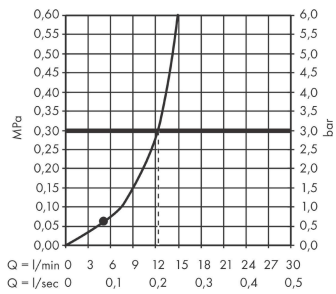

Vernis Shape
Overhead shower 230 1jet
Surfaces: **chrome** Art. no. : **26281000**

Flowchart

The consumption was measured in combination with the appropriate fittings (thermostat/mixer/in-wall valve) to reflect actual application in practice.