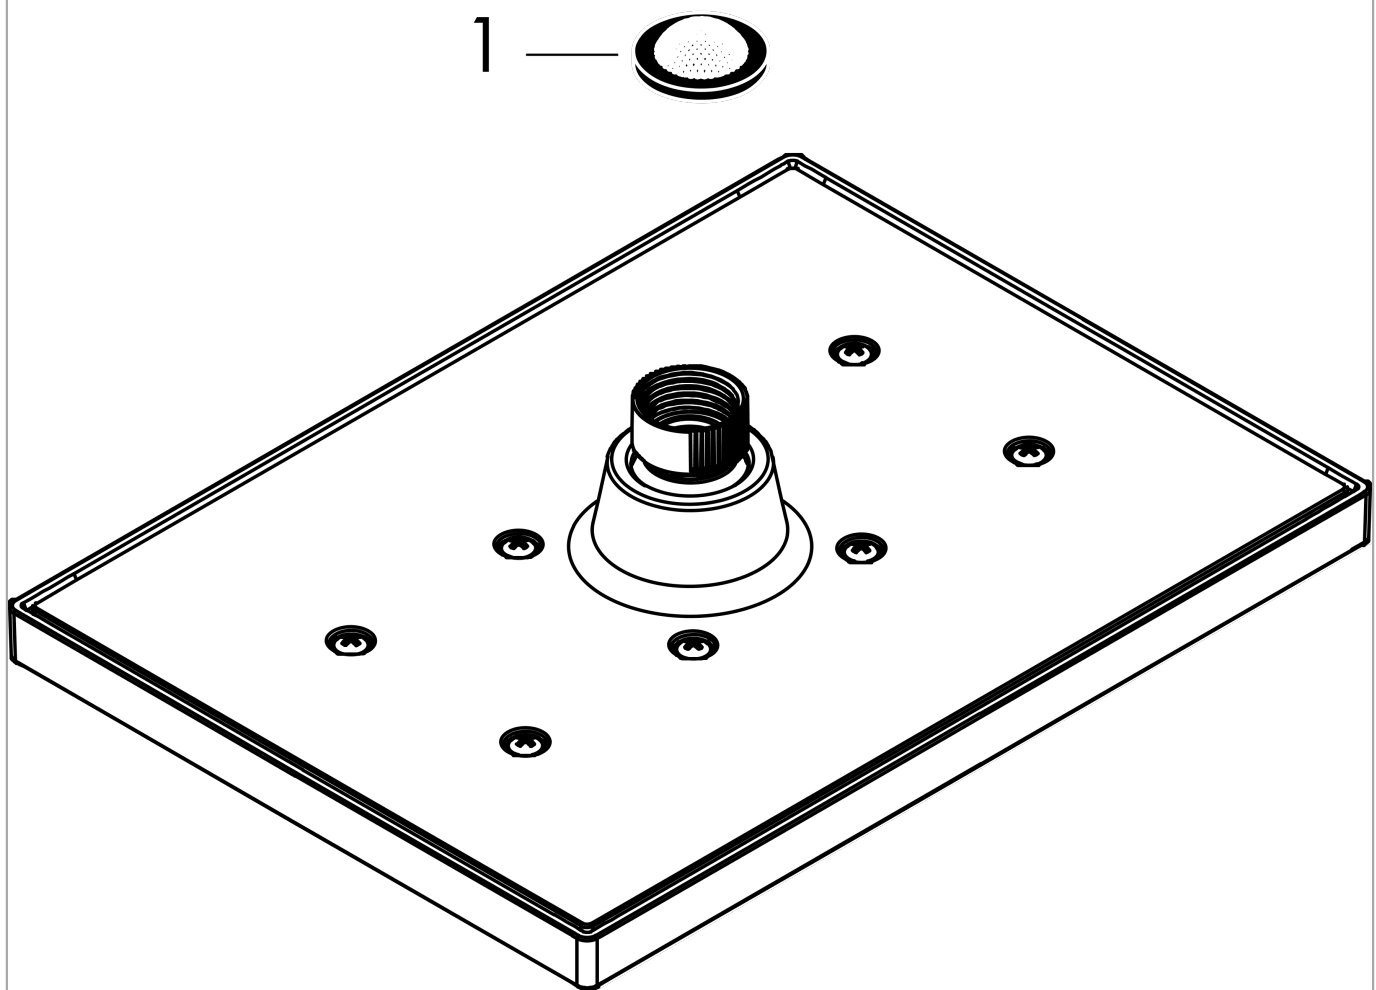

Vernis Shape
Overhead shower 230 1jet
Surfaces: chrome Art. no. : 26281000

Exploded Drawing

Year of production: >04/21