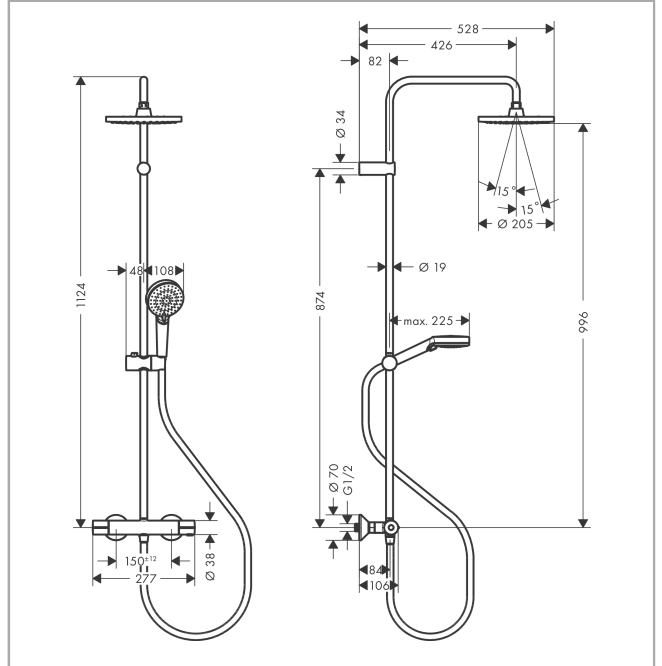

##### product features

- Consists of: overhead shower, hand shower, Thermostatic shower mixer, shower hose, slider
- overhead shower Vernis Blend 200 1jet
- shower head size overhead shower: 205 mm
- spray type overhead shower: Rain
- overhead shower angle adjustable
- spray type hand shower: Rain, IntenseRain
- Maximum flow rate (at 3 bar): 15.2 l/min
- Flow rate of hand shower (at 3 bar): 15.2 l/min
- flow rate Rain 12.4 l/min at 3 bar
- Min. operating pressure: 1 bar
- Max. operating pressure: 10 bar
- Shower bar diameter: 19 mm
- height-adjustable slider with locking push-button slider
- shower arm length overhead shower: 426 mm
- thermostat Vernis
- safety stop at 40°C
- adjustable hot water limitation
- outlets controlled via volume control/diverter and may not be used simultaneously
- exposed design allows easy installation, all working parts are outside of the wall
- Connection dimension 1/2"
- Connection thread 1/2"
- Centre distance 150 mm ± 12 mm
- Intrinsically safe against backflow
- Installation: wall-mounted
- Amount of inlets / outlets: designed to run 2 outlets

### Product image

### Scale drawing