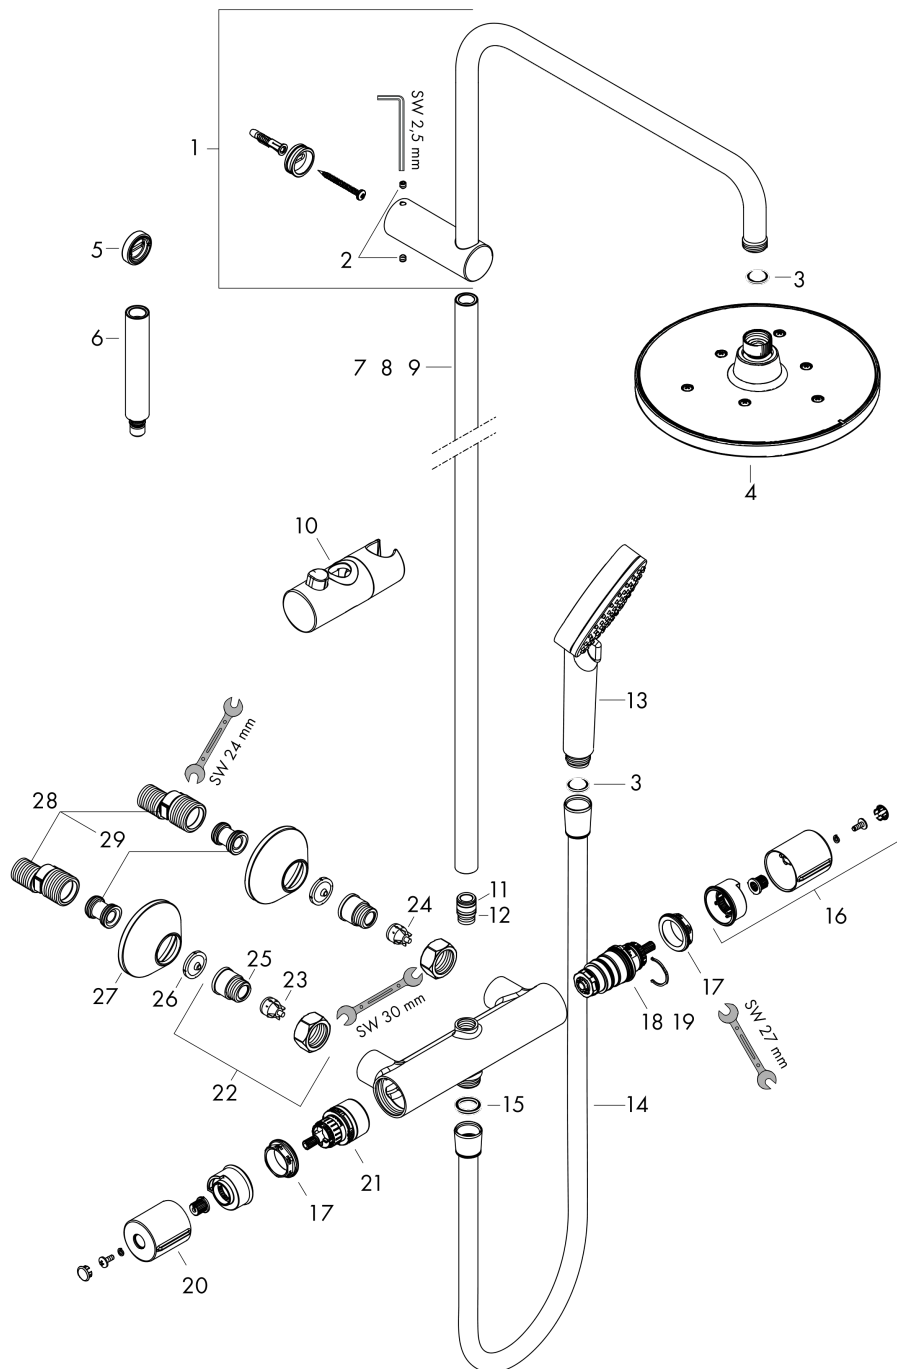

### Scale drawing

### Flowchart

**Vernis Blend**  
**Showerpipe 200 1jet with thermostat**  
 Surfaces: **matt black** Art. no. : **26276670**

**Exploded Drawing**

Year of production: >04/21

#### Spare part list

Year of production: >04/21

Pos.	Description	Art. no.	Price	PU
1	shower arm	93768670	-	1
2	hollow set screw M5x5	98446000	-	1
3	filter packing	94246000	-	1
4	head shower	26271670	-	1
5	tile-matching-disk 7 mm	93813670	-	1
6	extension 100 mm	94164670	-	1
7	pipe 845 mm	93906670	-	1
8	pipe 945 mm	93770670	-	1
9	pipe 1145 mm	93907670	-	1
10	support, assy	93729670	-	1
11	O-ring 12x2	98214000	-	1
12	O-ring 11x2	98127000	-	1
13	handshower	26270670	-	1
14	shower hose Isiflex'B 1,60 m	28276670	-	1
15	seal	98058000	-	1
16	handle for thermostat	93727670	-	1
17	nut	98913000	-	1
18	thermostat cartridge	98282000	-	1
19	cartridge for exchanged connections	92373000	-	1
20	handle	93731670	-	1
21	shut off unit with selector	98283000	-	1
22	connecting thread G½	93730670	-	1
23	non return valve (pressure-resistant up to 2 MPa)	93136000	-	1
24	non return valve	96737000	-	1
25	O-ring 16x2	98133000	-	1
26	filter packing	96922000	-	1
27	escutcheon Ø 70 mm	93718670	-	1
28	set of S-unions (±12 mm)	94140000	-	1
29	noise reduction	96429000	-	1