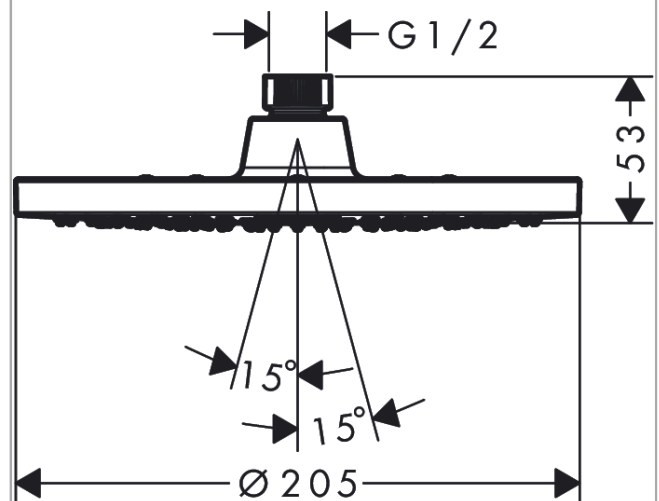

Vernis Blend

Overhead shower 200 1jet

Surfaces: **matt black** Art. no. : **26271670**

Description

product features

- Shower head size: 205 mm
- Spray pattern: Rain
- Ball-joint: overhead shower angle adjustable
- Spray face: plastic
- maximum flow rate 12.4 l/min at 3 bar
- Function from: 5.2 l/min
- Operating pressure: min. 1 bar/max. 6 bar
- overhead shower removable for cleaning
- Installation: ceiling or wall
- Connection thread 1/2"
- WRAS 2205010
- WRAS 2205010

Article Details

Price excl. VAT

£ 152.48

Technology

Certificates

kiwa

Product image

Scale drawing