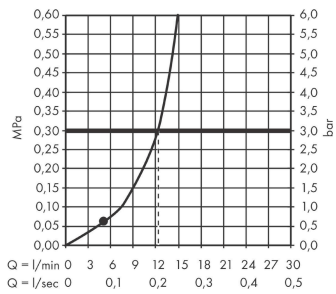

Vernis Blend

Overhead shower 200 1jet

Surfaces: **matt black** Art. no. : **26271670**

Flowchart

The consumption was measured in combination with the appropriate fittings (thermostat/mixer/in-wall valve) to reflect actual application in practice.