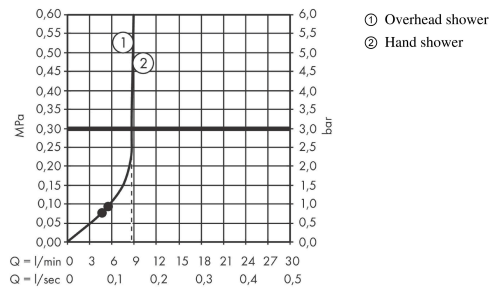

Vernis Blend
Showerpipe 200 1jet EcoSmart Reno
Surfaces: **matt black** Art. no. : **26099670**

Flowchart