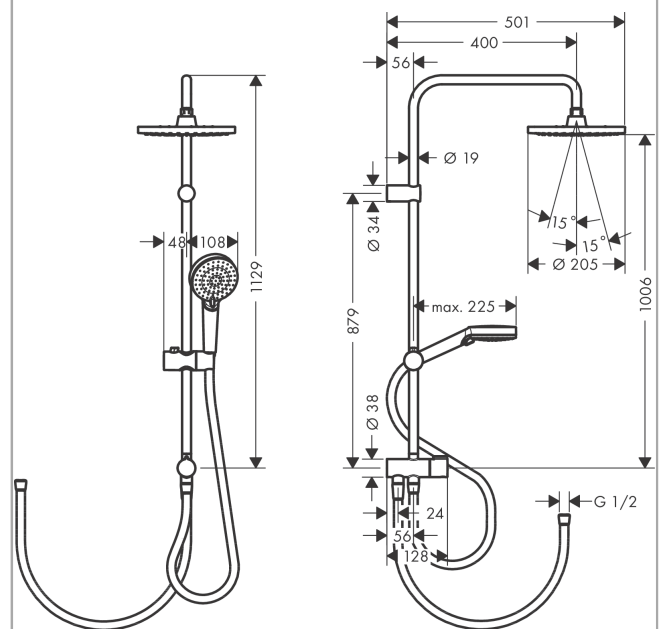

Scale drawing