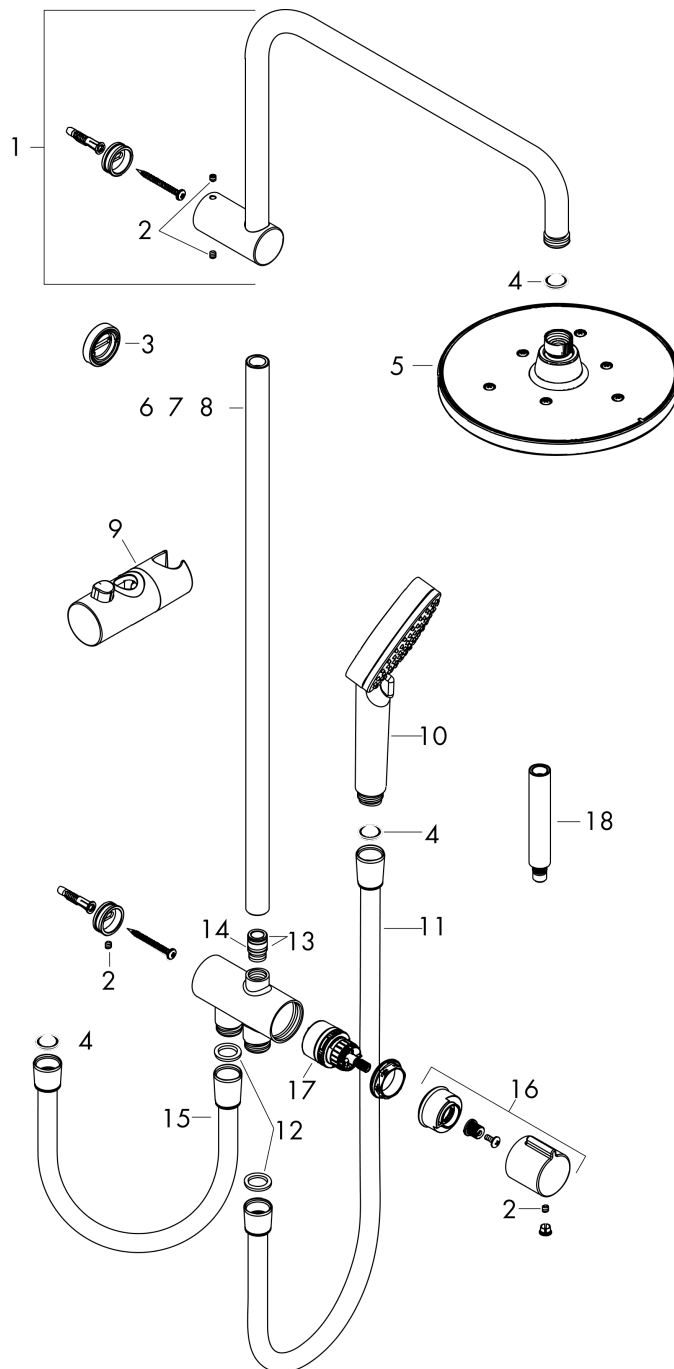

Vernis Blend

Showerpipe 200 1jet EcoSmart Reno

Surfaces: **matt black** Art. no. : **26099670**

Description

product features

- Consists of: overhead shower, hand shower, shower hose, hand shower holder
- overhead shower Vernis Blend 200 1jet
- shower head size overhead shower: 205 mm
- spray type overhead shower: Rain
- overhead shower angle adjustable
- spray type hand shower: Rain, IntenseRain
- Maximum flow rate (at 3 bar): 8.7 l/min
- Flow rate of hand shower (at 3 bar): 8.7 l/min
- Flow rate Rain (at 3 bar): 8.7 l/min
- exposed design allows easy installation, all working parts are outside of the wall
- Shower bar diameter: 19 mm
- height-adjustable slider with locking push-button slider
- Shower arm length: 400 mm
- Water connection: Metaflex shower hose 80 cm and 160 cm
- Connection thread 1/2"
- suitable for continuous flow heater with an output of 18 kW
- Min. operating pressure: 1 bar
- Max. operating pressure: 10 bar

Flowchart

Vernis Blend
Showerpipe 200 1jet EcoSmart Reno
 Surfaces: **matt black** Art. no. : **26099670**

Exploded Drawing

Year of production: >04/21

Vernis Blend

Showerpipe 200 1jet EcoSmart Reno

Surfaces: **matt black** Art. no. : **26099670**

Spare part list

Year of production: >04/21

Pos.	Description	Art. no.	Price	PU
1	shower arm	93732670	-	1
2	hollow set screw M5x5	98446000	-	1
3	tile-matching-disk 7 mm	93813670	-	1
4	filter packing	94246000	-	1
5	head shower	26277670	-	1
6	pipe 845 mm	93906670	-	1
7	pipe 546 mm	93769670	-	1
8	pipe 945 mm	93770670	-	1
9	support, assy	93729670	-	1
10	handshower	26340670	-	1
11	shower hose Isiflex'B 1,60 m	28276670	-	1
12	seal	98058000	-	1
13	O-ring 12x2	98214000	-	1
14	O-ring 11x2	98127000	-	1
15	shower hose	28278670	-	1
16	handle	93733670	-	1
17	selector assy	95404000	-	1
18	extension 100 mm	94164670	-	1